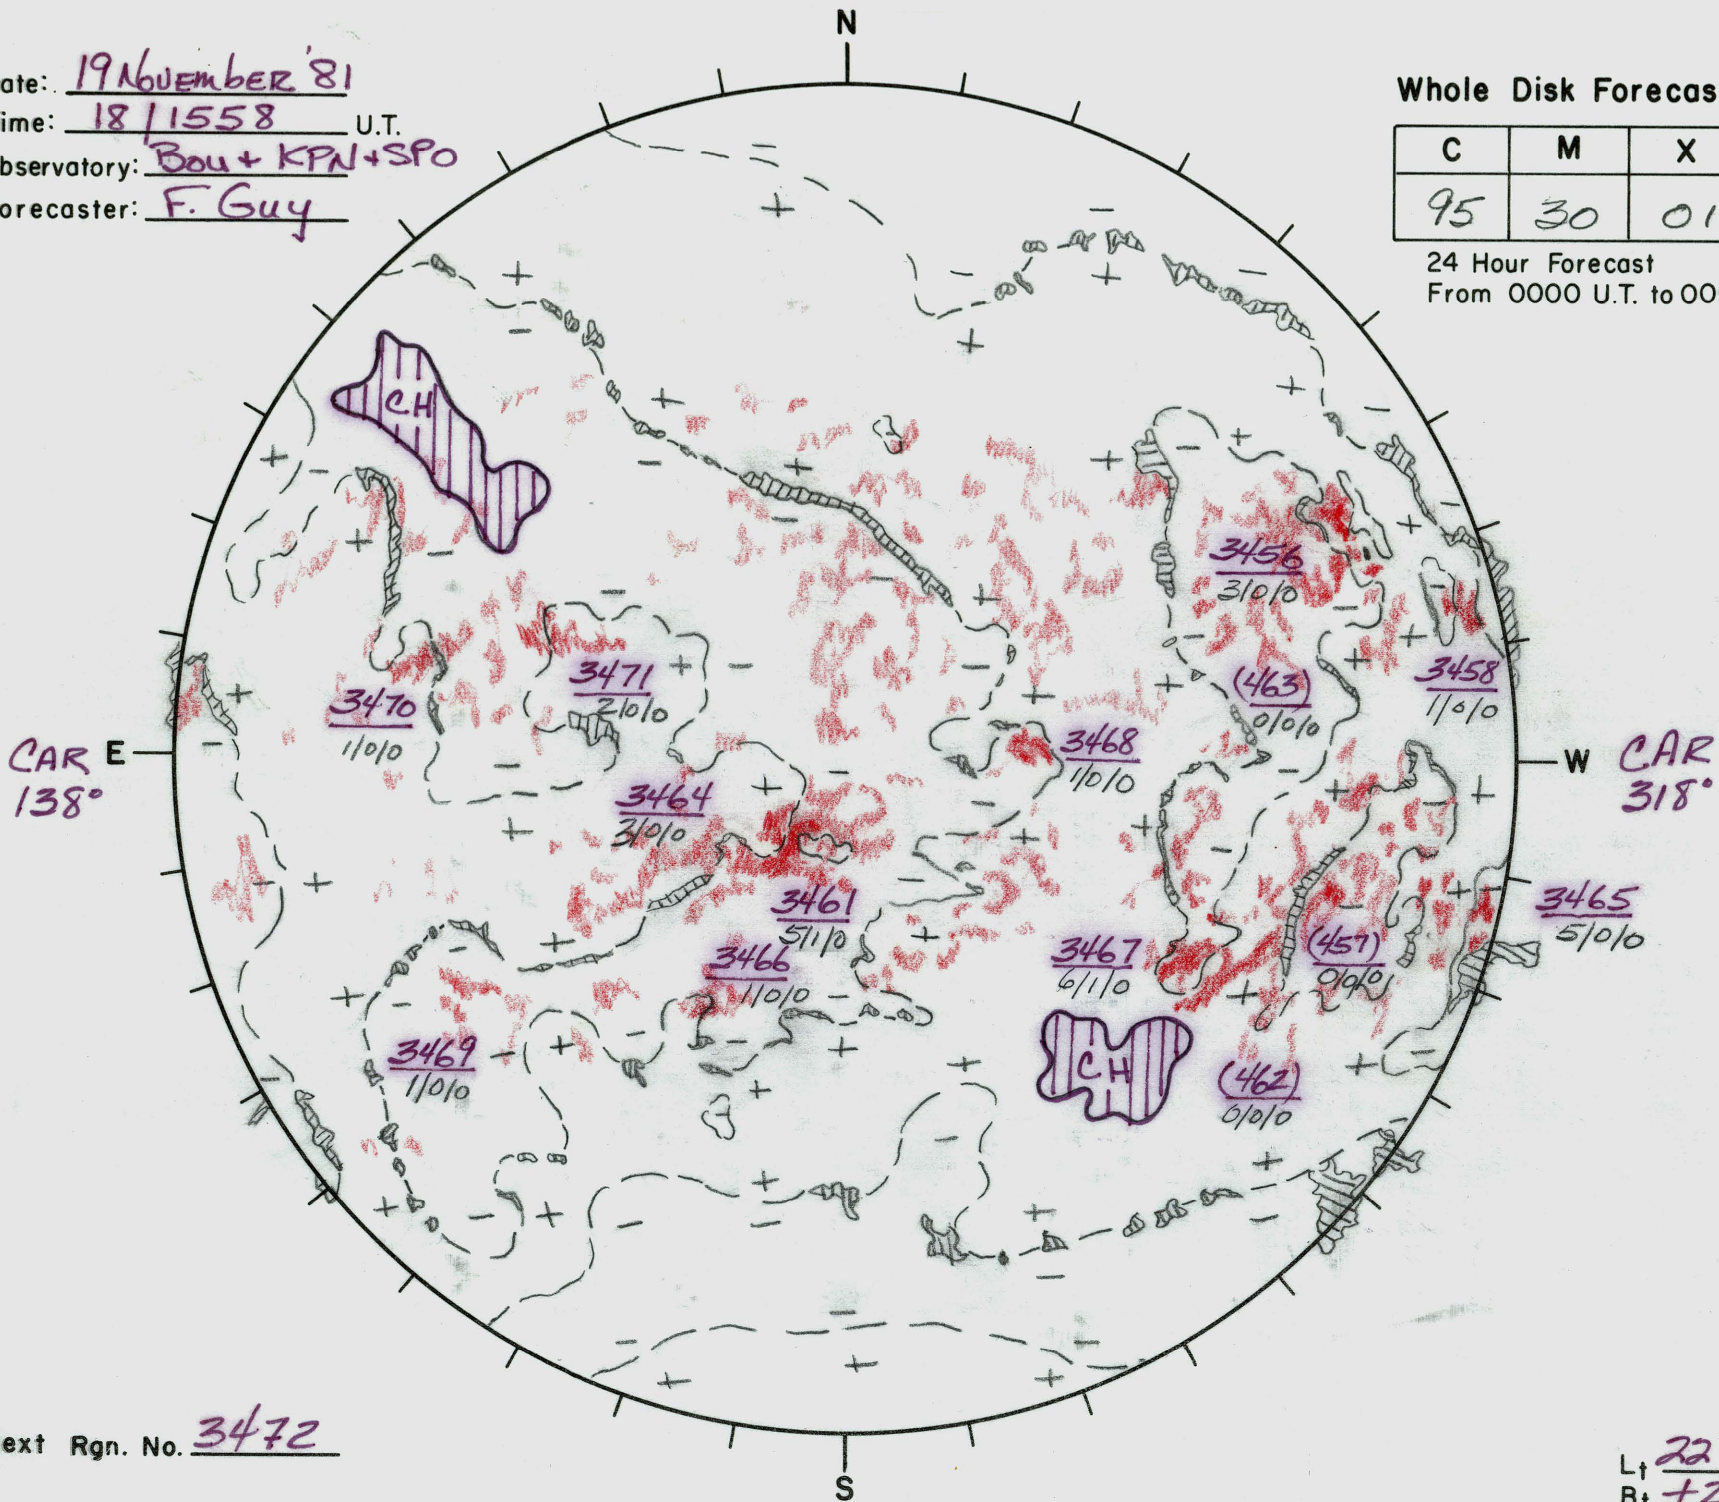

Date: 19 November '81
 Time: 18 1558 U.T.
 Observatory: Bou + KPN + SPO
 Forecaster: F. Guy

Whole Disk Forecast

C	M	X	P
95	30	01	01

24 Hour Forecast
 From 0000 U.T. to 0000 U.T.

Next Rgn. No. 3472

L 227.9°
 B +2.39