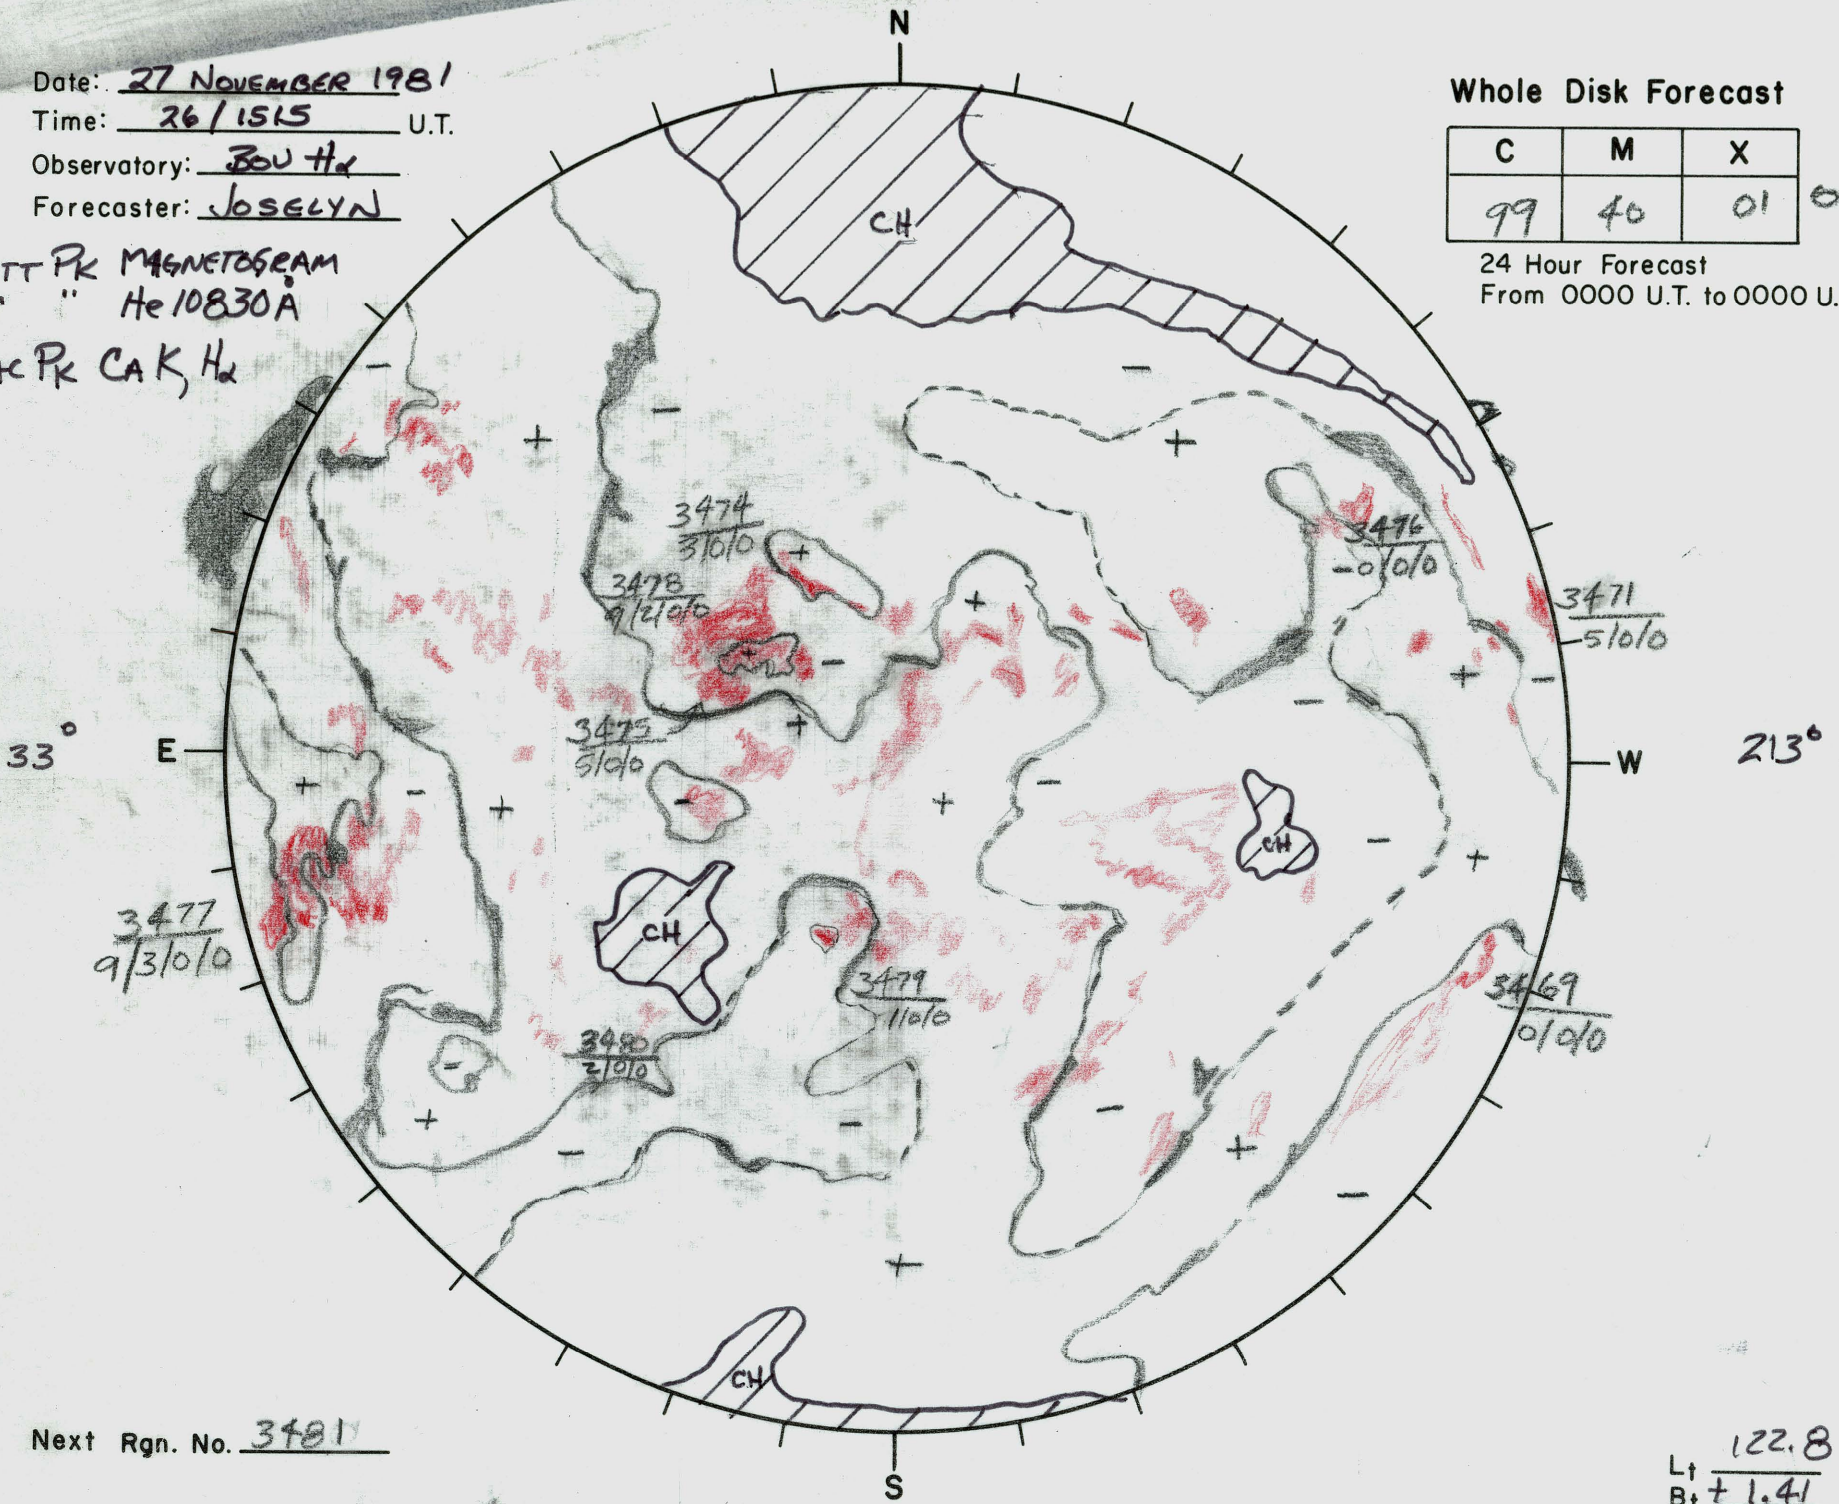

Date: 27 NOVEMBER 1981
 Time: 26/1515 U.T.
 Observatory: BOU Hd
 Forecaster: JOSELYN

Whole Disk Forecast

C	M	X
99	40	01 01

24 Hour Forecast
 From 0000 U.T. to 0000 U.T.

KITT PK MAGNETOGRAM
 " " He 10830A
 SAC PK CAK, Hd

Next Rgn. No. 34811

L_t 122.8
 B_t +1.41