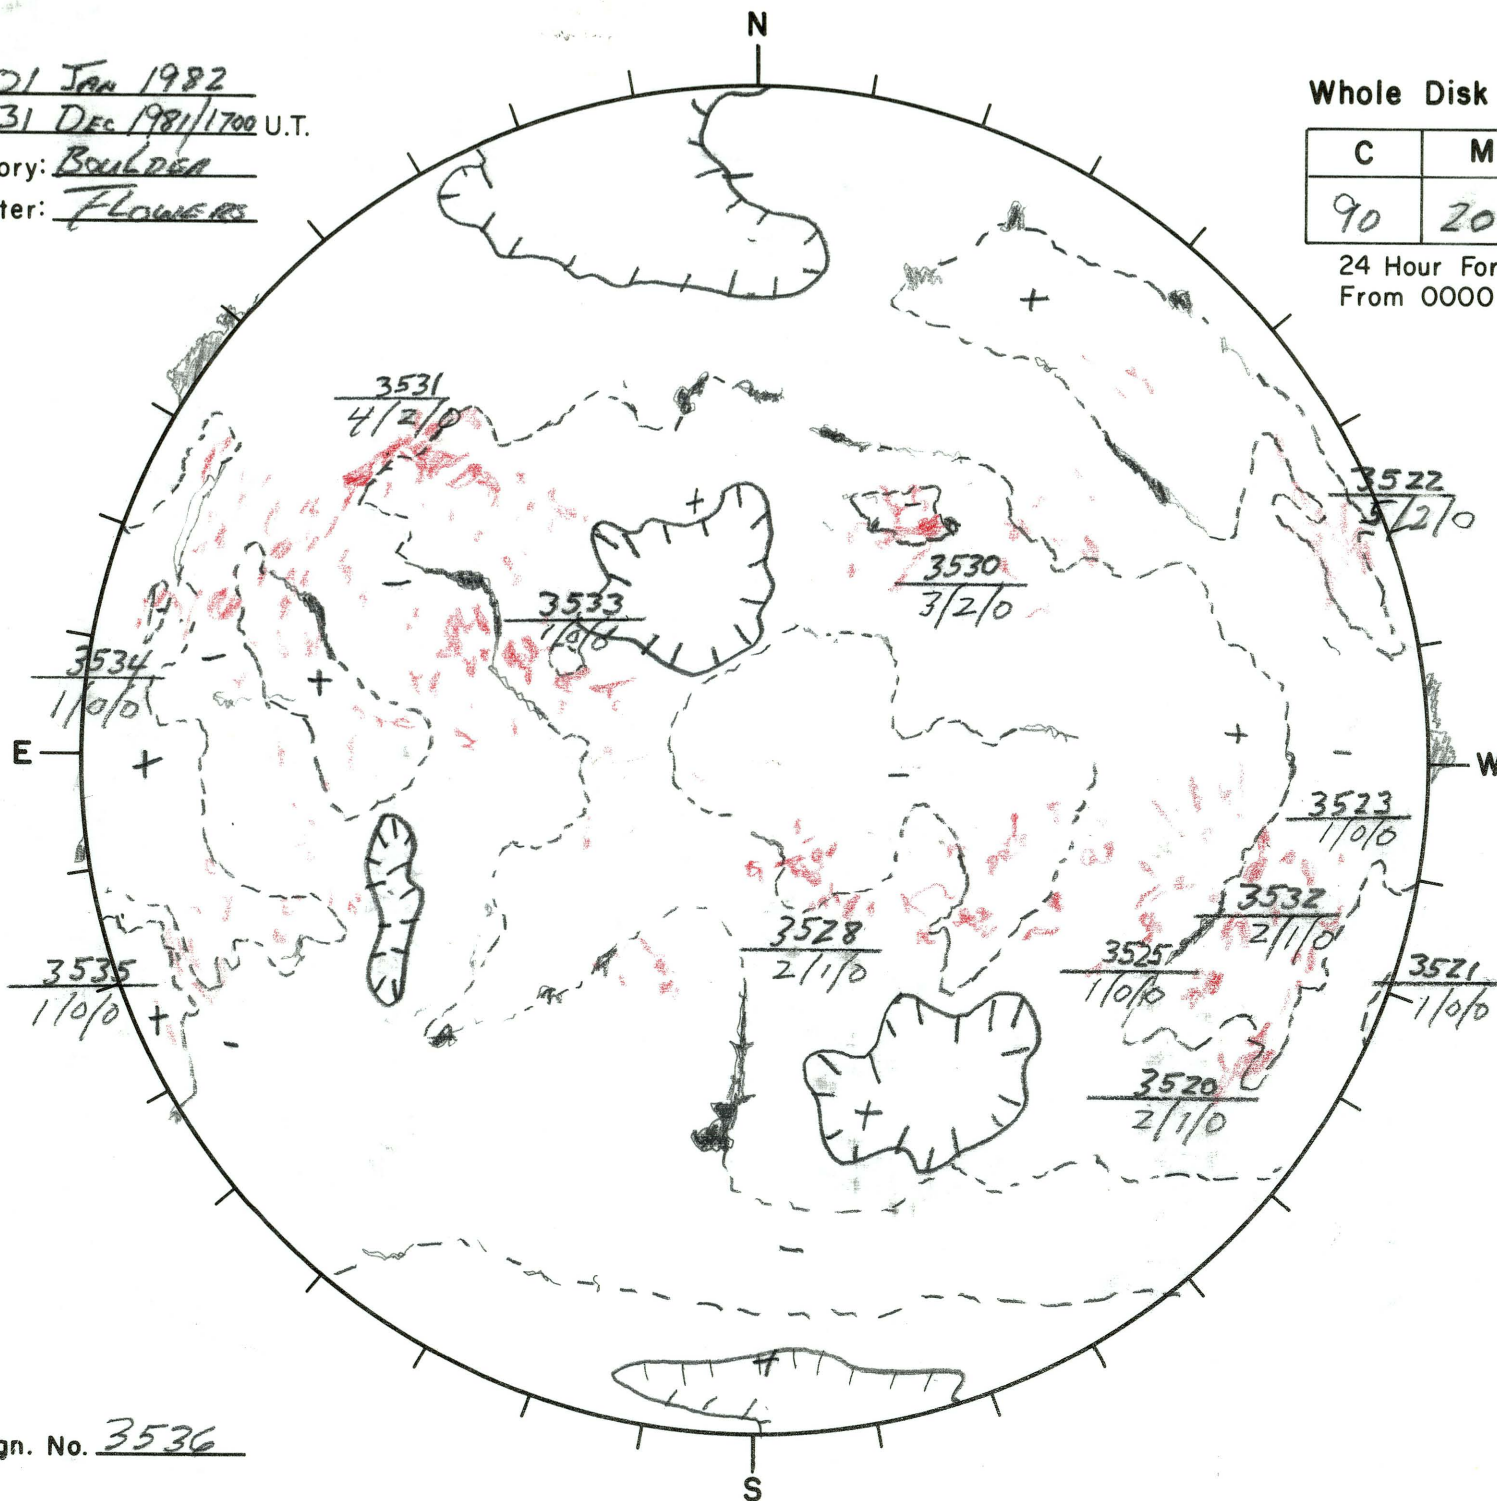

Date: 01 Jan 1982  
 Time: 31 Dec 1981/1700 U.T.  
 Observatory: BOULDER  
 Forecaster: FLOWERS

Whole Disk Forecast

C	M	X
90	20	01

24 Hour Forecast  
 From 0000 U.T. to 0000 U.T.

Next Rgn. No. 3536

L† 20  
 B† -3