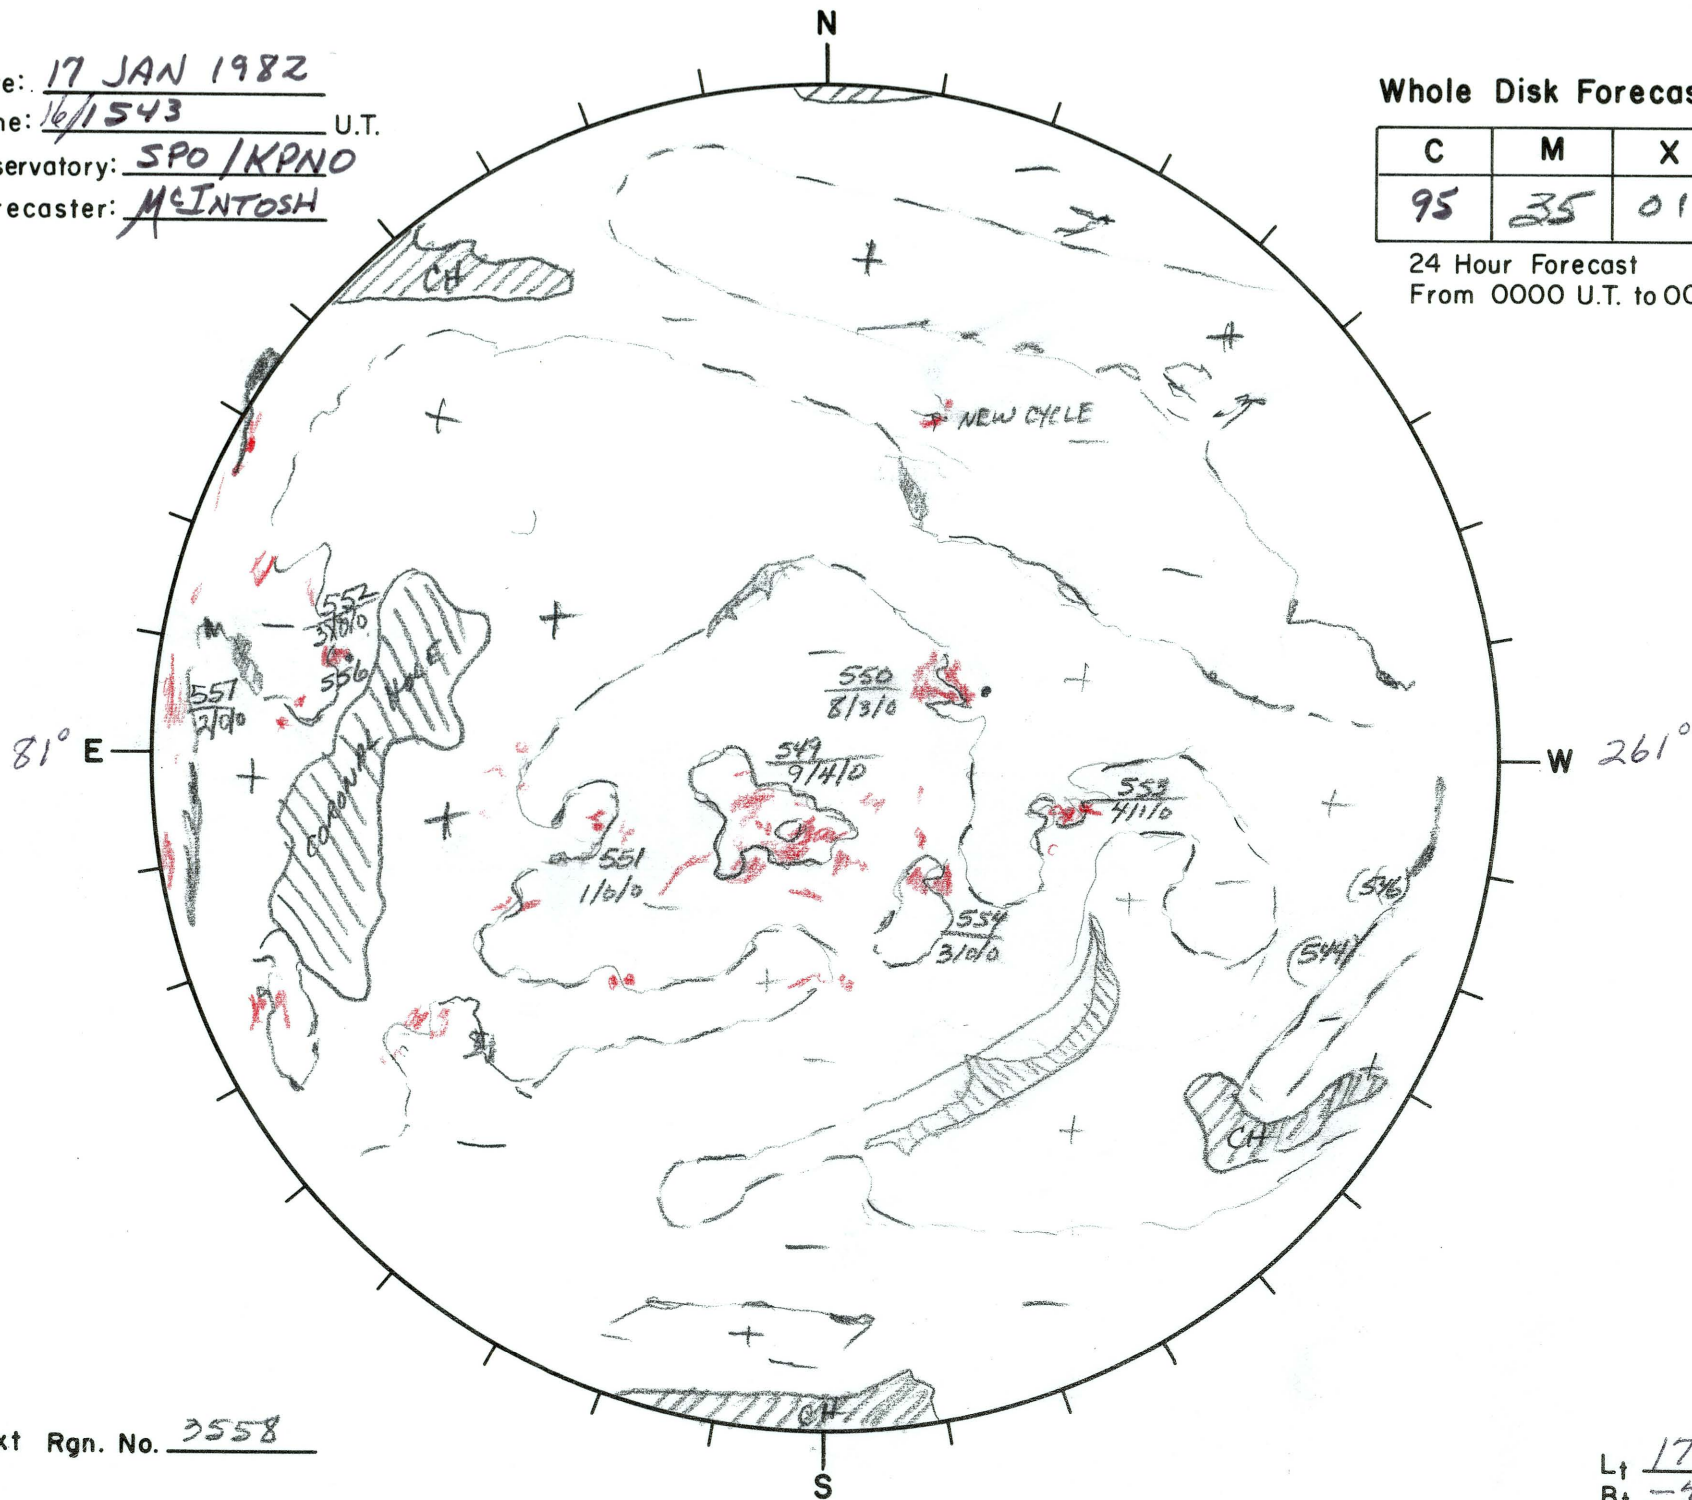

Date: 17 JAN 1982
 Time: 16/1543 U.T.
 Observatory: SPO/KPNO
 Forecaster: MCINTOSH

Whole Disk Forecast

C	M	X	P
95	35	01	01

24 Hour Forecast
 From 0000 U.T. to 0000 U.T.

Next Rgn. No. 3558

L_t 170.9
 B_t -4.7