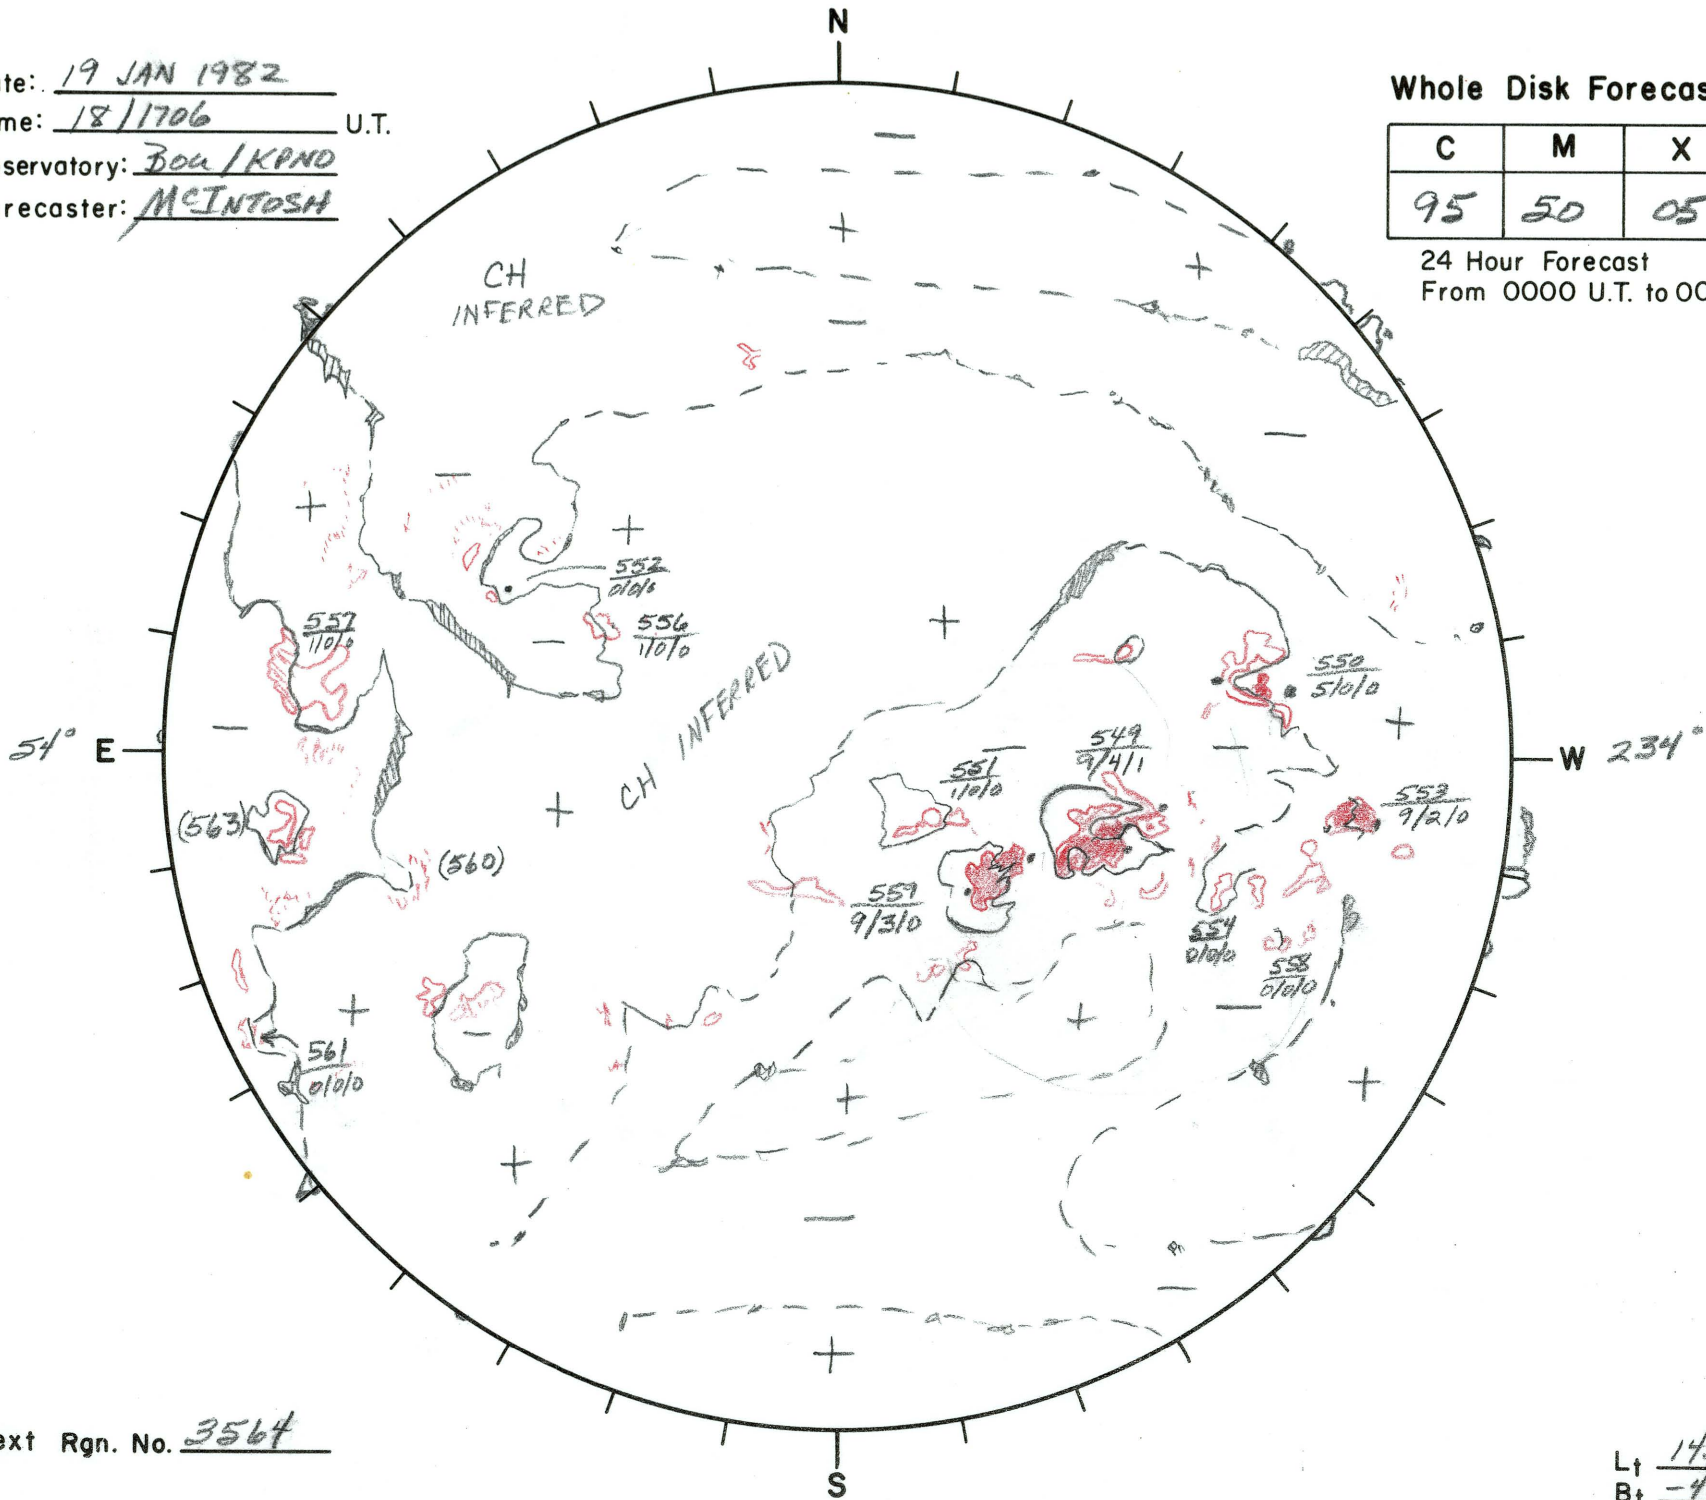

Date: 19 JAN 1982
 Time: 18/1706 U.T.
 Observatory: Boa/KPND
 Forecaster: McINTOSH

Whole Disk Forecast

C	M	X	P
95	50	05	02

24 Hour Forecast
 From 0000 U.T. to 0000 U.T.

Next Rgn. No. 3564

L_t 143.5
 B_t -4.9