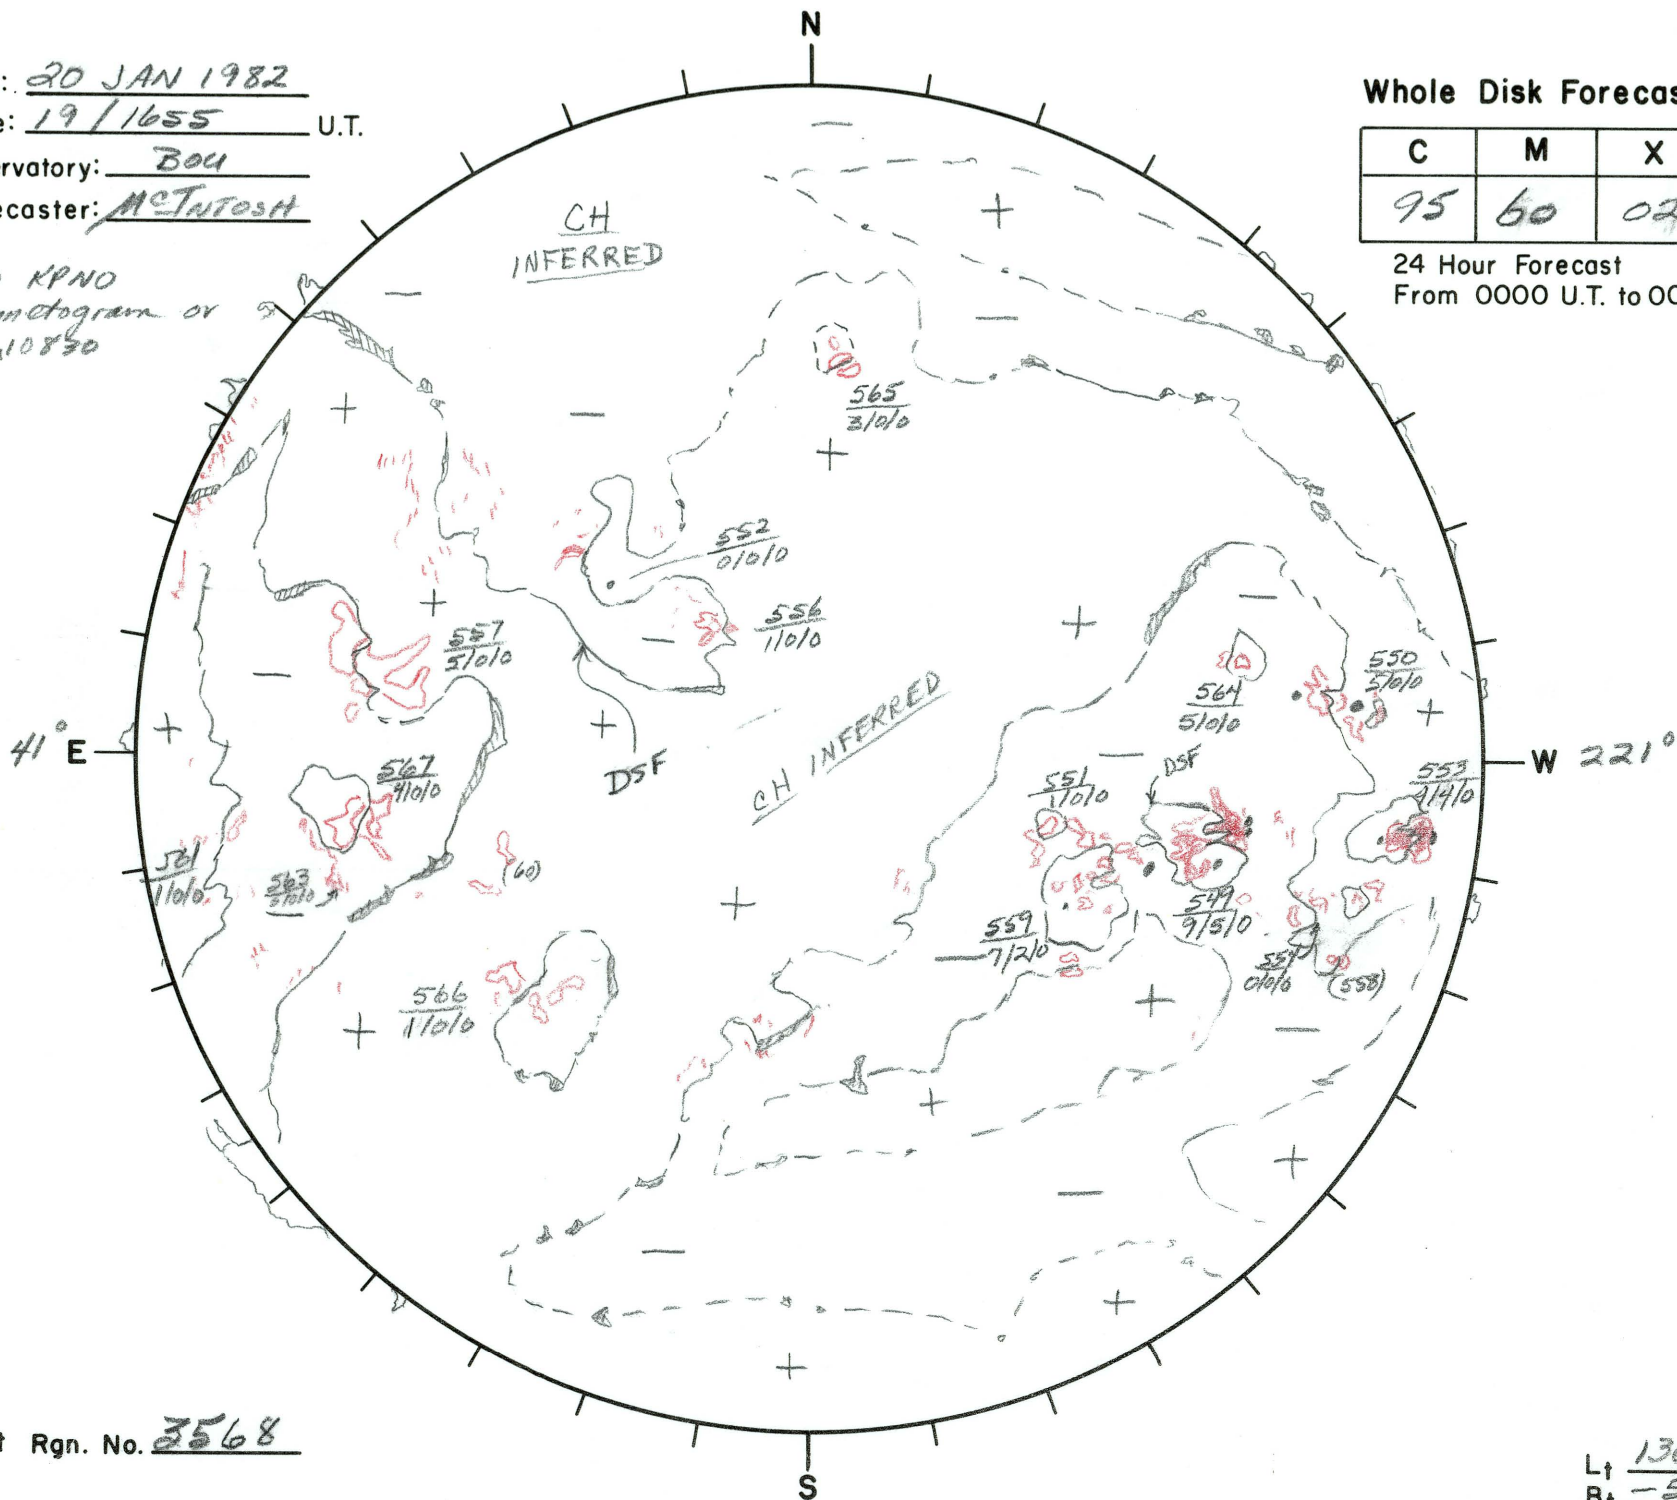

Date: 20 JAN 1982
 Time: 19/1655 U.T.
 Observatory: BOU
 Forecaster: McINTOSH

NO KPNO
 magnetogram or
 210830

Whole Disk Forecast

| C | M | X | P |
|----|----|----|----|
| 95 | 60 | 02 | 02 |

24 Hour Forecast
 From 0000 U.T. to 0000 U.T.

Next Rgn. No. 3568

L_↑ 130.9
 B_↑ -5.0