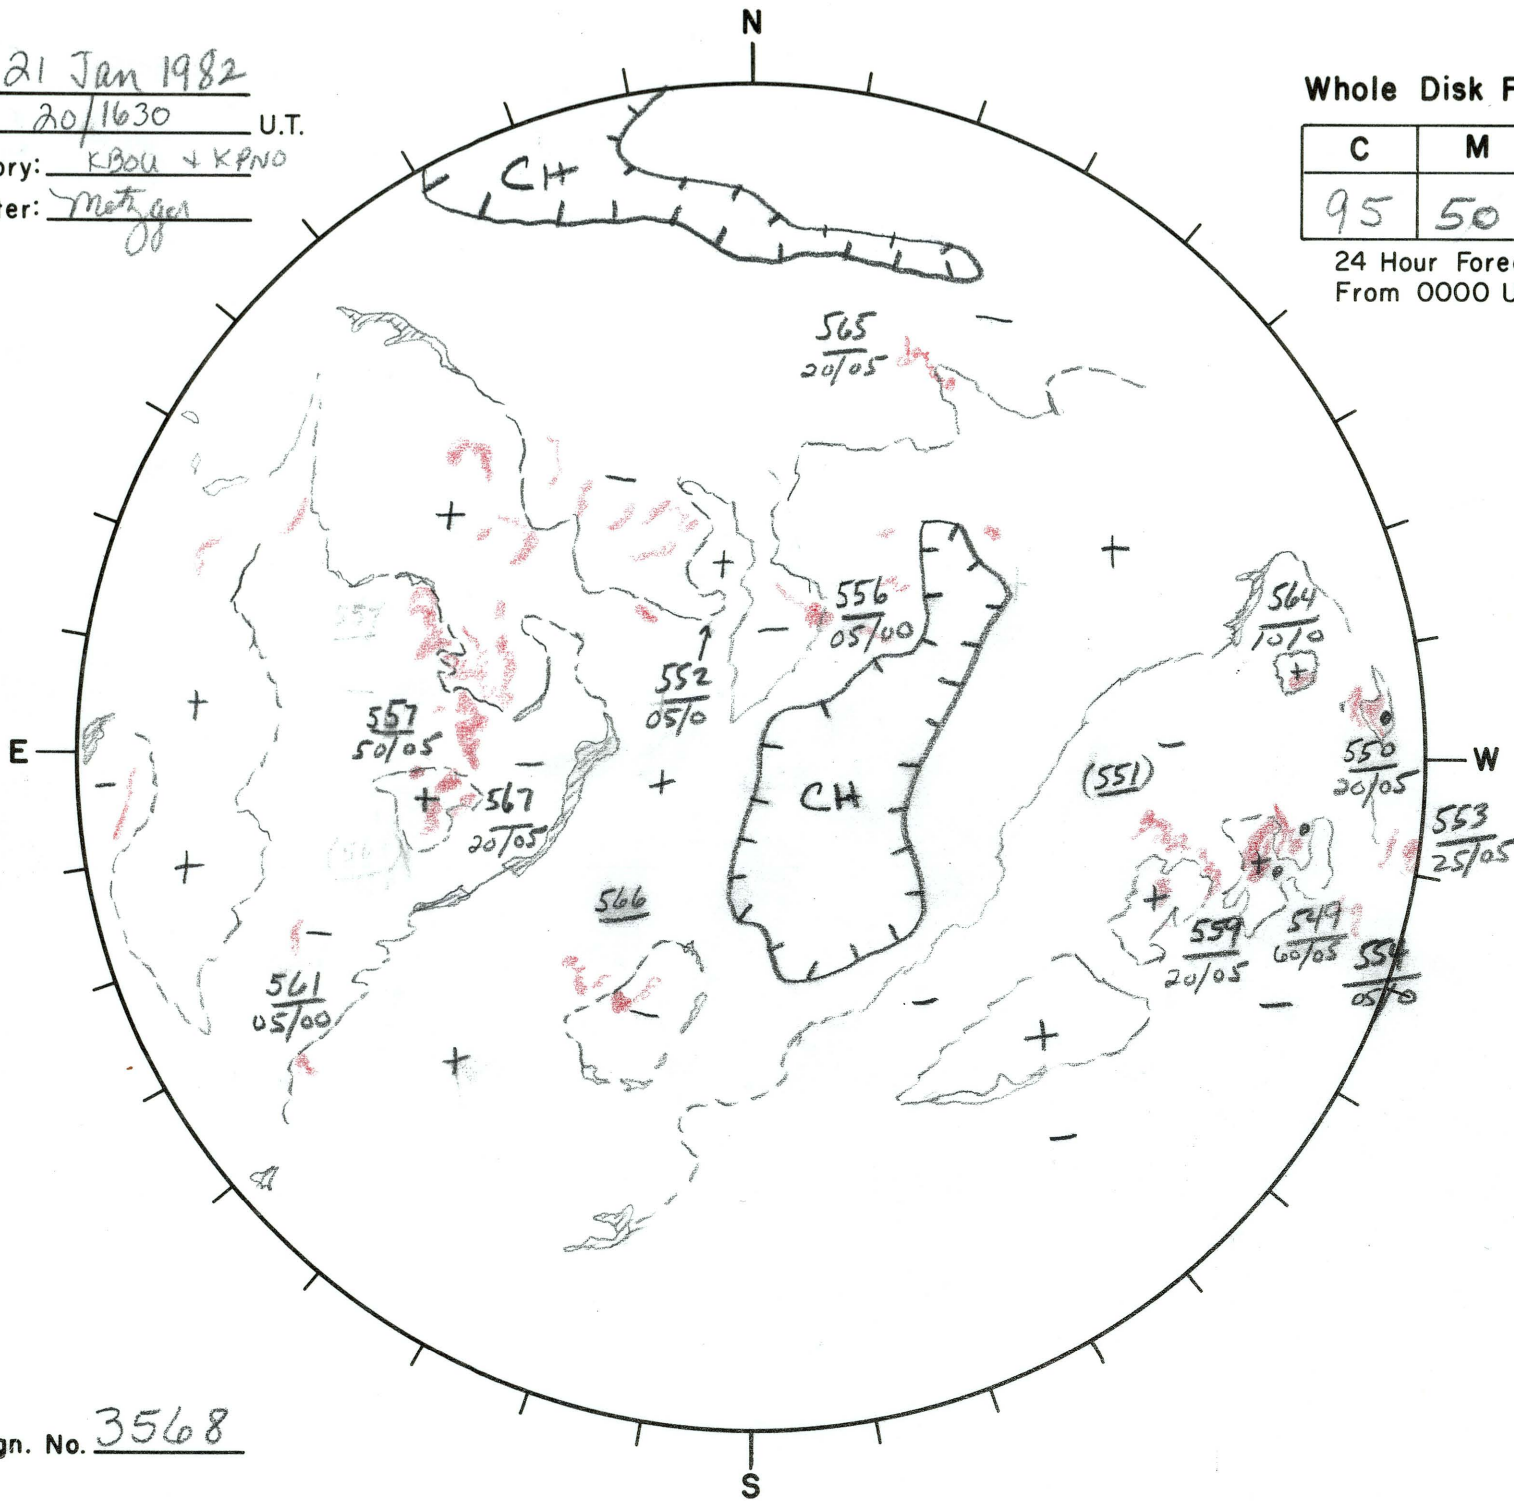

Date: 21 Jan 1982
 Time: 20/1630 U.T.
 Observatory: KBOU + KPNO
 Forecaster: Methger

Whole Disk Forecast

C	M	X
95	50	01

01

24 Hour Forecast
 From 0000 U.T. to 0000 U.T.

Next Rgn. No. 3568

L_t 117.7
 B_t -5.1