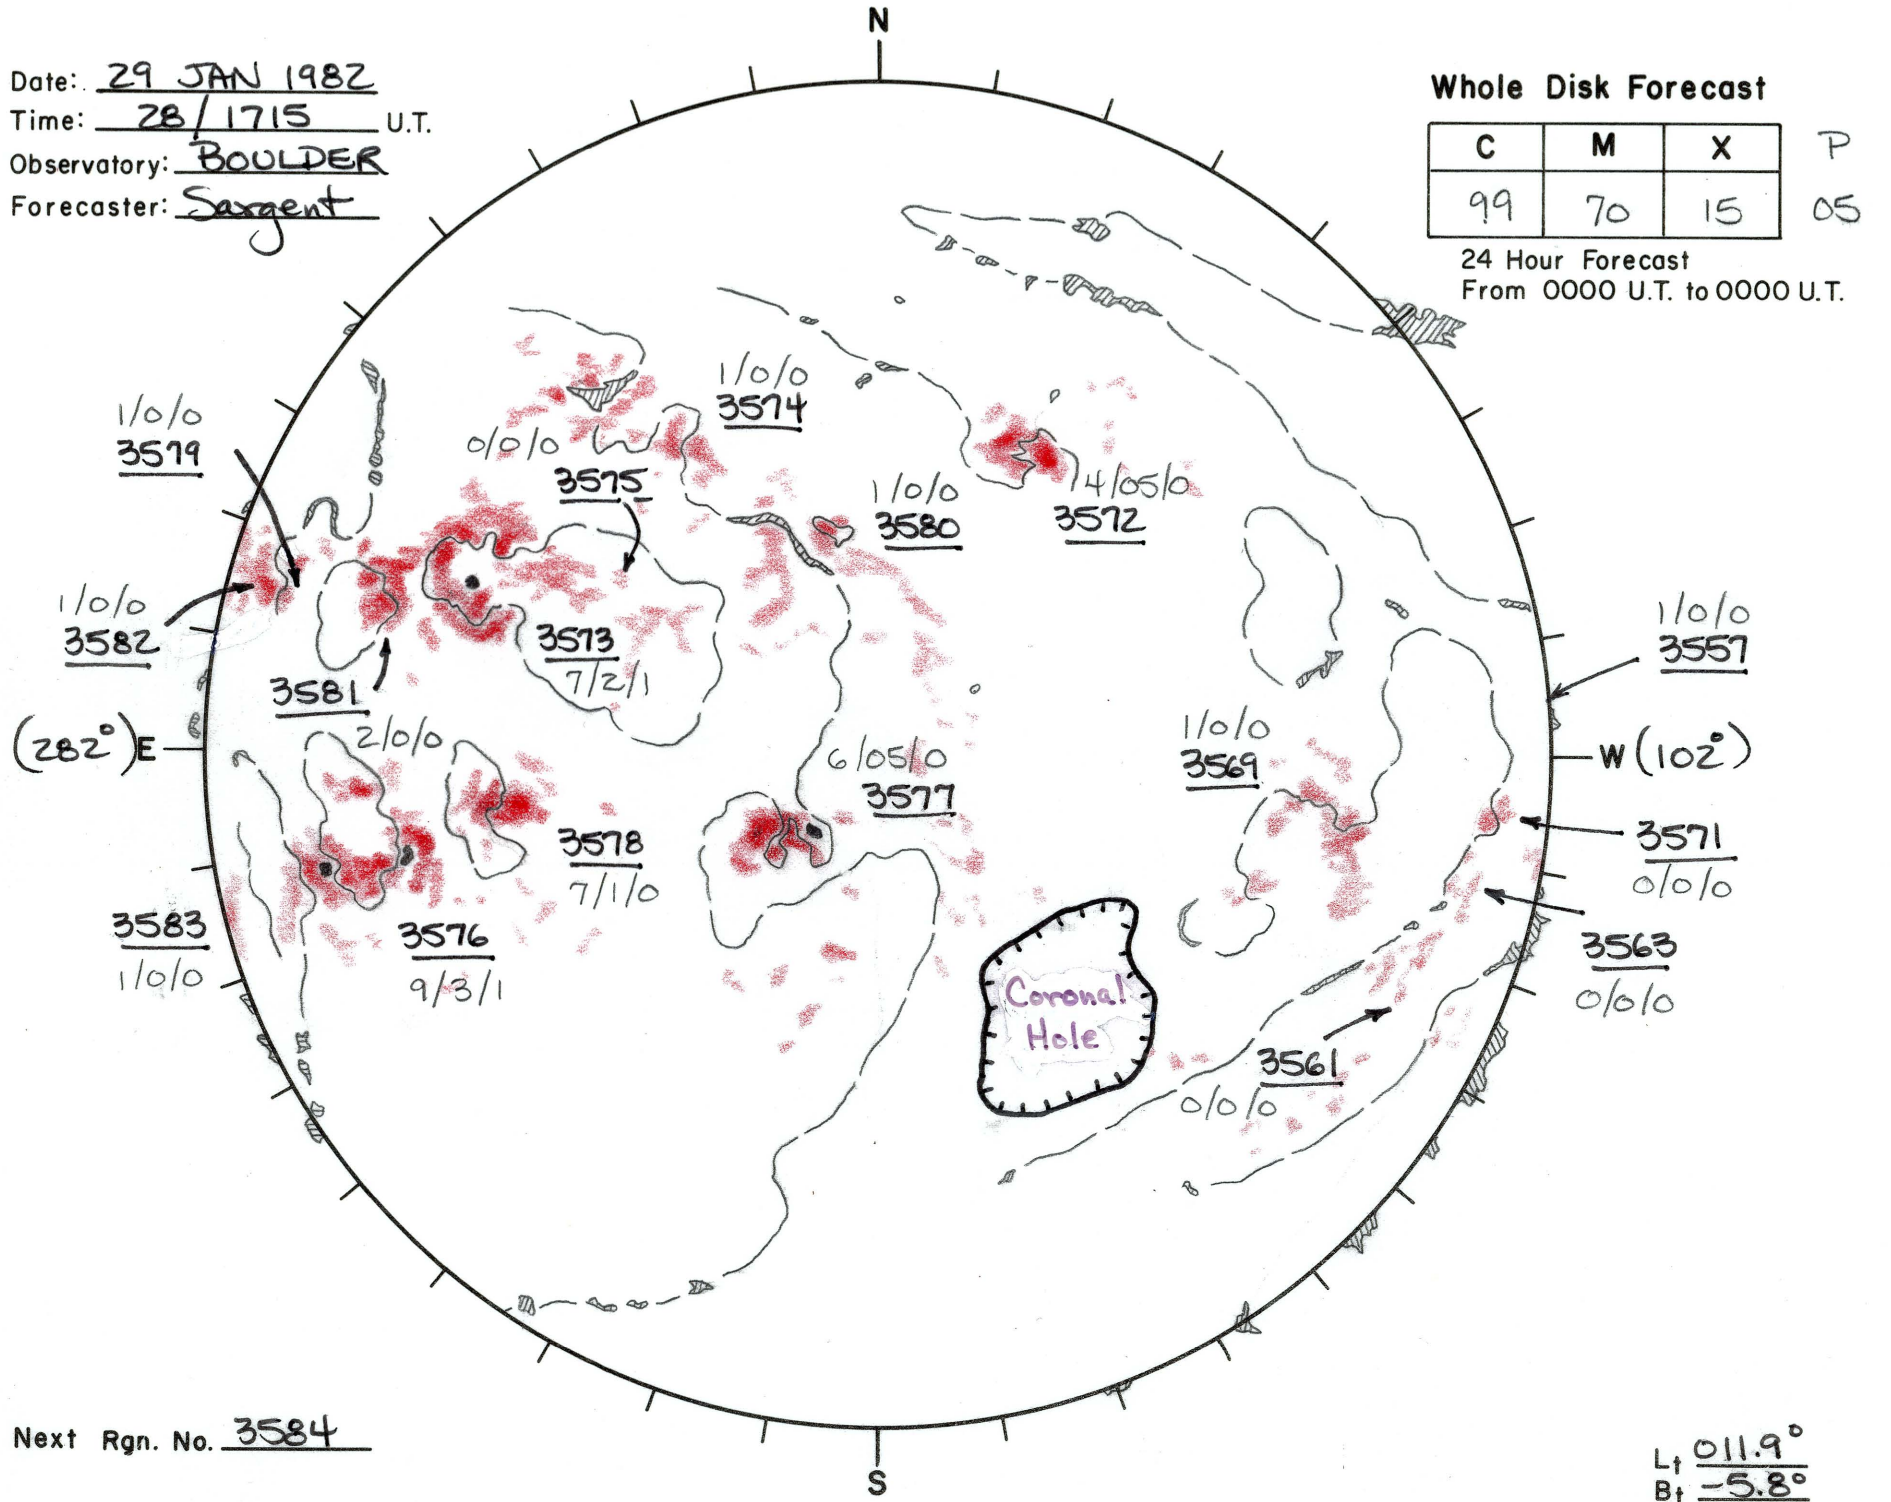

Date: 29 JAN 1982
 Time: 28/1715 U.T.
 Observatory: BOULDER
 Forecaster: Sargent

Whole Disk Forecast

C	M	X	P
99	70	15	05

24 Hour Forecast
 From 0000 U.T. to 0000 U.T.

Next Rgn. No. 3584

L_{\uparrow} 011.9°
 B_{\uparrow} -5.8°