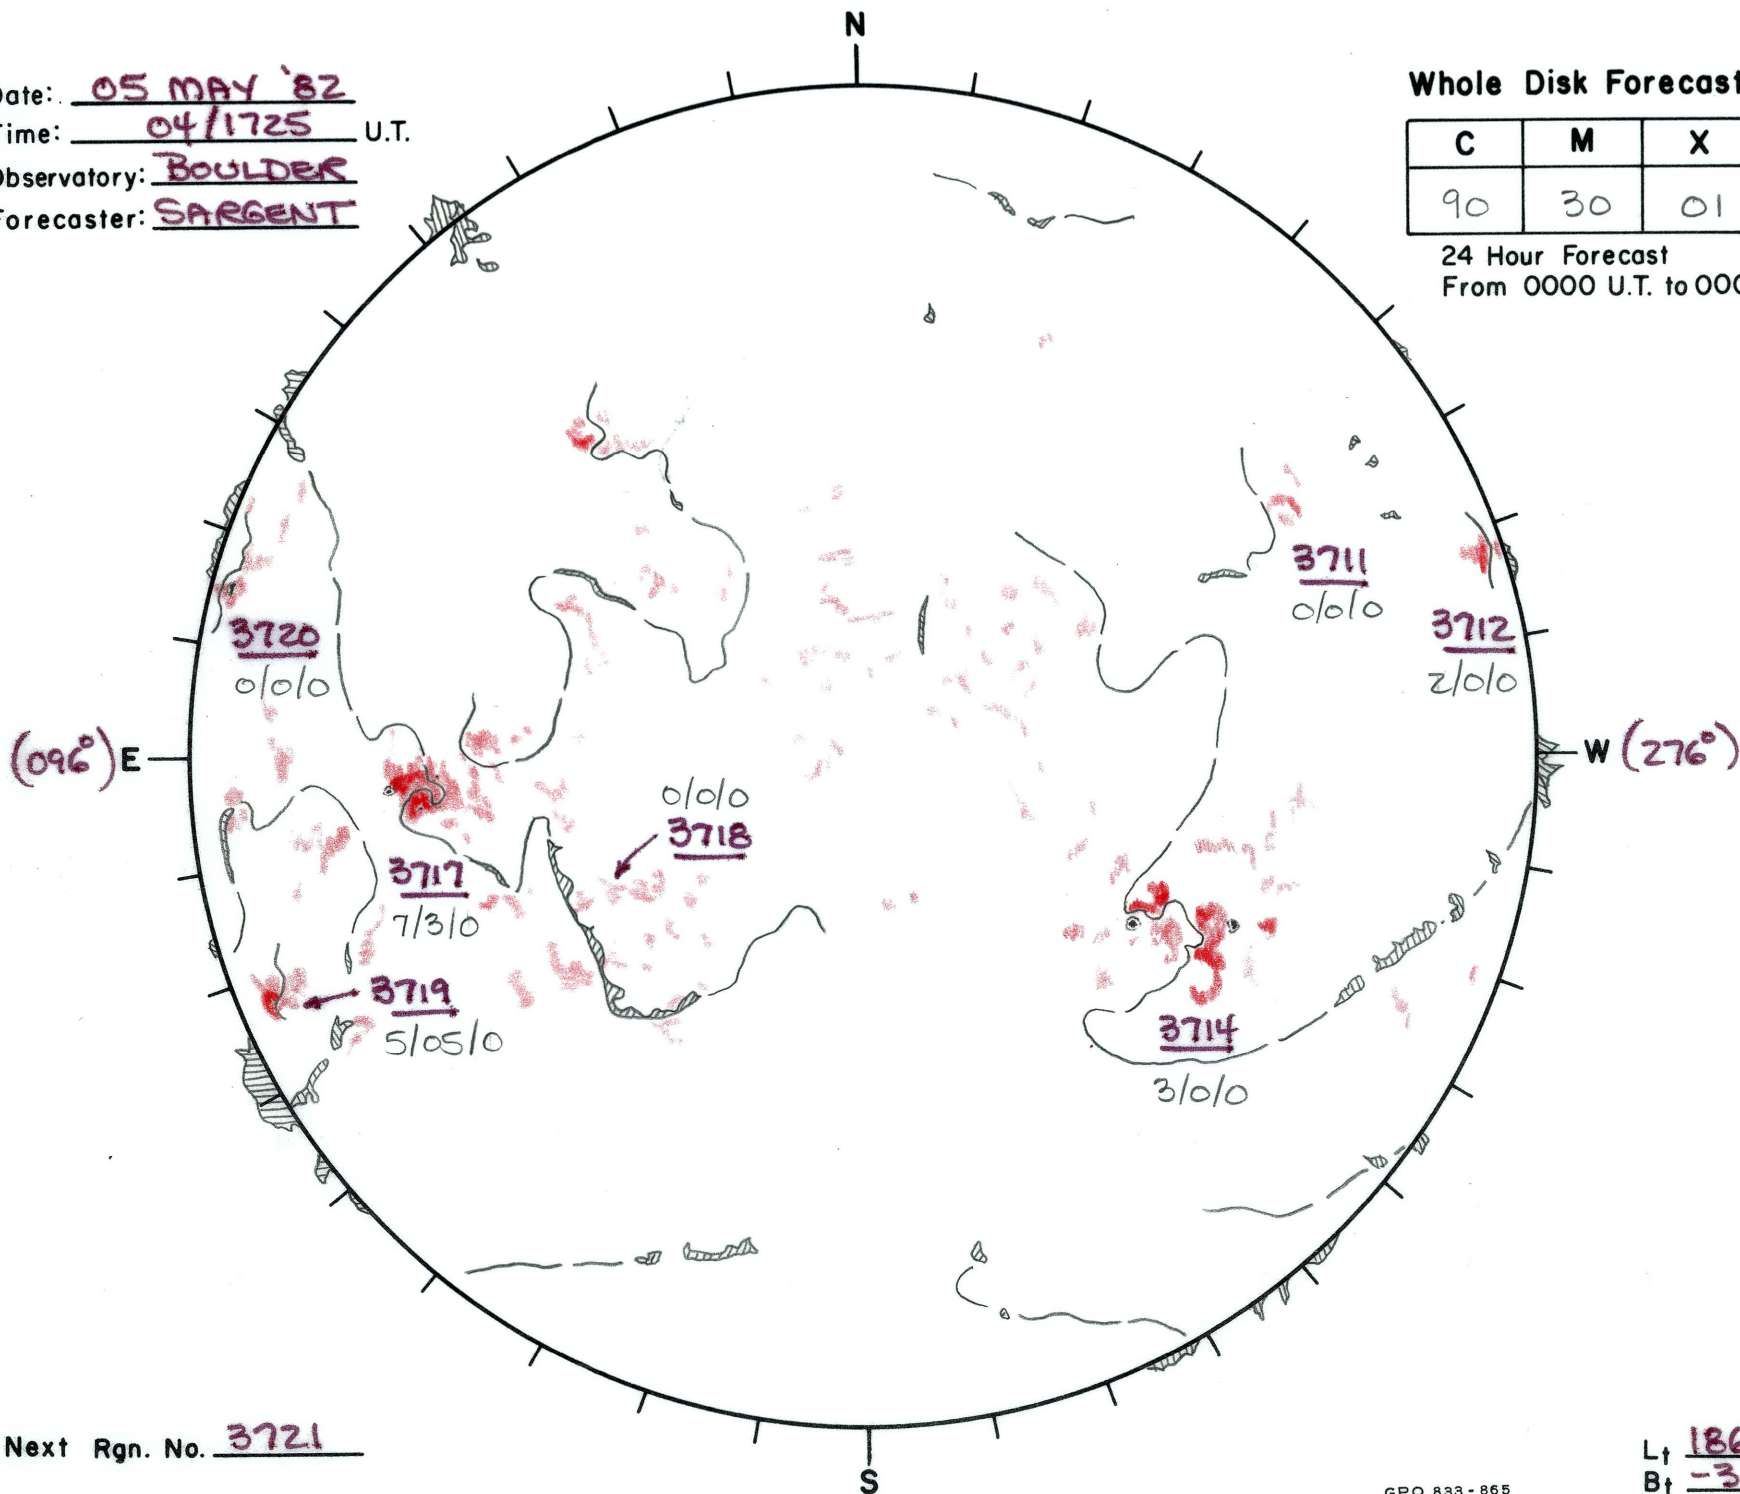

Date: 05 MAY '82
 Time: 04/1725 U.T.
 Observatory: BOULDER
 Forecaster: SARGENT

Whole Disk Forecast

C	M	X	P
90	30	01	01

24 Hour Forecast
 From 0000 U.T. to 0000 U.T.

Next Rgn. No. 3721

L† 186.2°
 B† -3.8°