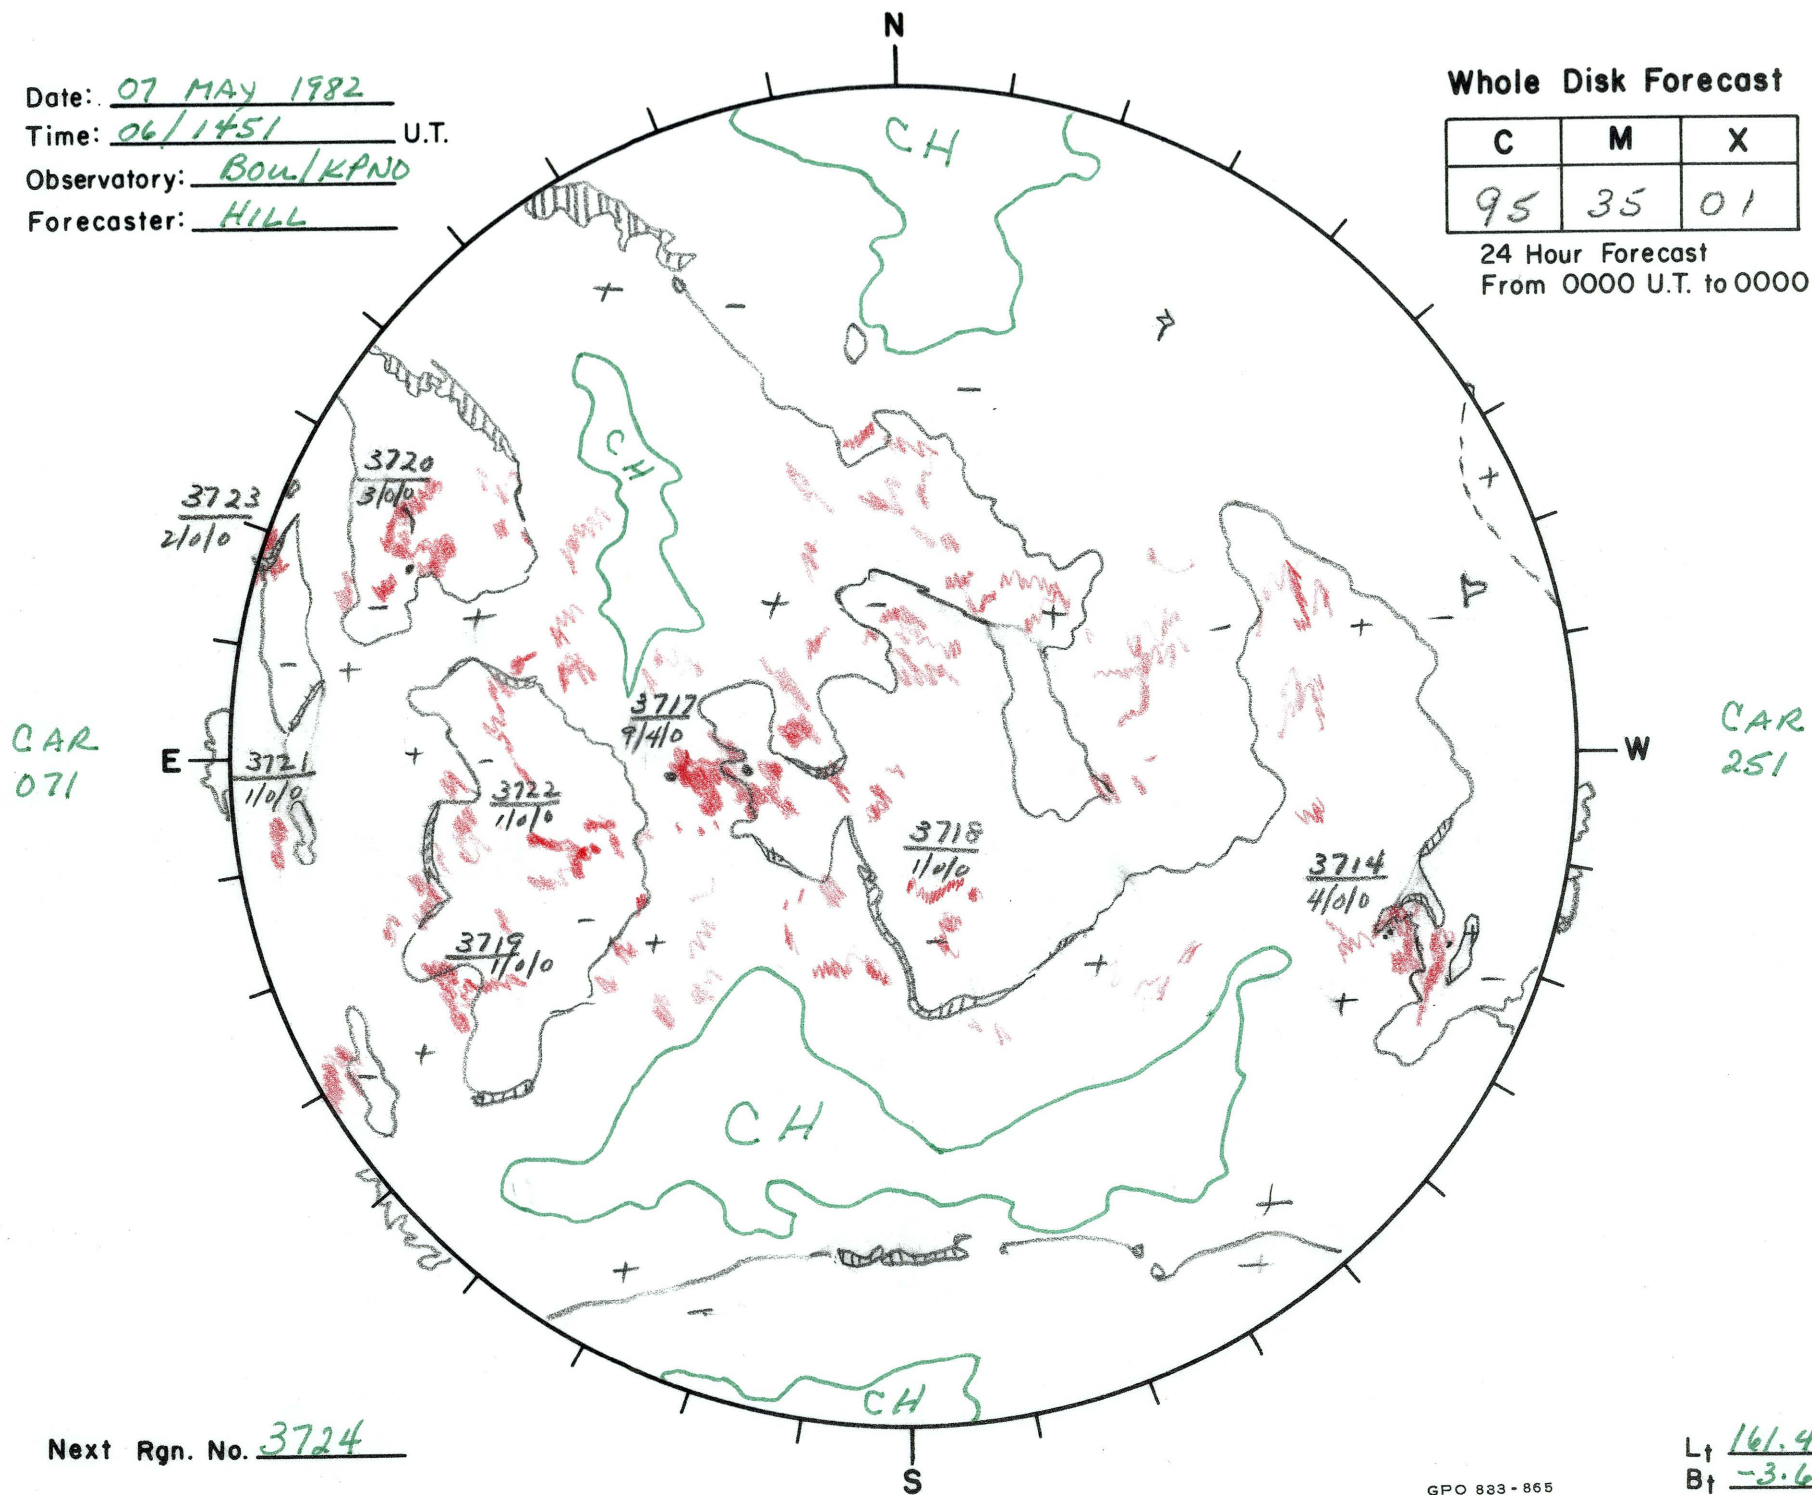

Date: 07 MAY 1982
 Time: 06/1451 U.T.
 Observatory: Bou/KPND
 Forecaster: HILL

Whole Disk Forecast

C	M	X
95	35	01

24 Hour Forecast
 From 0000 U.T. to 0000 U.T.

Next Rgn. No. 3724

L† 161.4
 B† -3.6