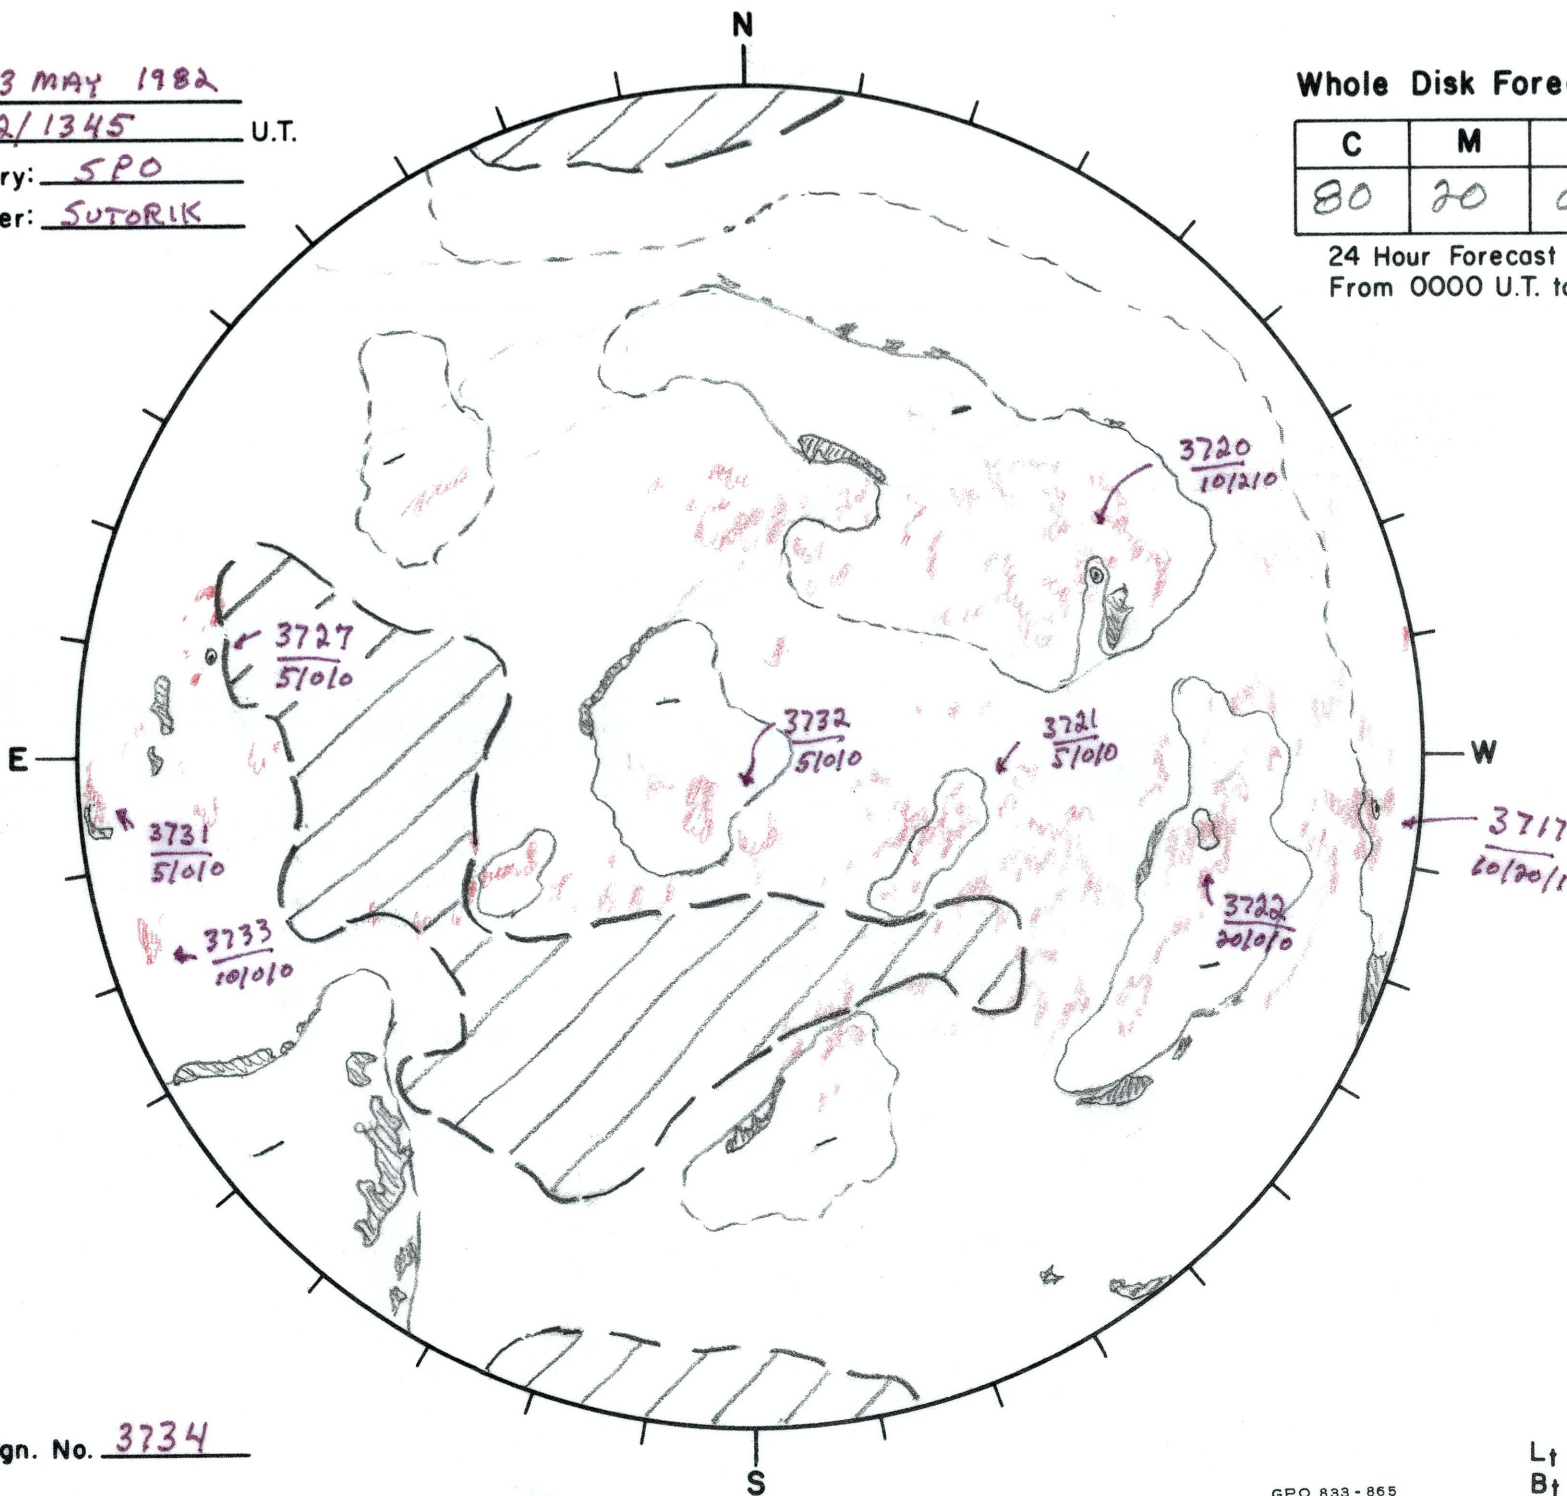

Date: 13 MAY 1982  
 Time: 12/1345 U.T.  
 Observatory: SPO  
 Forecaster: SUTORIK

Whole Disk Forecast

C	M	X
80	20	01

24 Hour Forecast  
 From 0000 U.T. to 0000 U.T.

Next Rgn. No. 3734

Lt 83°  
 Bt -3°