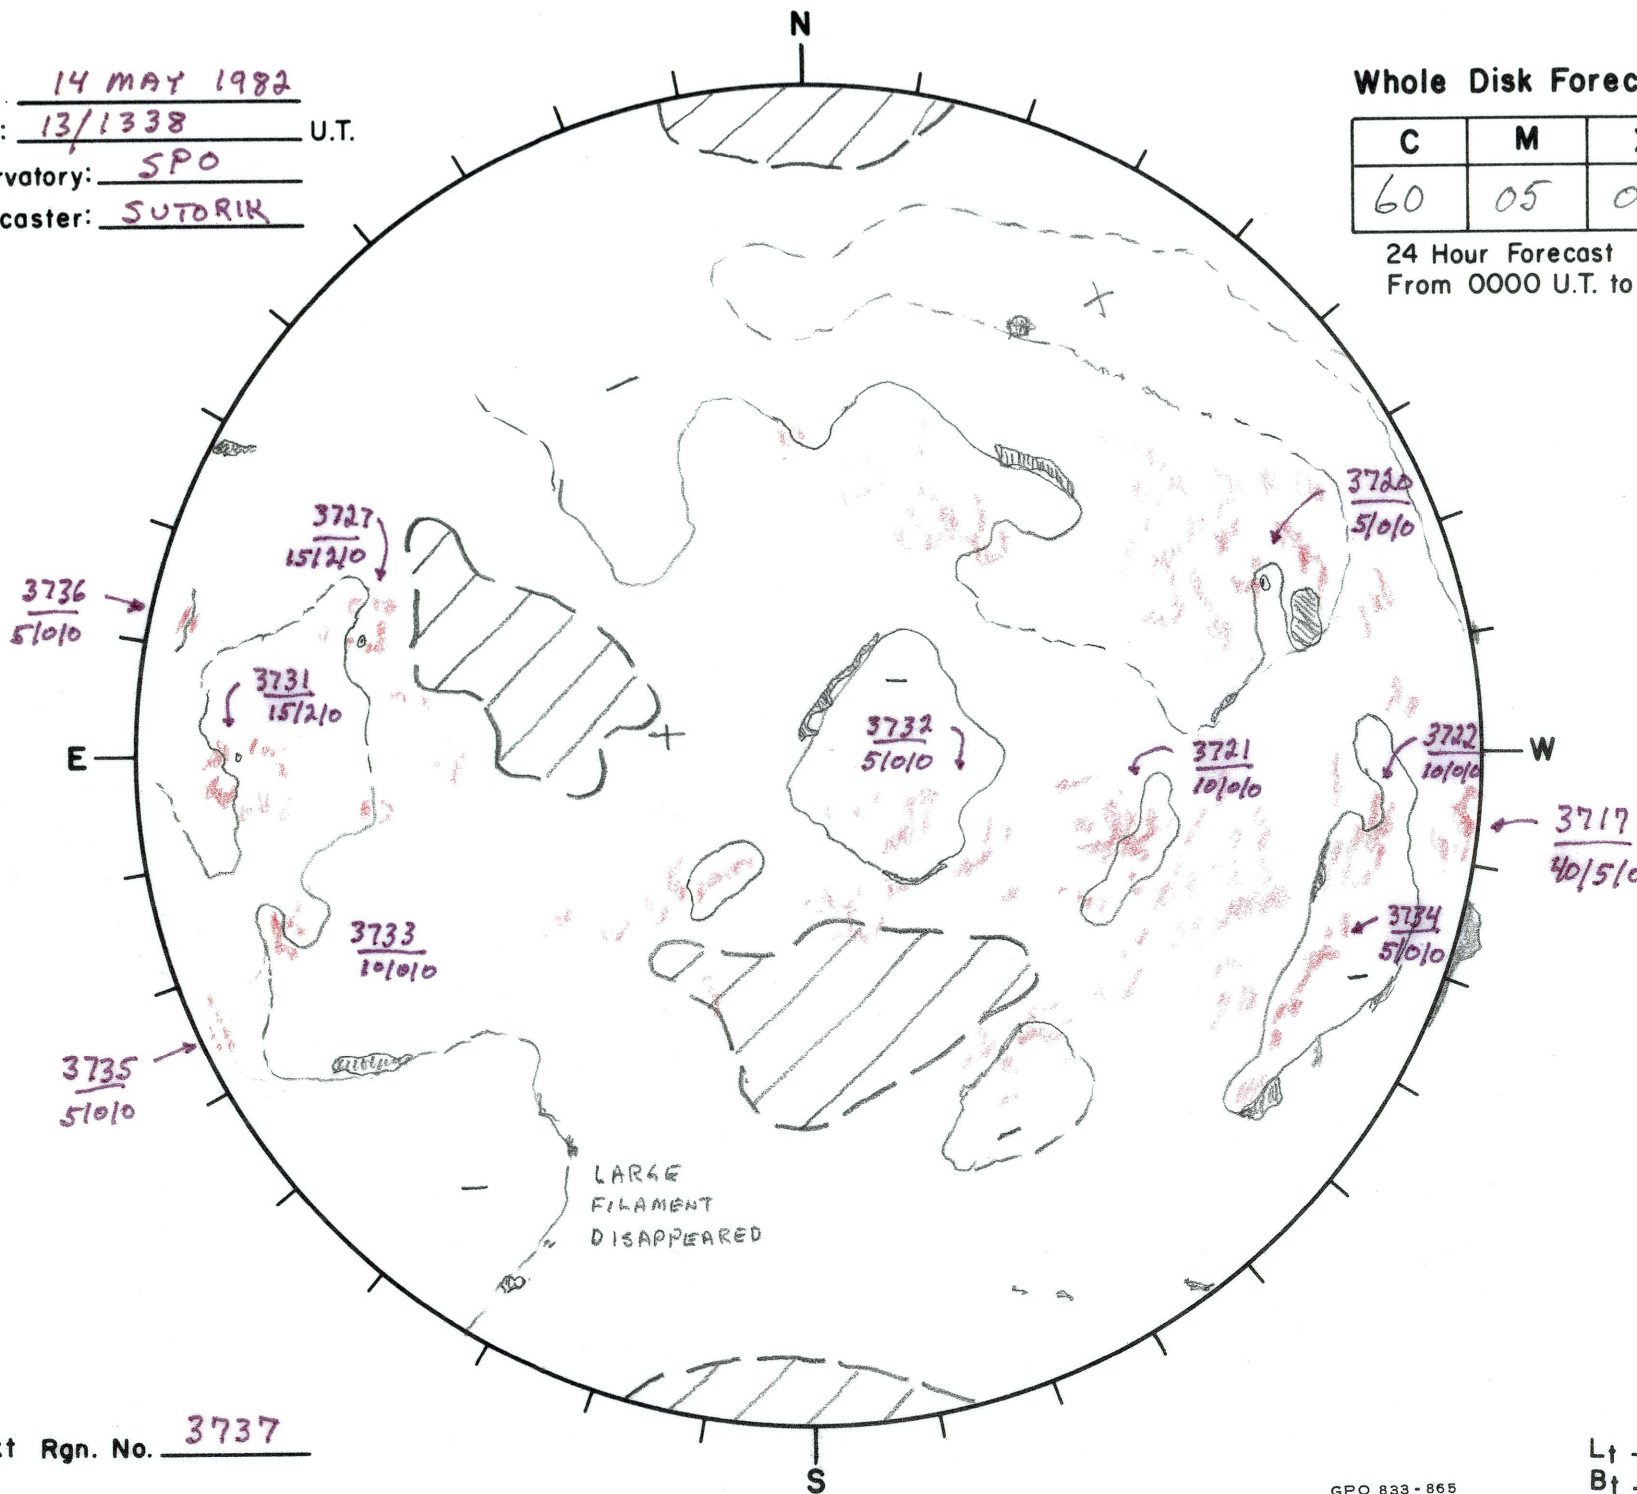

Date: 14 MAY 1982
 Time: 13/1338 U.T.
 Observatory: SPO
 Forecaster: SUTORIK

Whole Disk Forecast

| C | M | X |
|----|----|----|
| 60 | 05 | 01 |

24 Hour Forecast
 From 0000 U.T. to 0000 U.T.

Next Rgn. No. 3737

Lt 69.5°
 Bt -2.8°