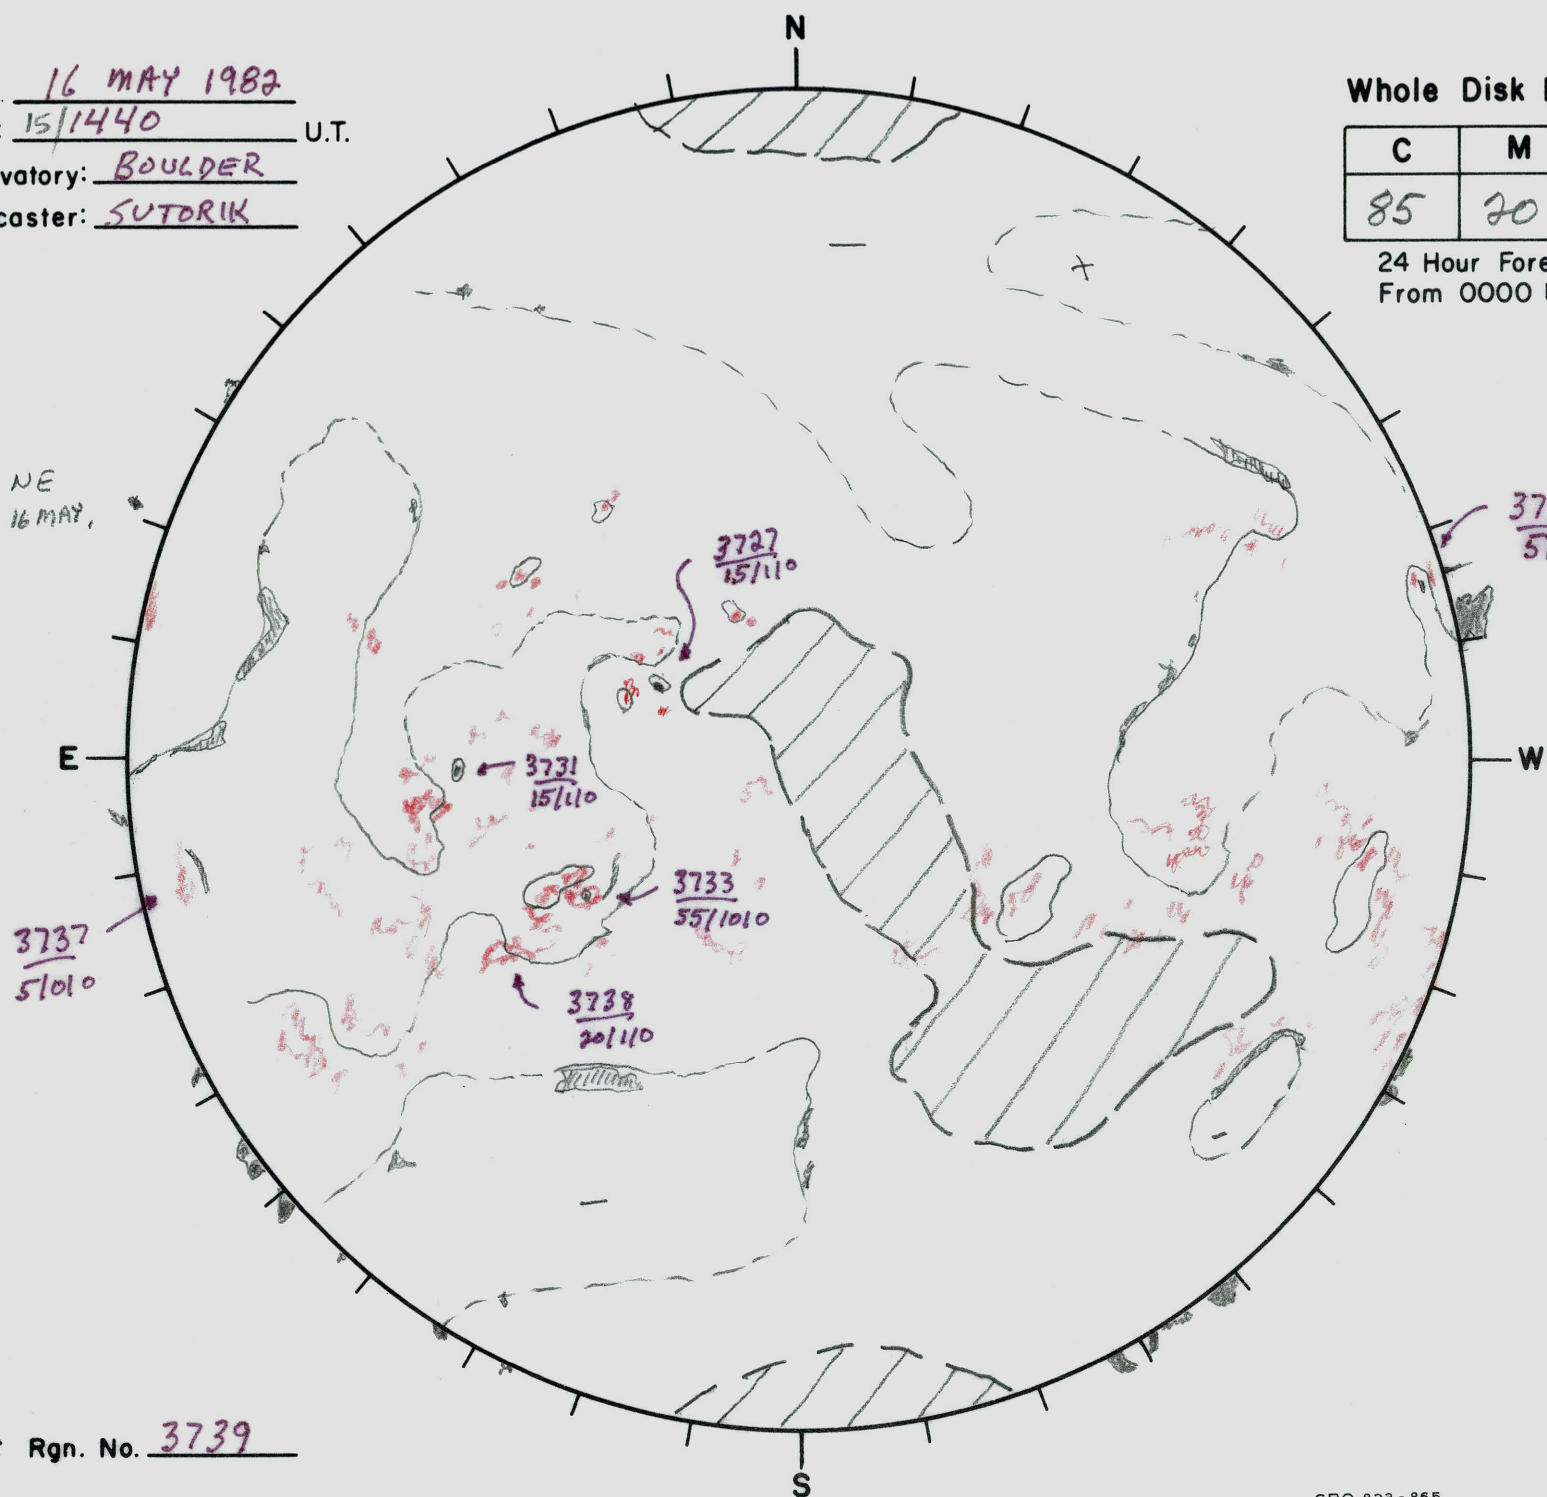

Date: 16 MAY 1982
 Time: 15/1440 U.T.
 Observatory: BOULDER
 Forecaster: SUTORIK

Whole Disk Forecast

C	M	X
85	70	01

24 Hour Forecast
 From 0000 U.T. to 0000 U.T.

ACTIVITY NE
 LIMB ON 16 MAY,

Next Rgn. No. 3739

L† 42.4°
 B† -2.6°