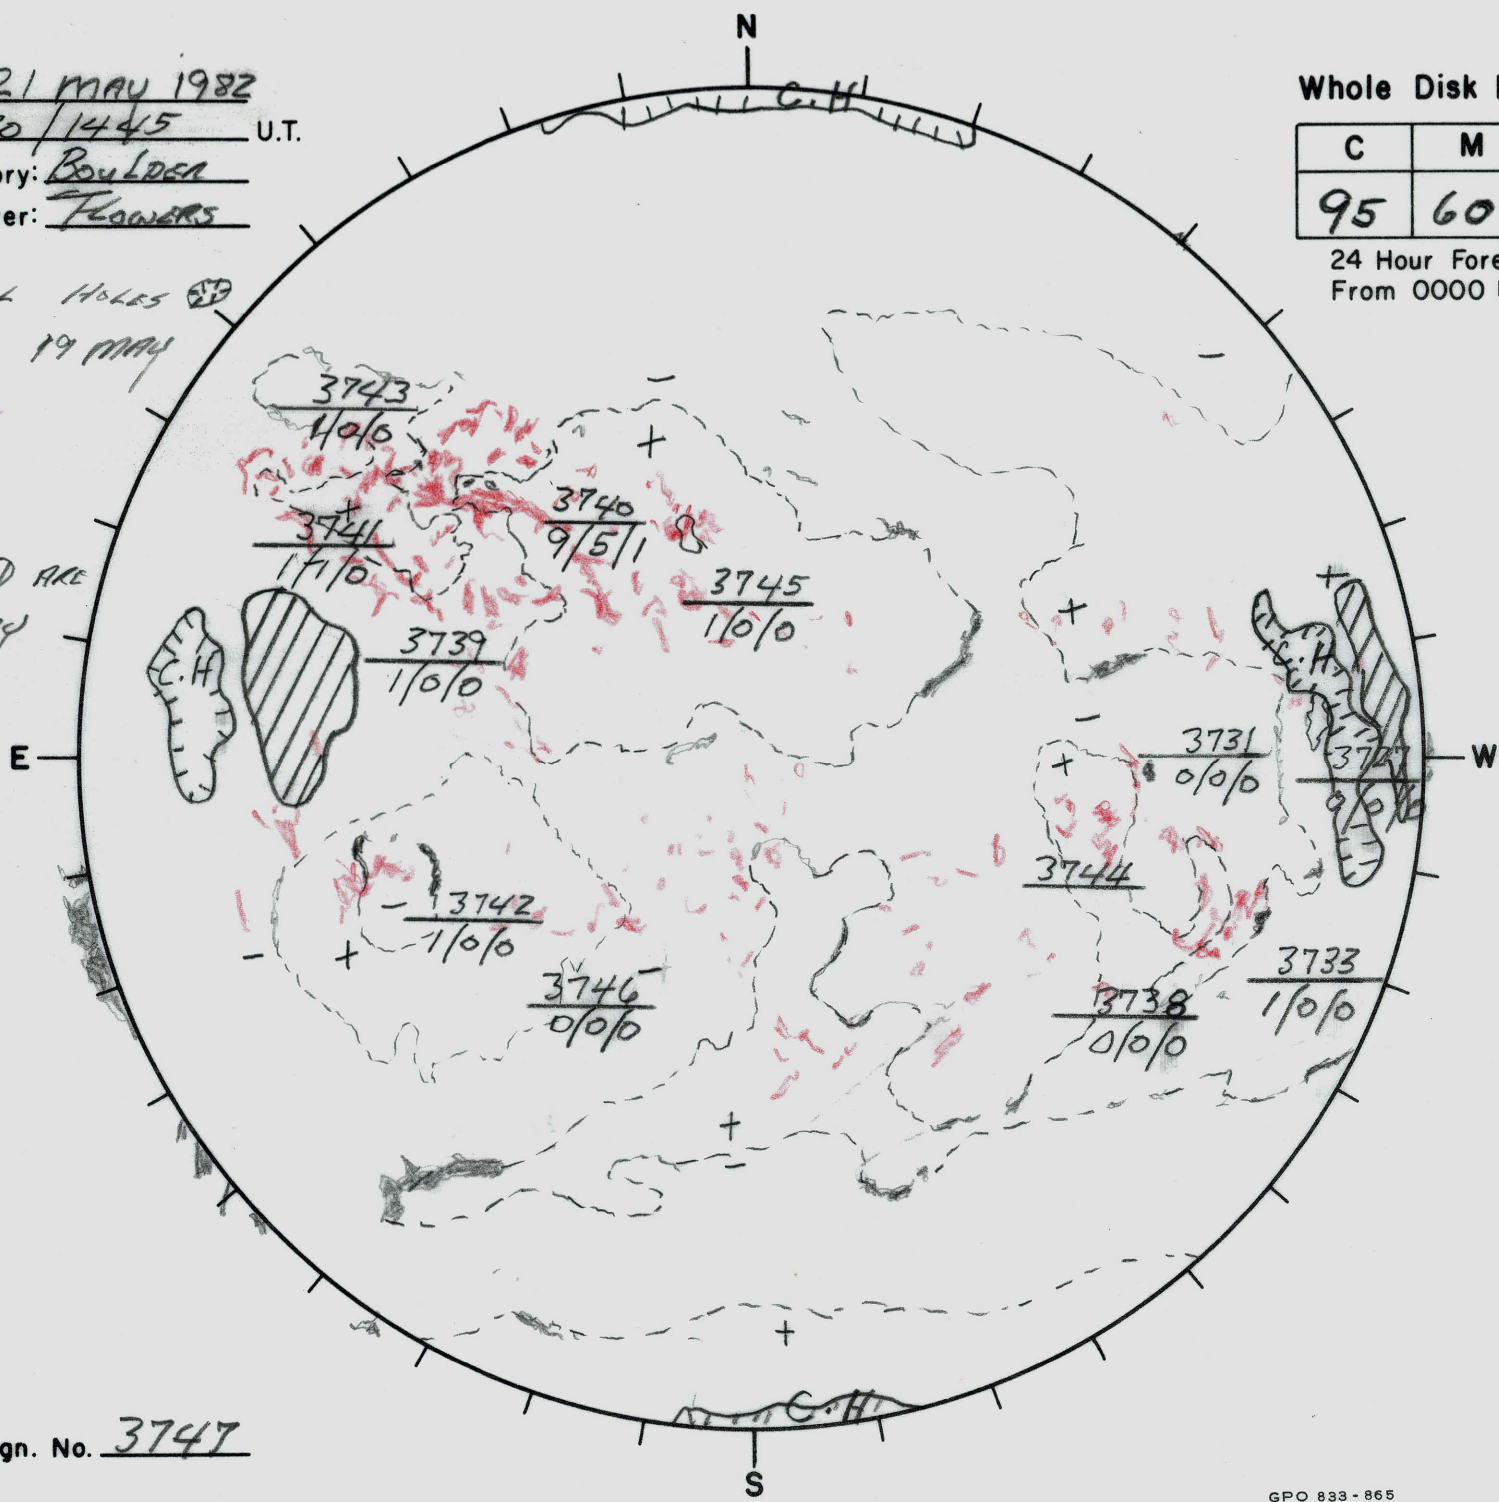

Date: 21 MAY 1982
 Time: 20/1445 U.T.
 Observatory: BOULDER
 Forecaster: FLOWERS

Whole Disk Forecast

C	M	X
95	60	05

24 Hour Forecast
 From 0000 U.T. to 0000 U.T.

CORONAL HOLES 
 ARE FOR 19 MAY

CORONAL HOLES  ARE
 FOR 20 MAY