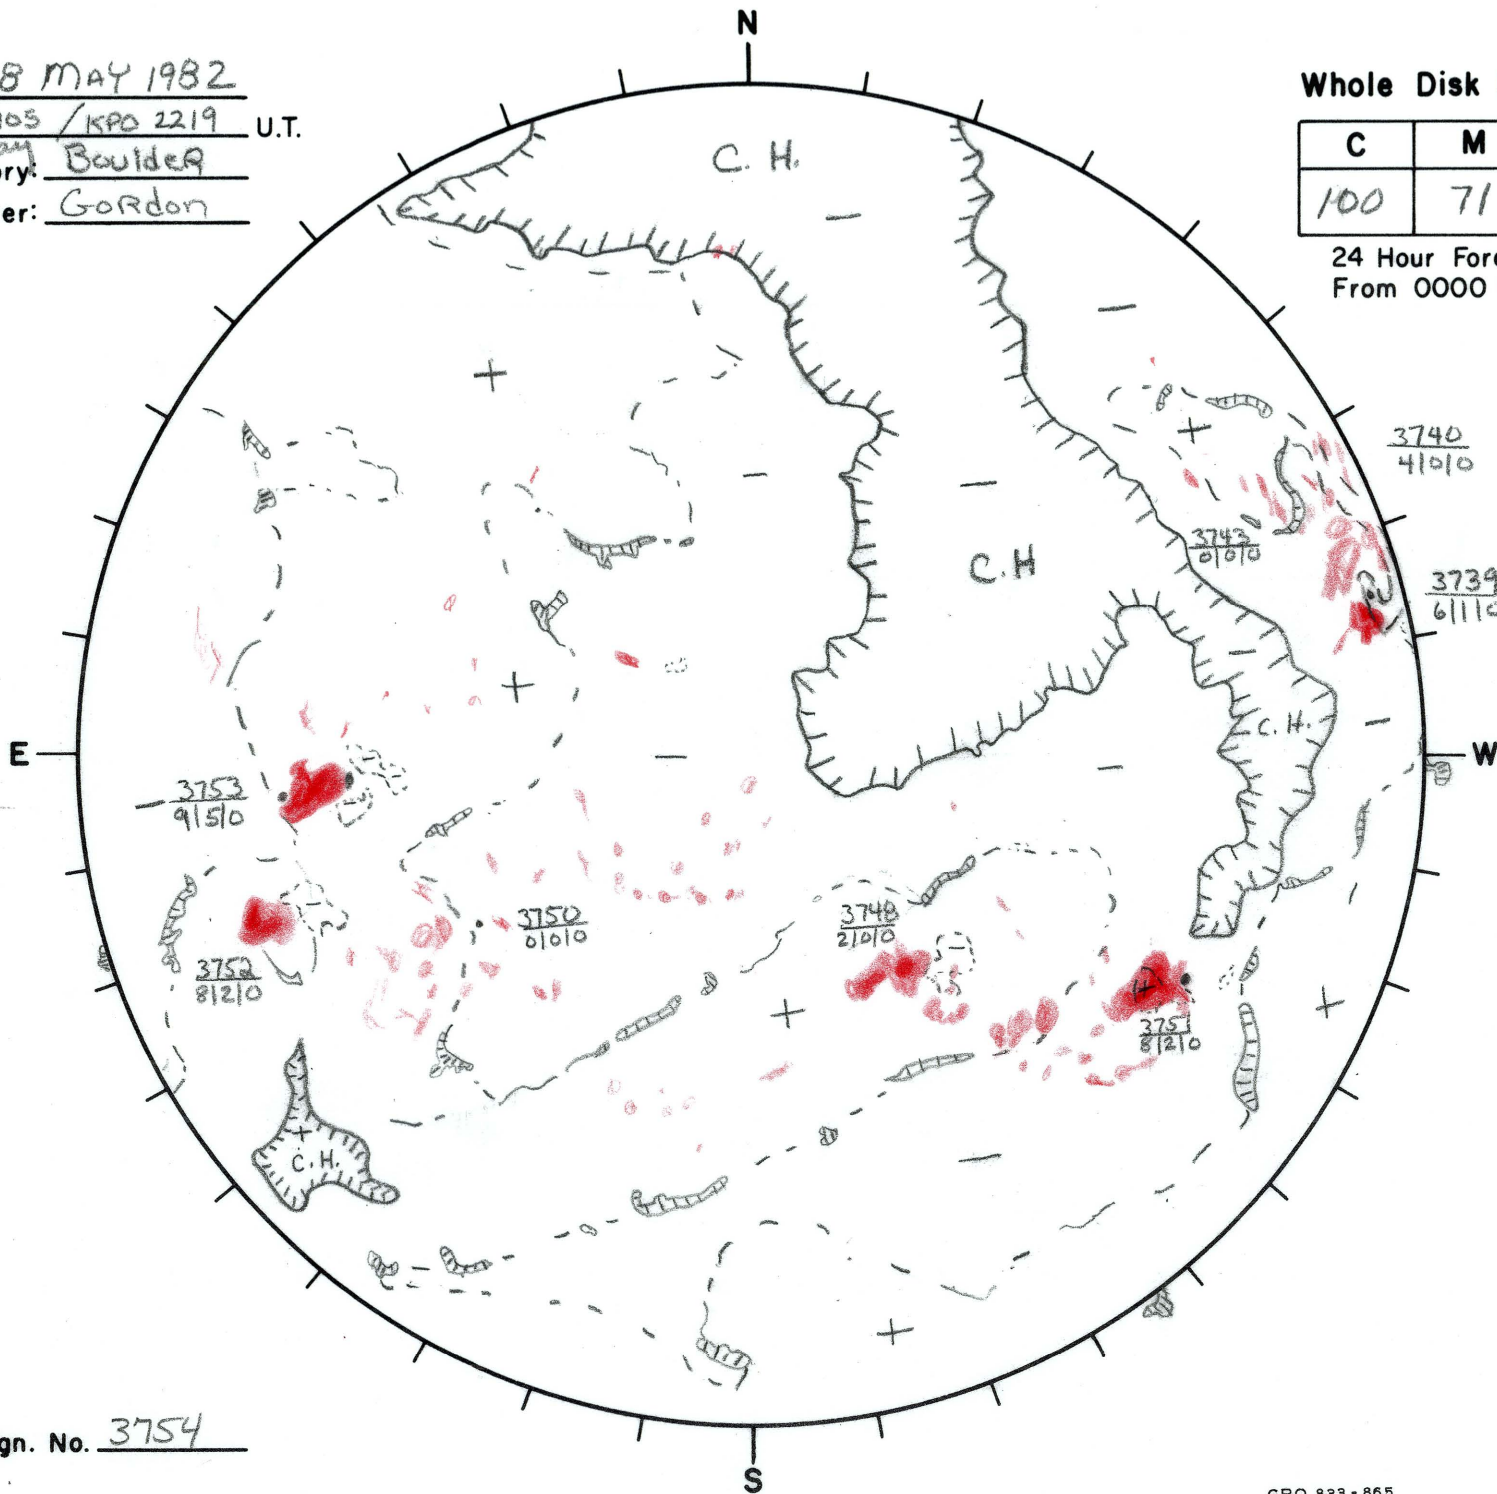

Date: 28 MAY 1982
 Time: 1705 / KPO 2219 U.T.
 Observatory: Boulder
 Forecaster: Gordon

Whole Disk Forecast

C	M	X	P
100	71	05	01

24 Hour Forecast
 From 0000 U.T. to 0000 U.T.

Next Rgn. No. 3754

L_t 242.0
 B_t -1.2