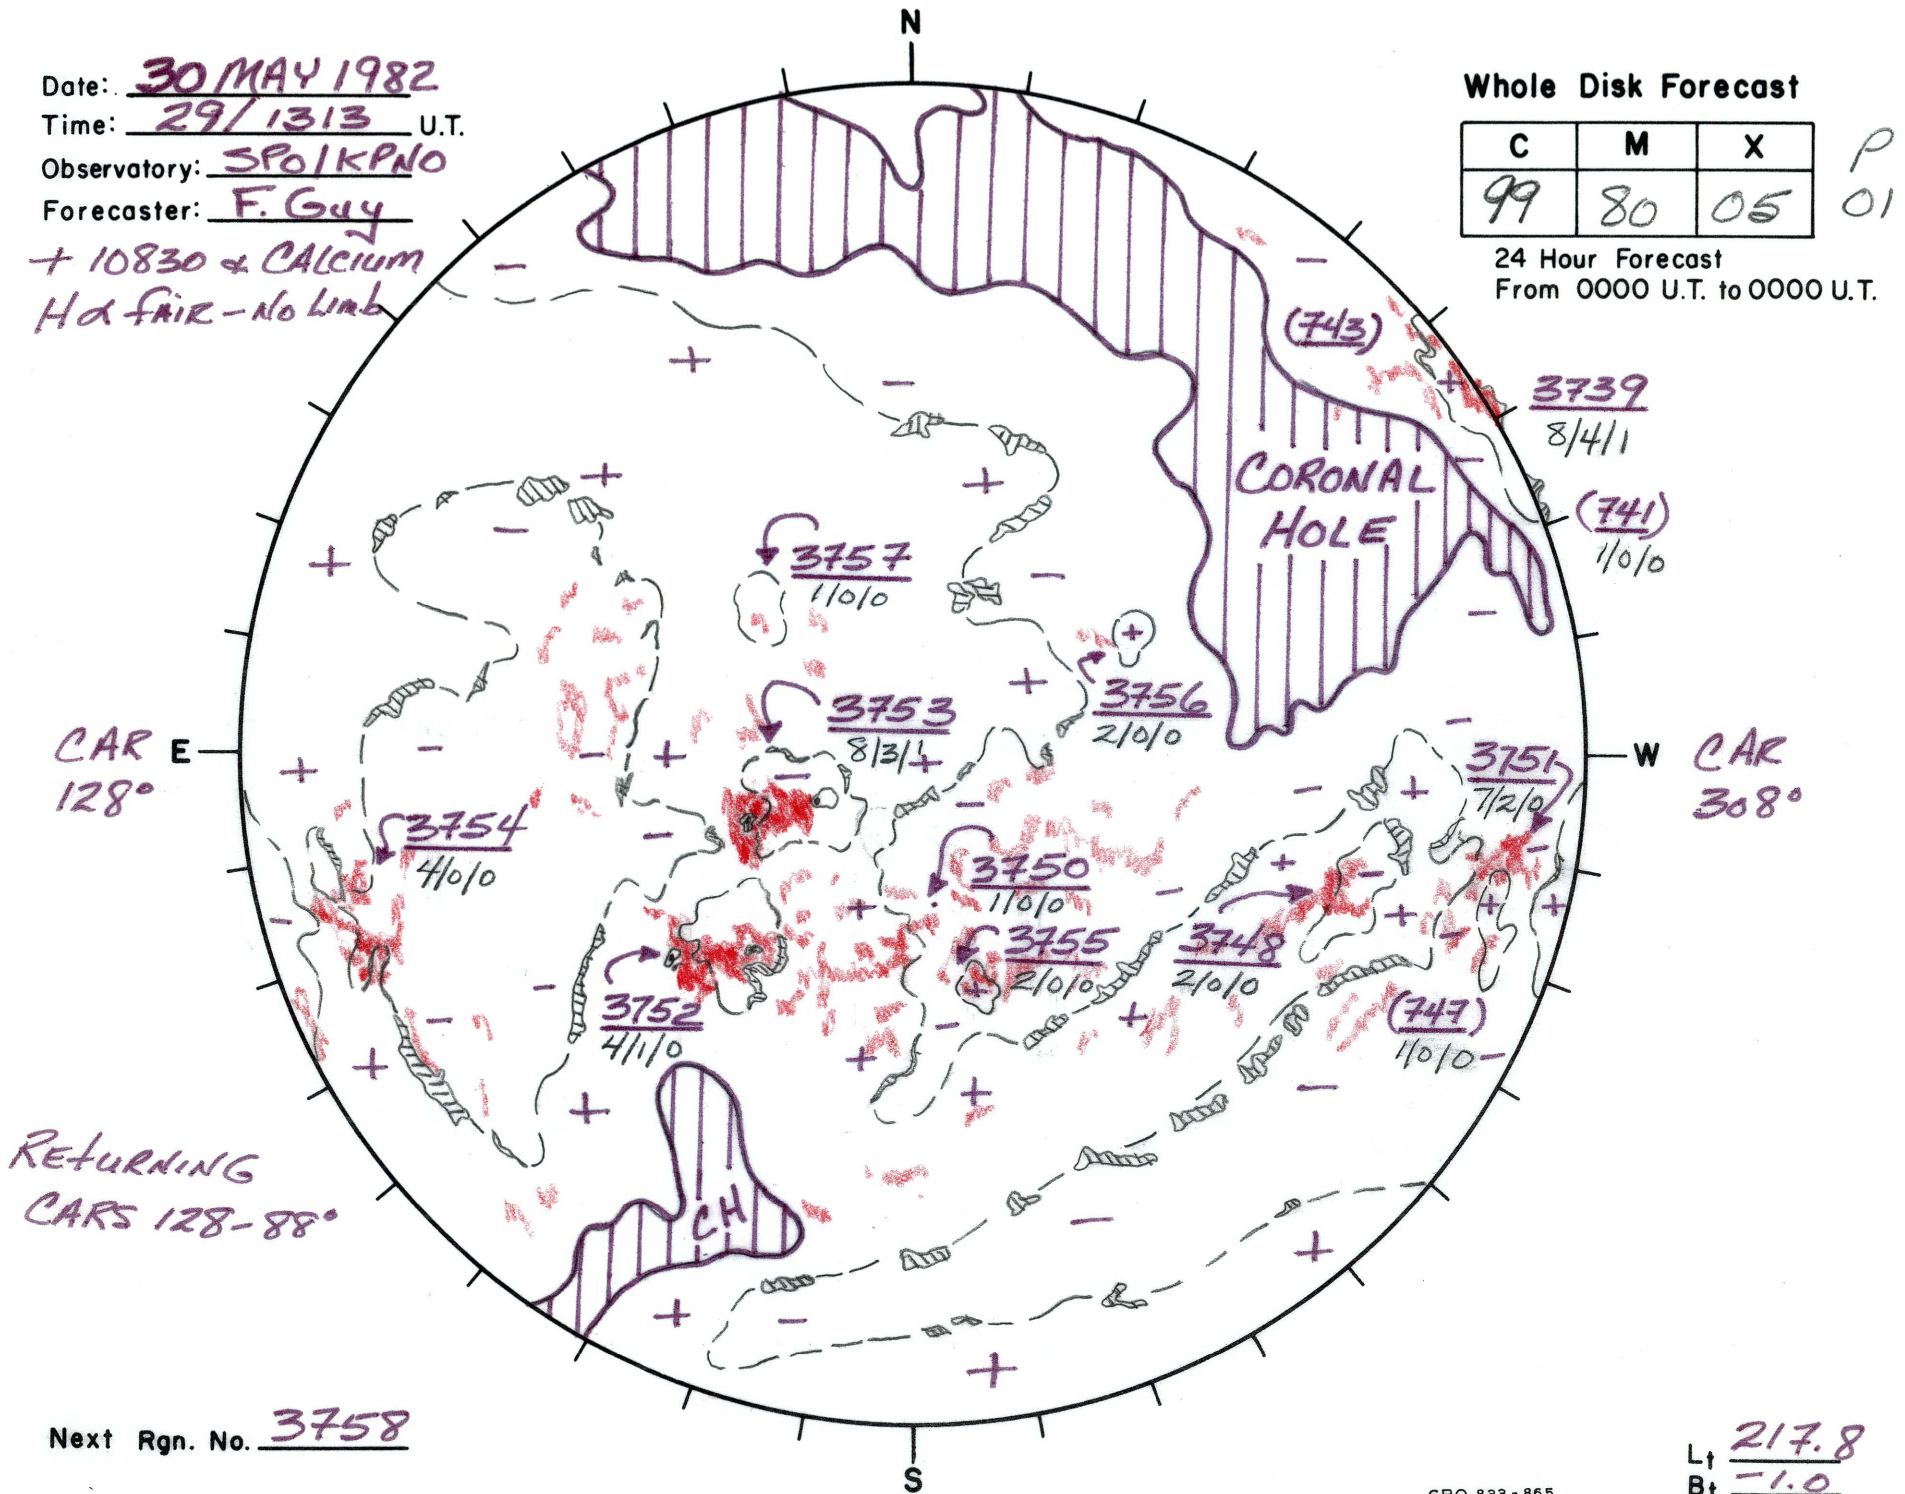

Date: 30 MAY 1982
 Time: 29/1313 U.T.
 Observatory: SP01KPNO
 Forecaster: F. Guy
 + 10830 & CALCIUM
 HD FAIR - NO LIMB

Whole Disk Forecast

C	M	X	P
99	80	05	01

24 Hour Forecast
 From 0000 U.T. to 0000 U.T.

L_f 217.8
 B_f -1.0