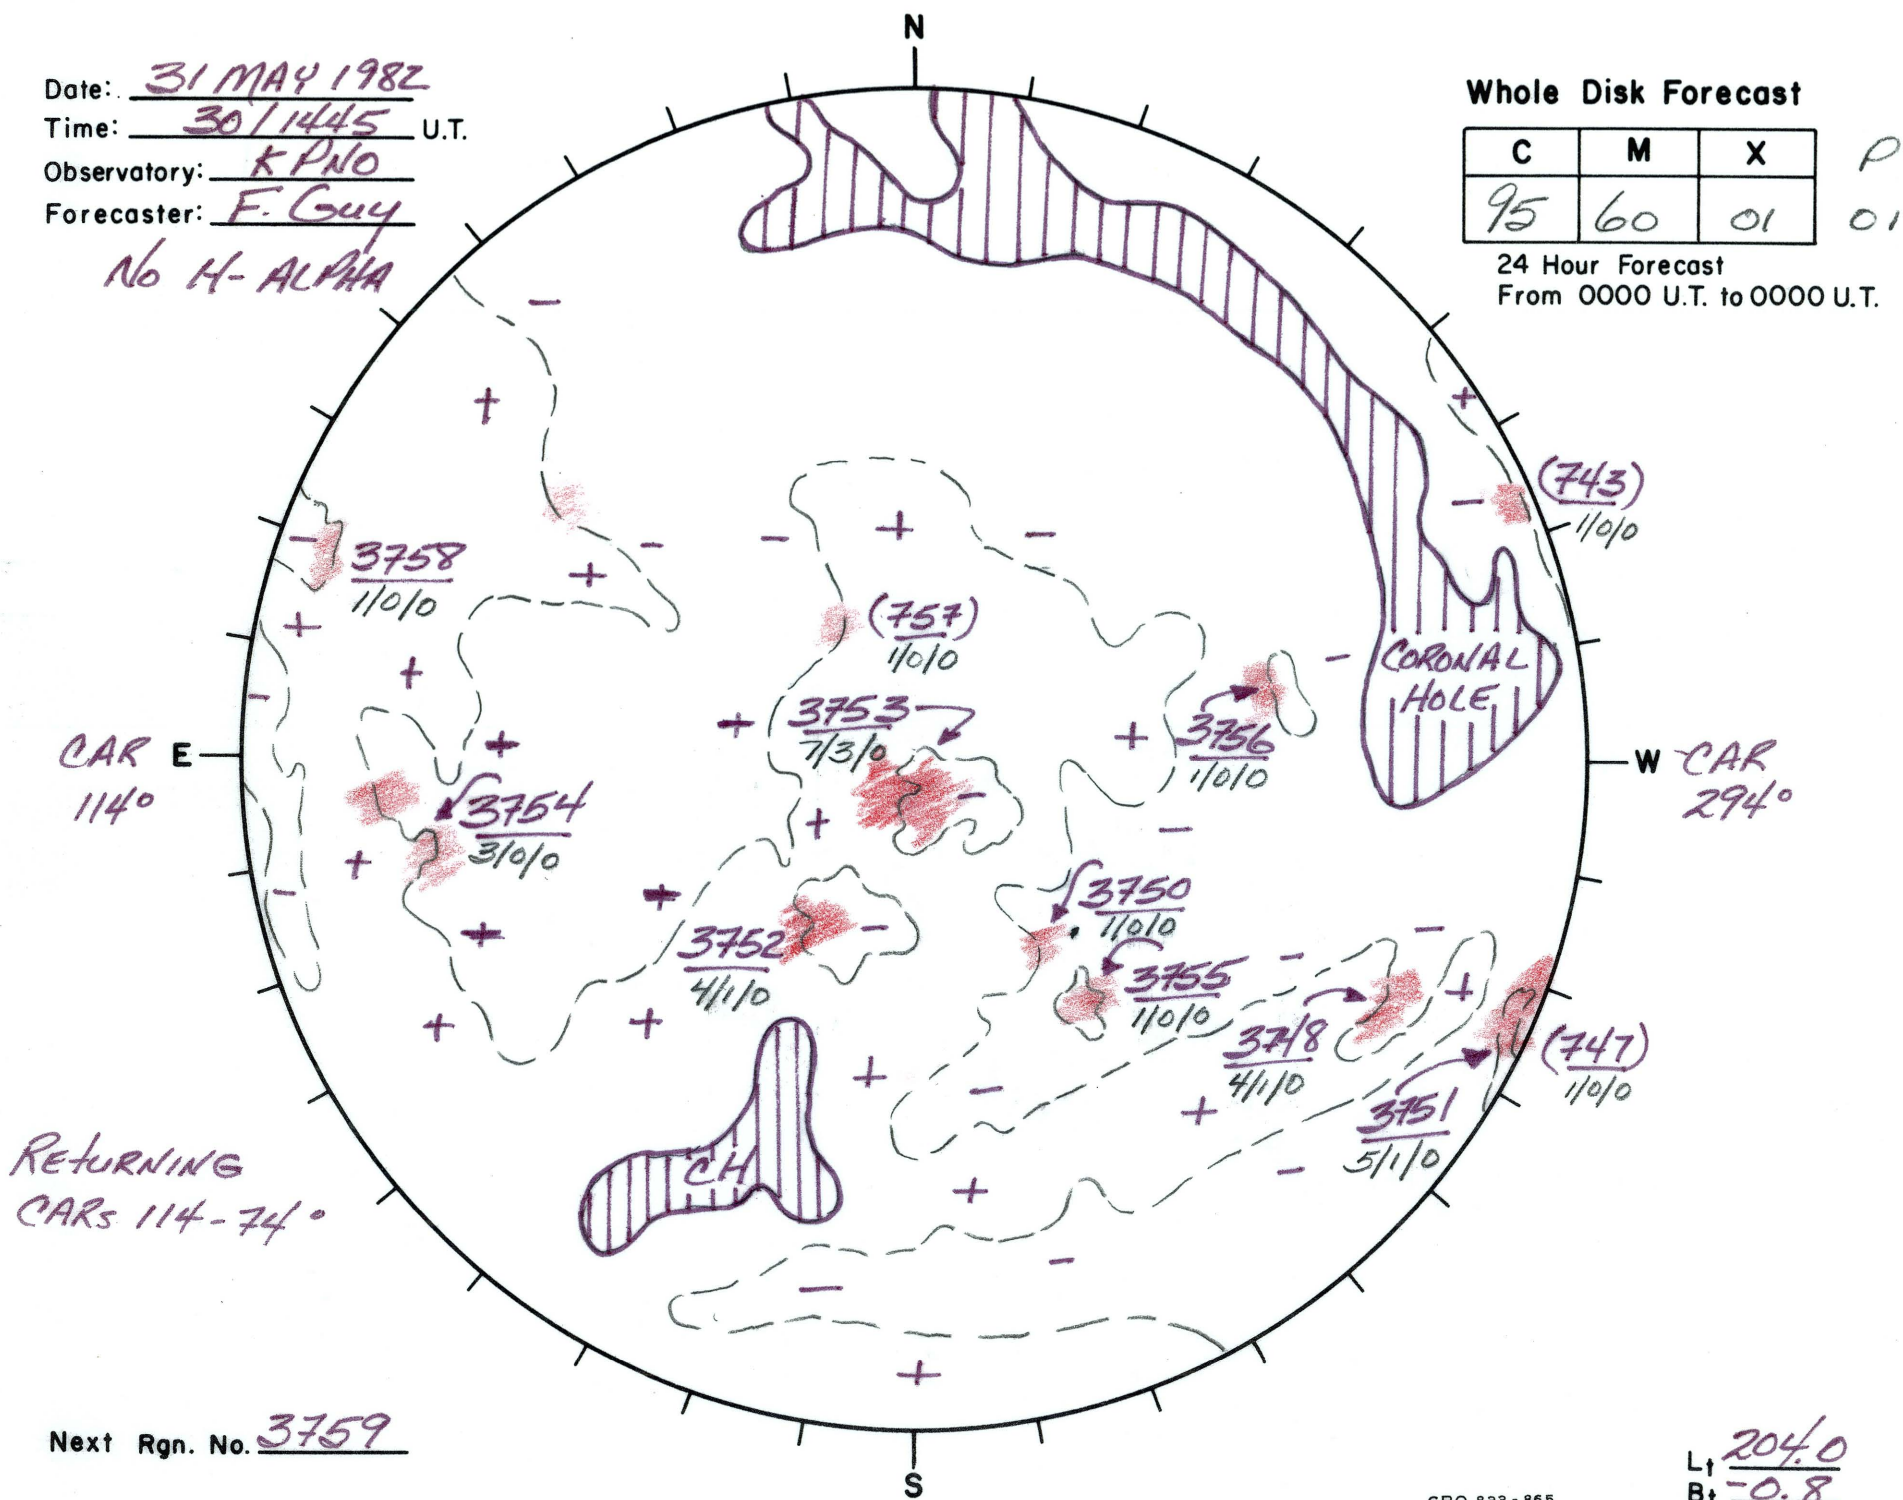

Date: 31 MAY 1982
 Time: 30/1445 U.T.
 Observatory: KPNO
 Forecaster: F. Guy

No H-ALPHA

Whole Disk Forecast

C	M	X	P
95	60	01	01

24 Hour Forecast
 From 0000 U.T. to 0000 U.T.

RETURNING
 CARs 114-74°

Next Rgn. No. 3759

L↑ 204.0
 B↑ -0.8