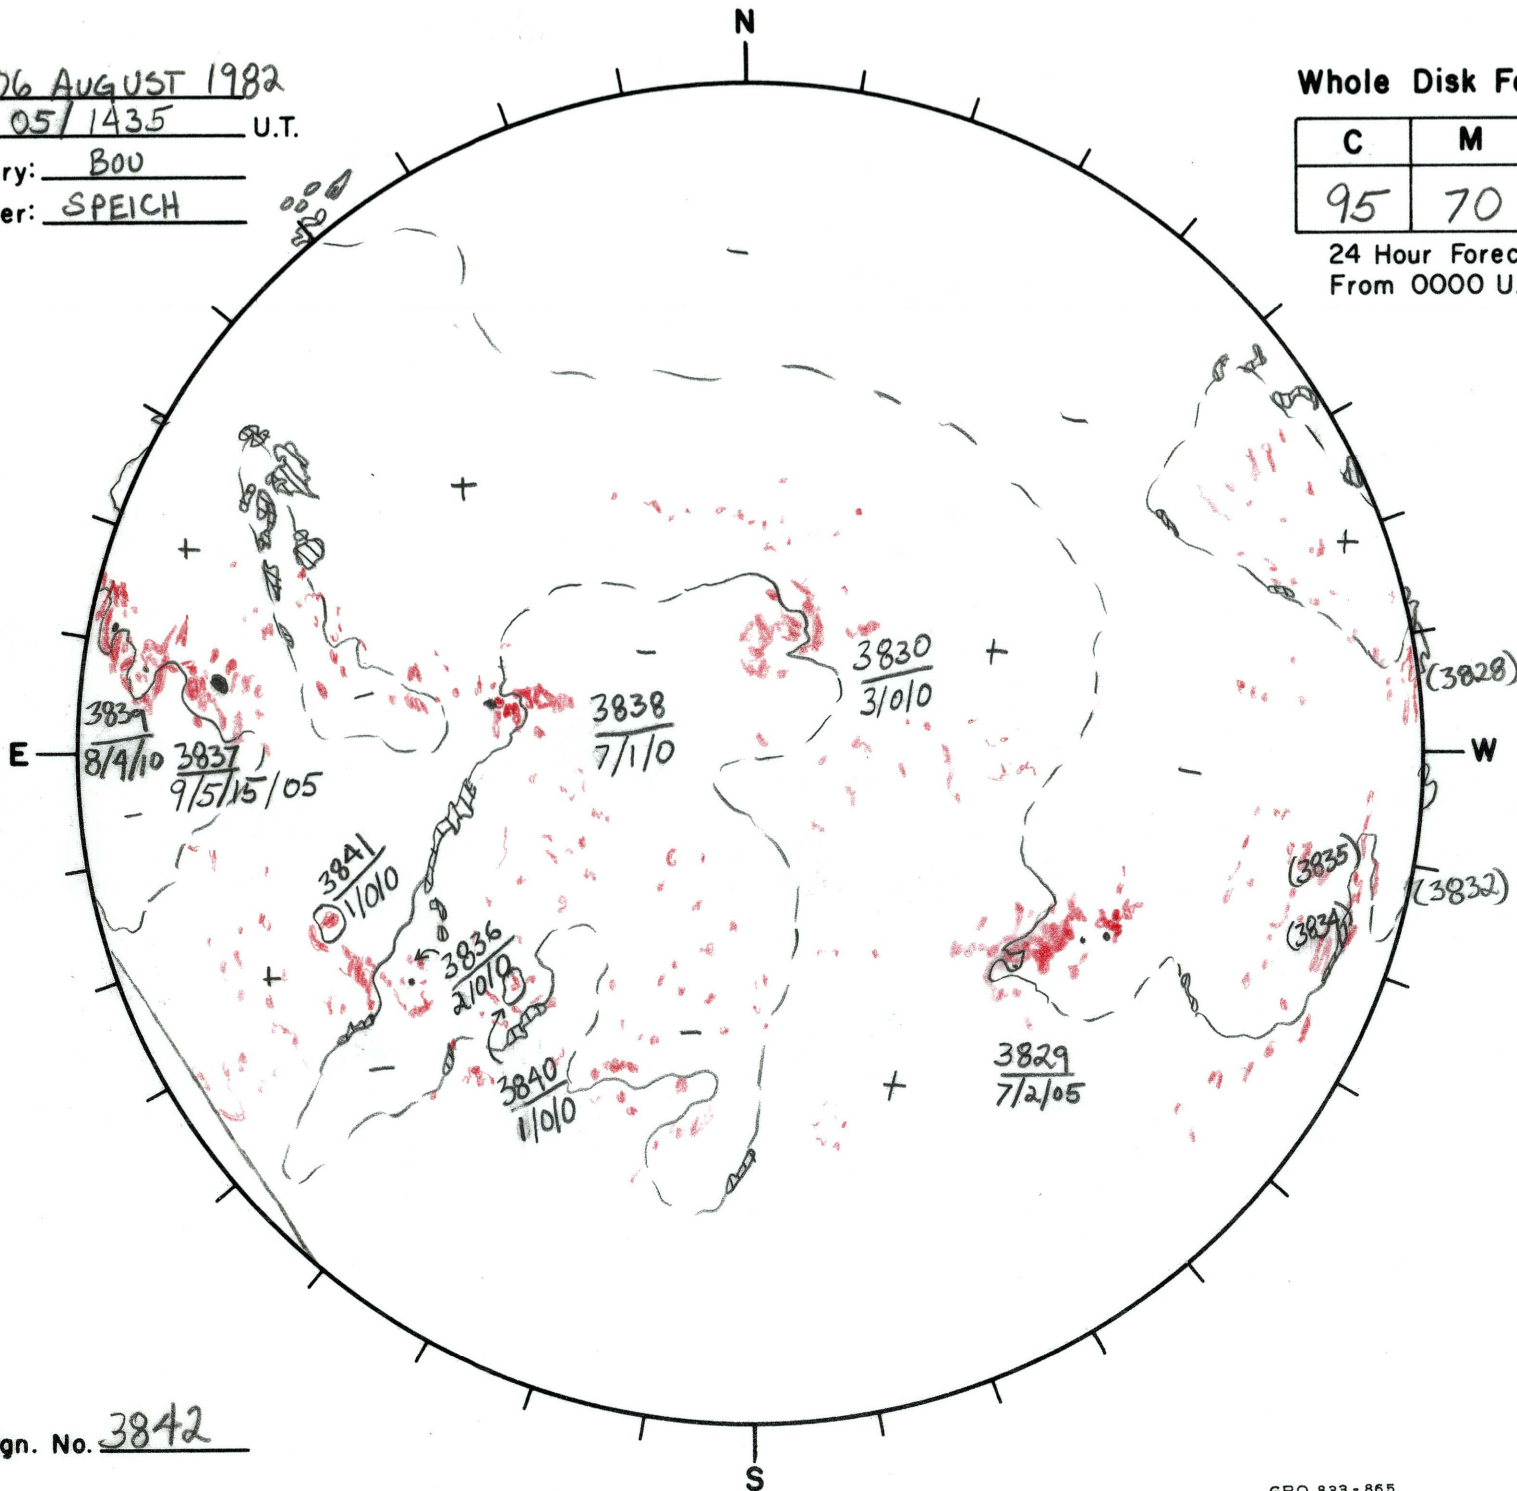

Date: 06 AUGUST 1982
 Time: 05/1435 U.T.
 Observatory: B00
 Forecaster: SPEICH

Whole Disk Forecast

C	M	X	P
95	70	10	10

24 Hour Forecast
 From 0000 U.T. to 0000 U.T.

Next Rgn. No. 3842

L† 37.4°
 B† +6.1°