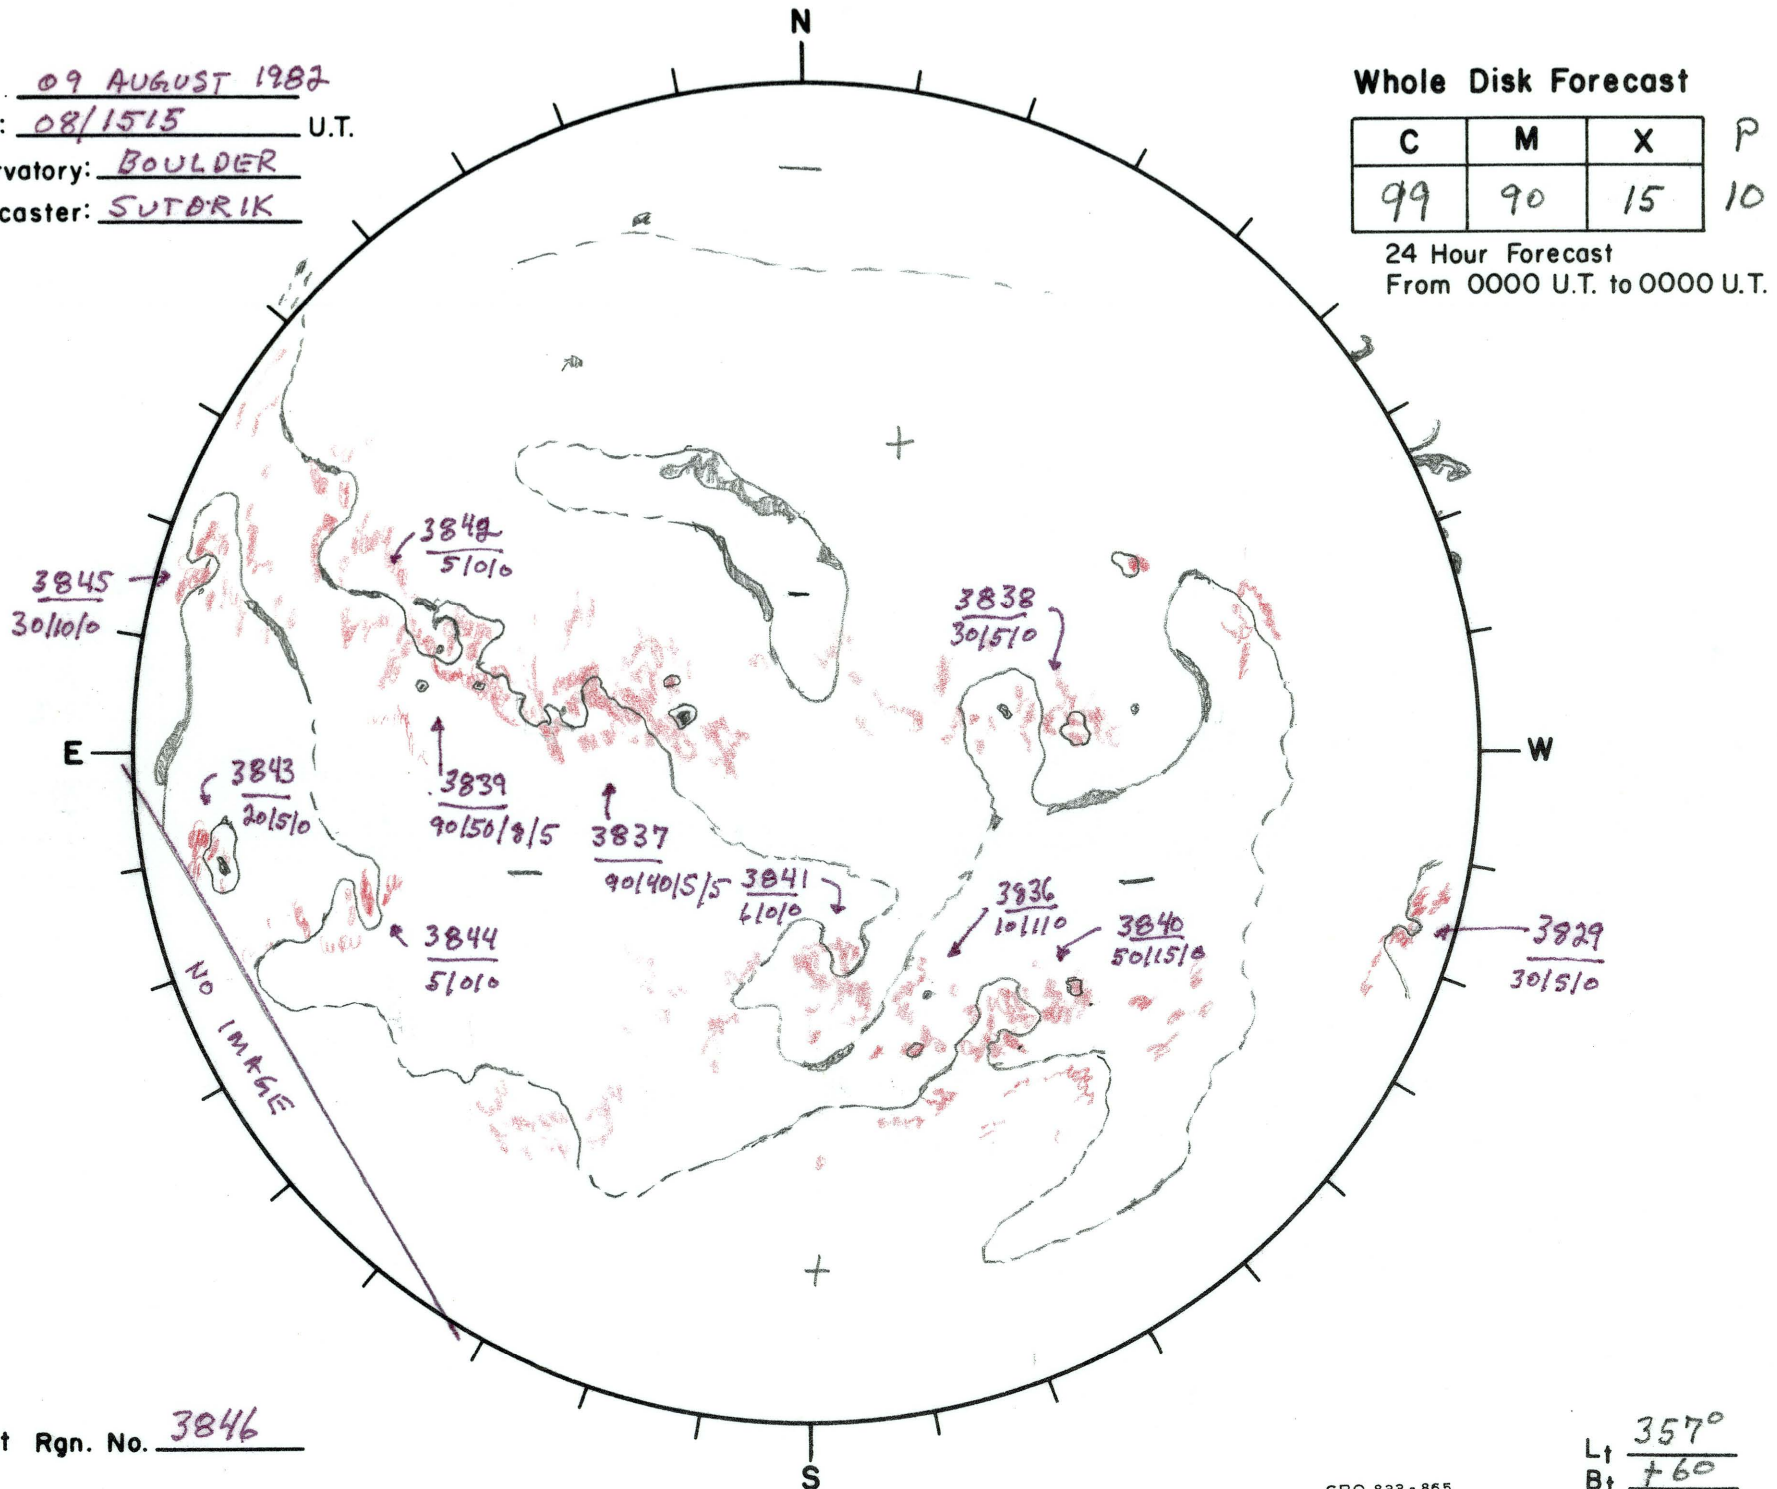

Date: 09 AUGUST 1987  
 Time: 08/1515 U.T.  
 Observatory: BOULDER  
 Forecaster: SUTORIK

Whole Disk Forecast

C	M	X	P
99	90	15	10

24 Hour Forecast  
 From 0000 U.T. to 0000 U.T.

Next Rgn. No. 3846

L<sub>t</sub> 357°  
 B<sub>t</sub> +60