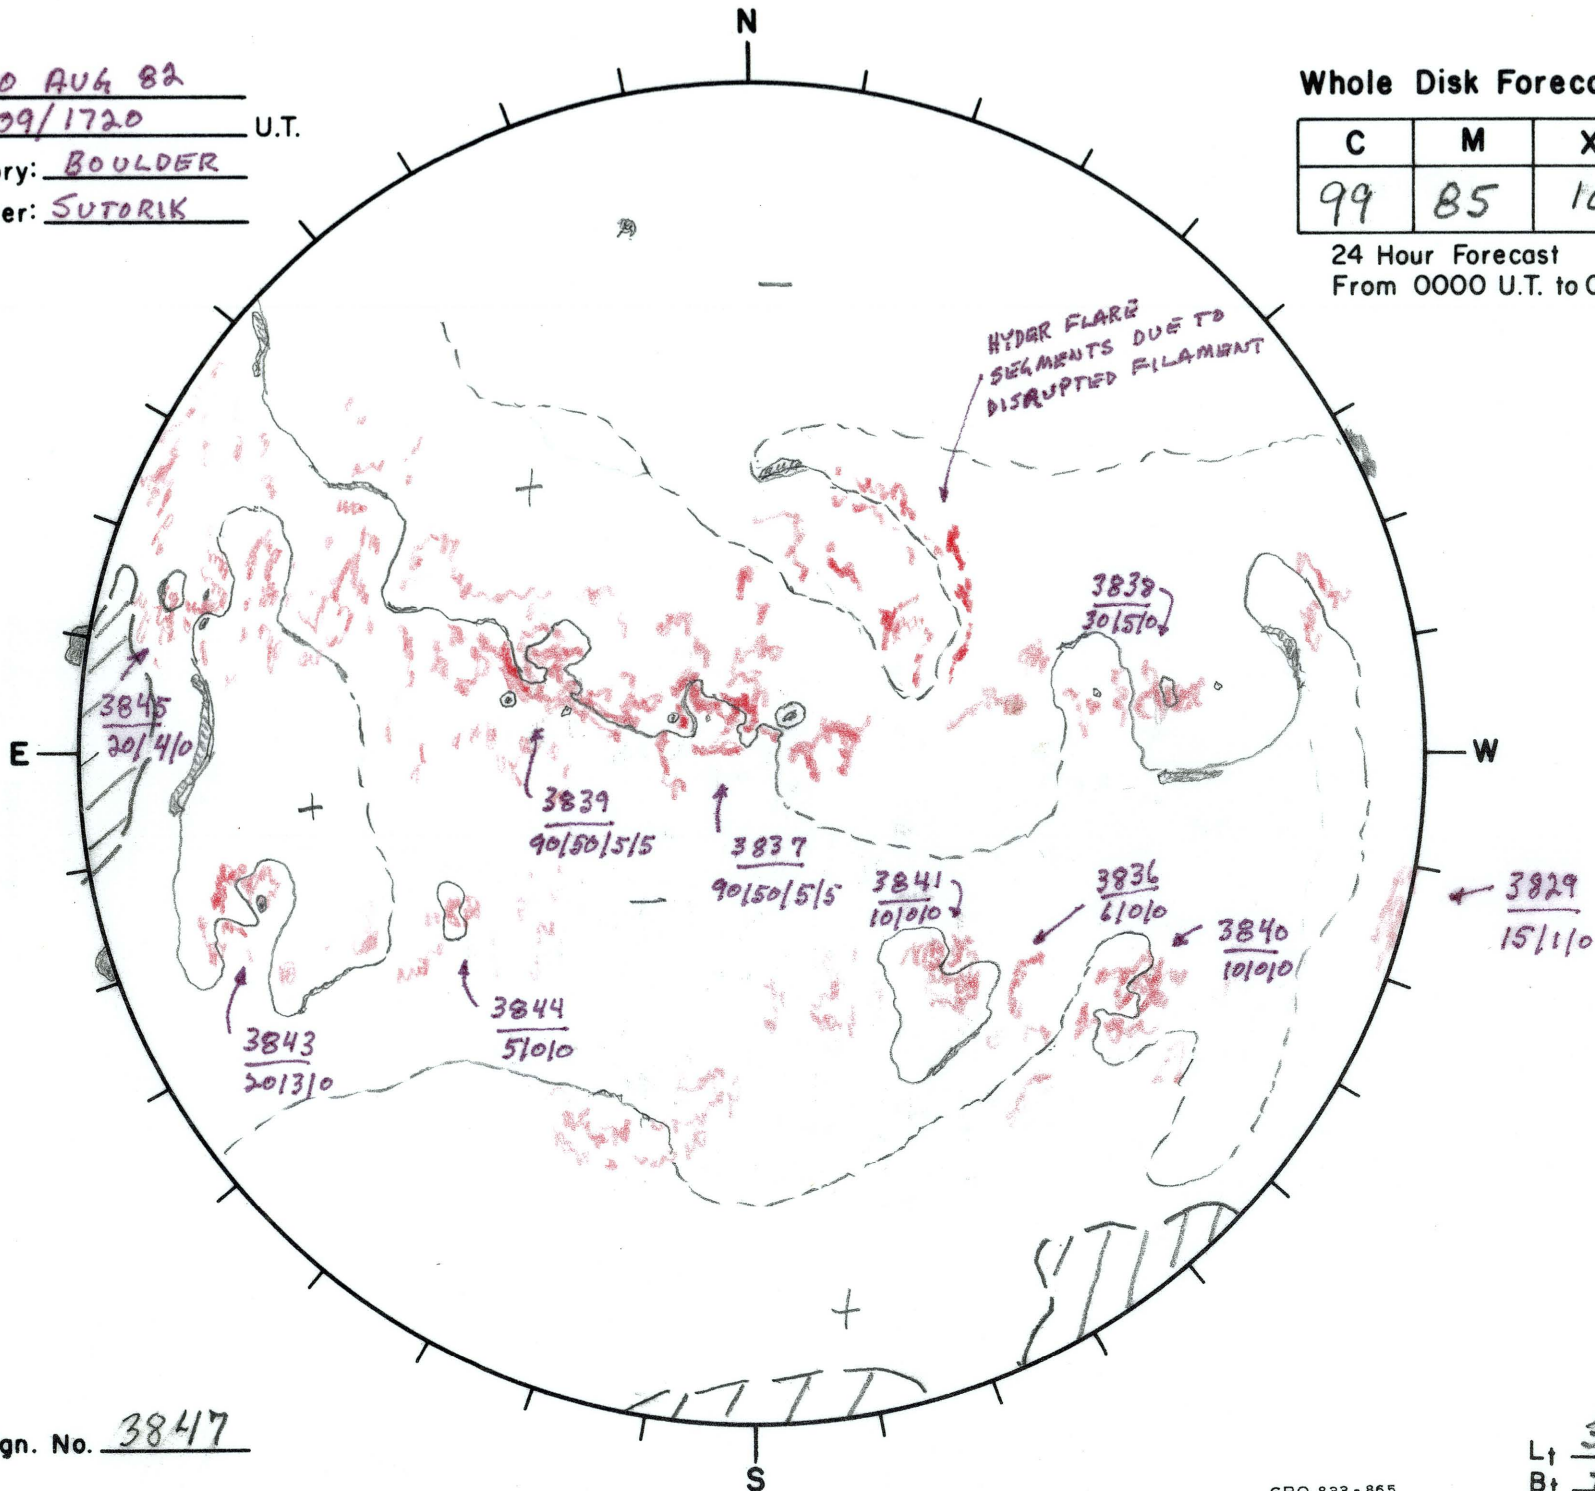

Date: 10 AUG 82
 Time: 09/1720 U.T.
 Observatory: BOULDER
 Forecaster: SUTORIK

Whole Disk Forecast

C	M	X	P
99	85	10	10

24 Hour Forecast
 From 0000 U.T. to 0000 U.T.

Next Rgn. No. 3847

L₁ 343°
 B₁ +6°