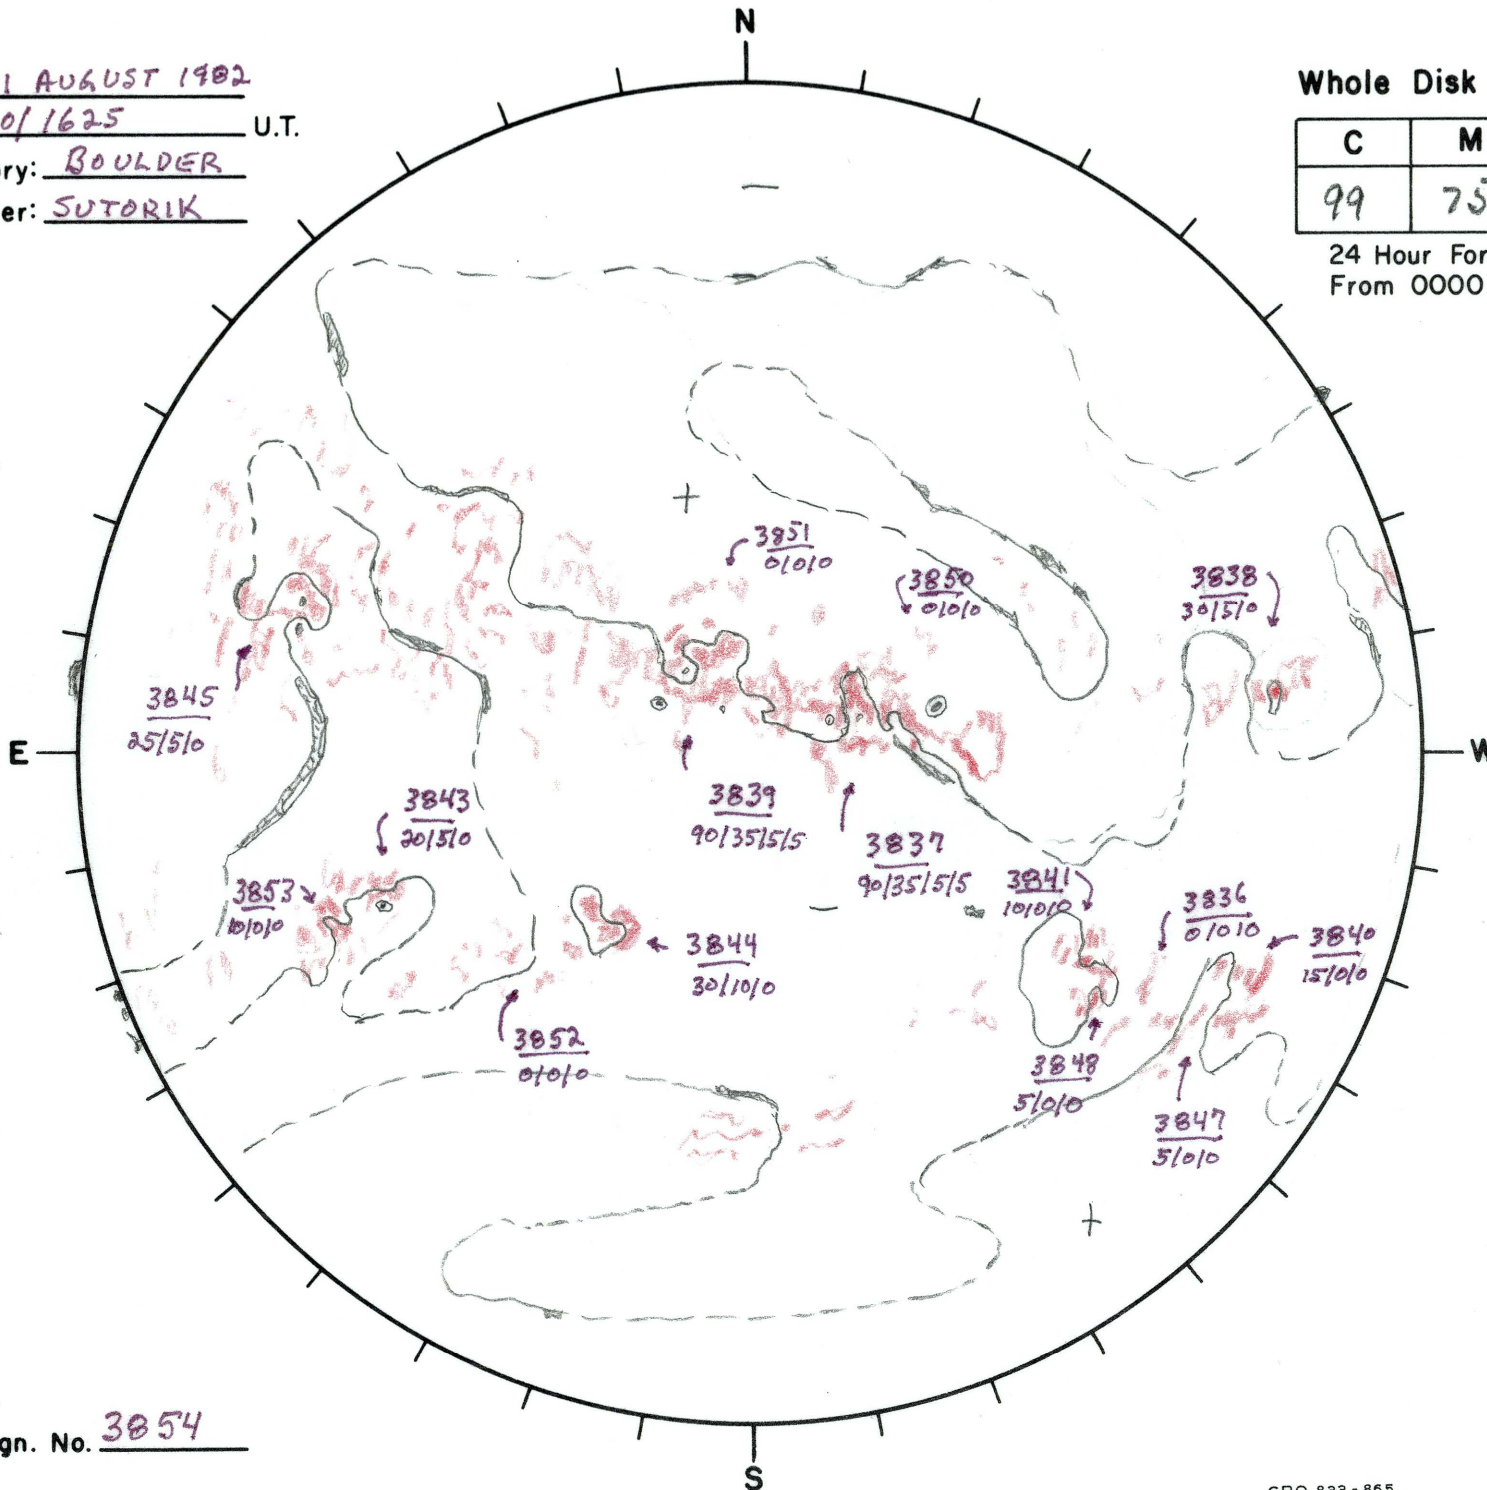

Date: 11 AUGUST 1982
 Time: 10/1625 U.T.
 Observatory: BOULDER
 Forecaster: SUTORIK

Whole Disk Forecast

C	M	X	P
99	75	10	10

24 Hour Forecast
 From 0000 U.T. to 0000 U.T.

Next Rgn. No. 3854

Lt 330°
 Bt +6°