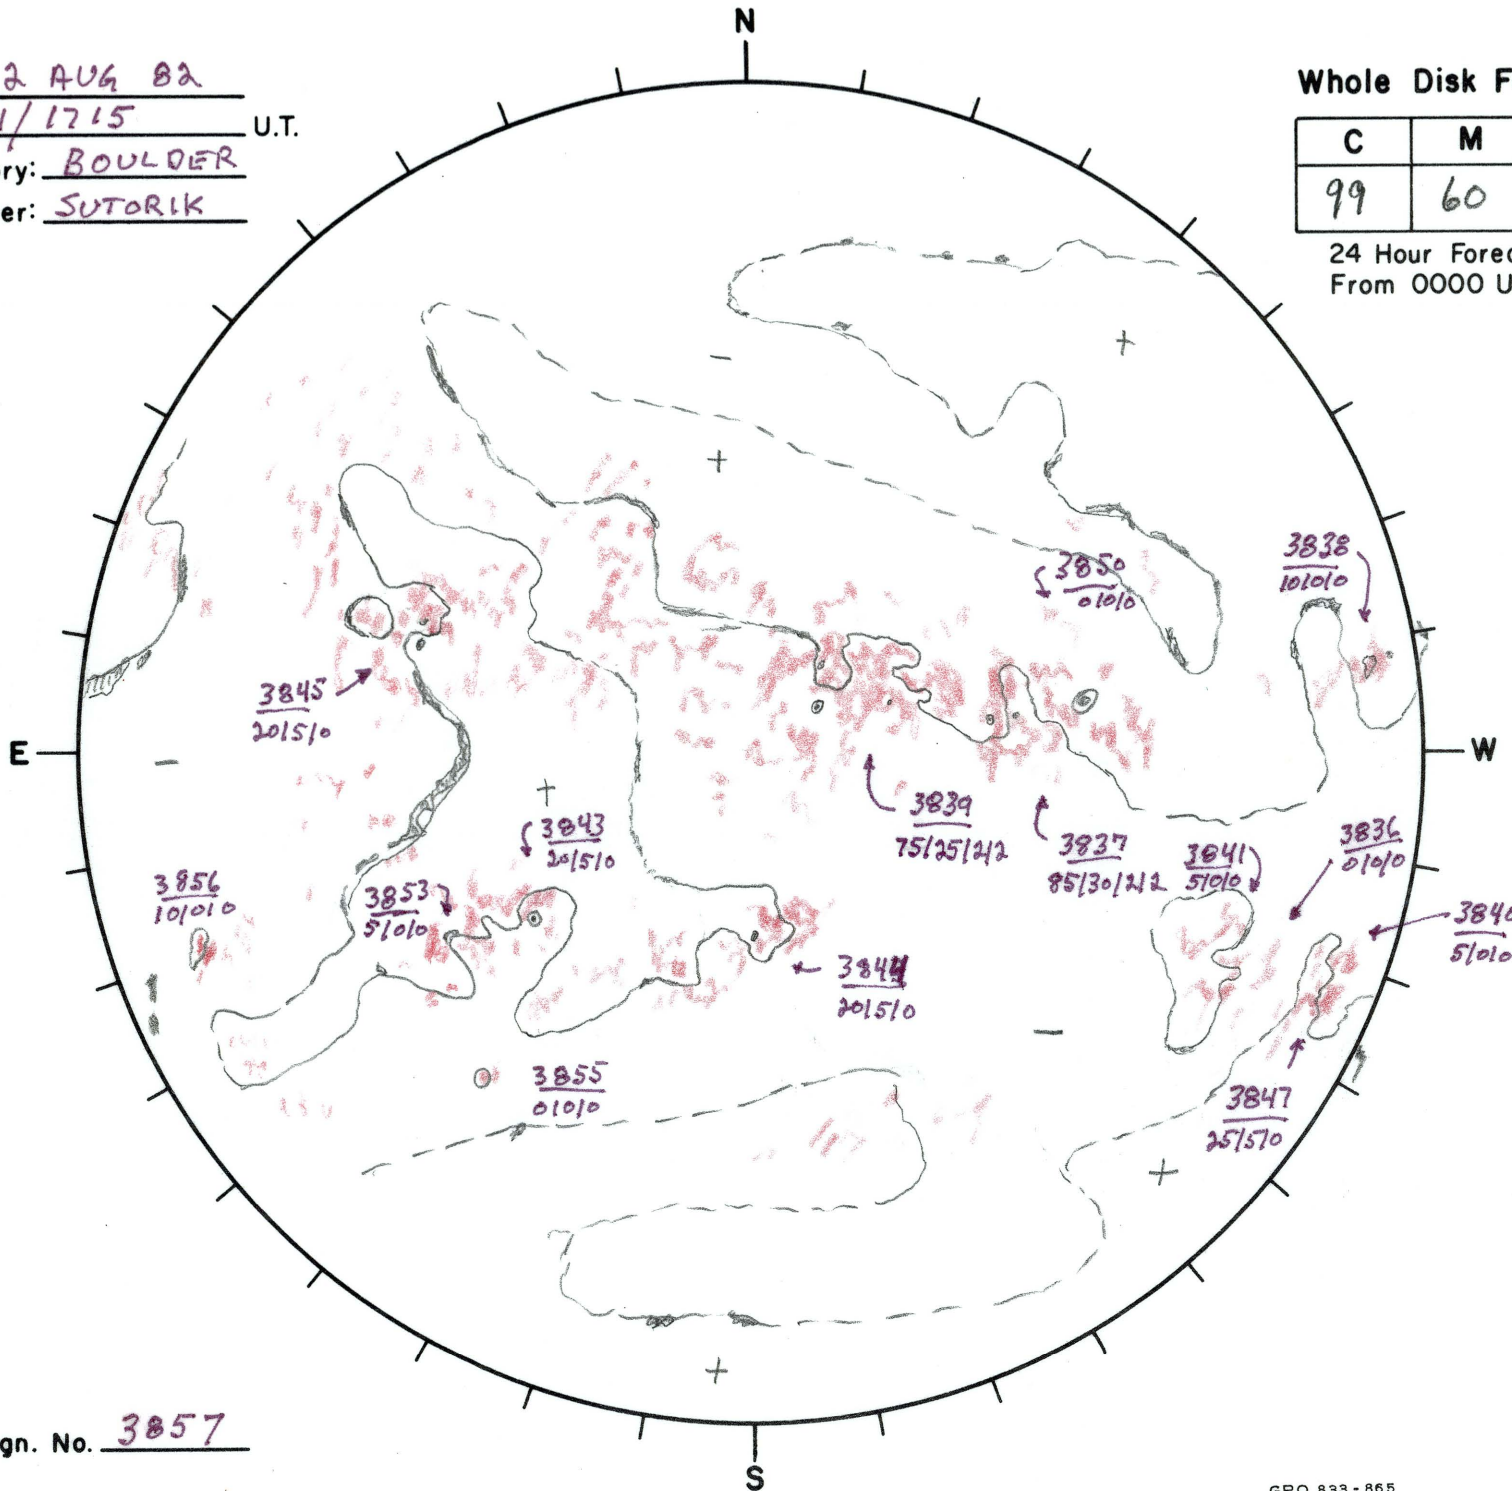

Date: 12 AUG 82  
 Time: 11/1715 U.T.  
 Observatory: BOULDER  
 Forecaster: SUTORIK

Whole Disk Forecast

C	M	X	P
99	60	5	5

24 Hour Forecast  
 From 0000 U.T. to 0000 U.T.

Next Rgn. No. 3857

L<sub>t</sub> 316°  
 B<sub>t</sub> +6.5°