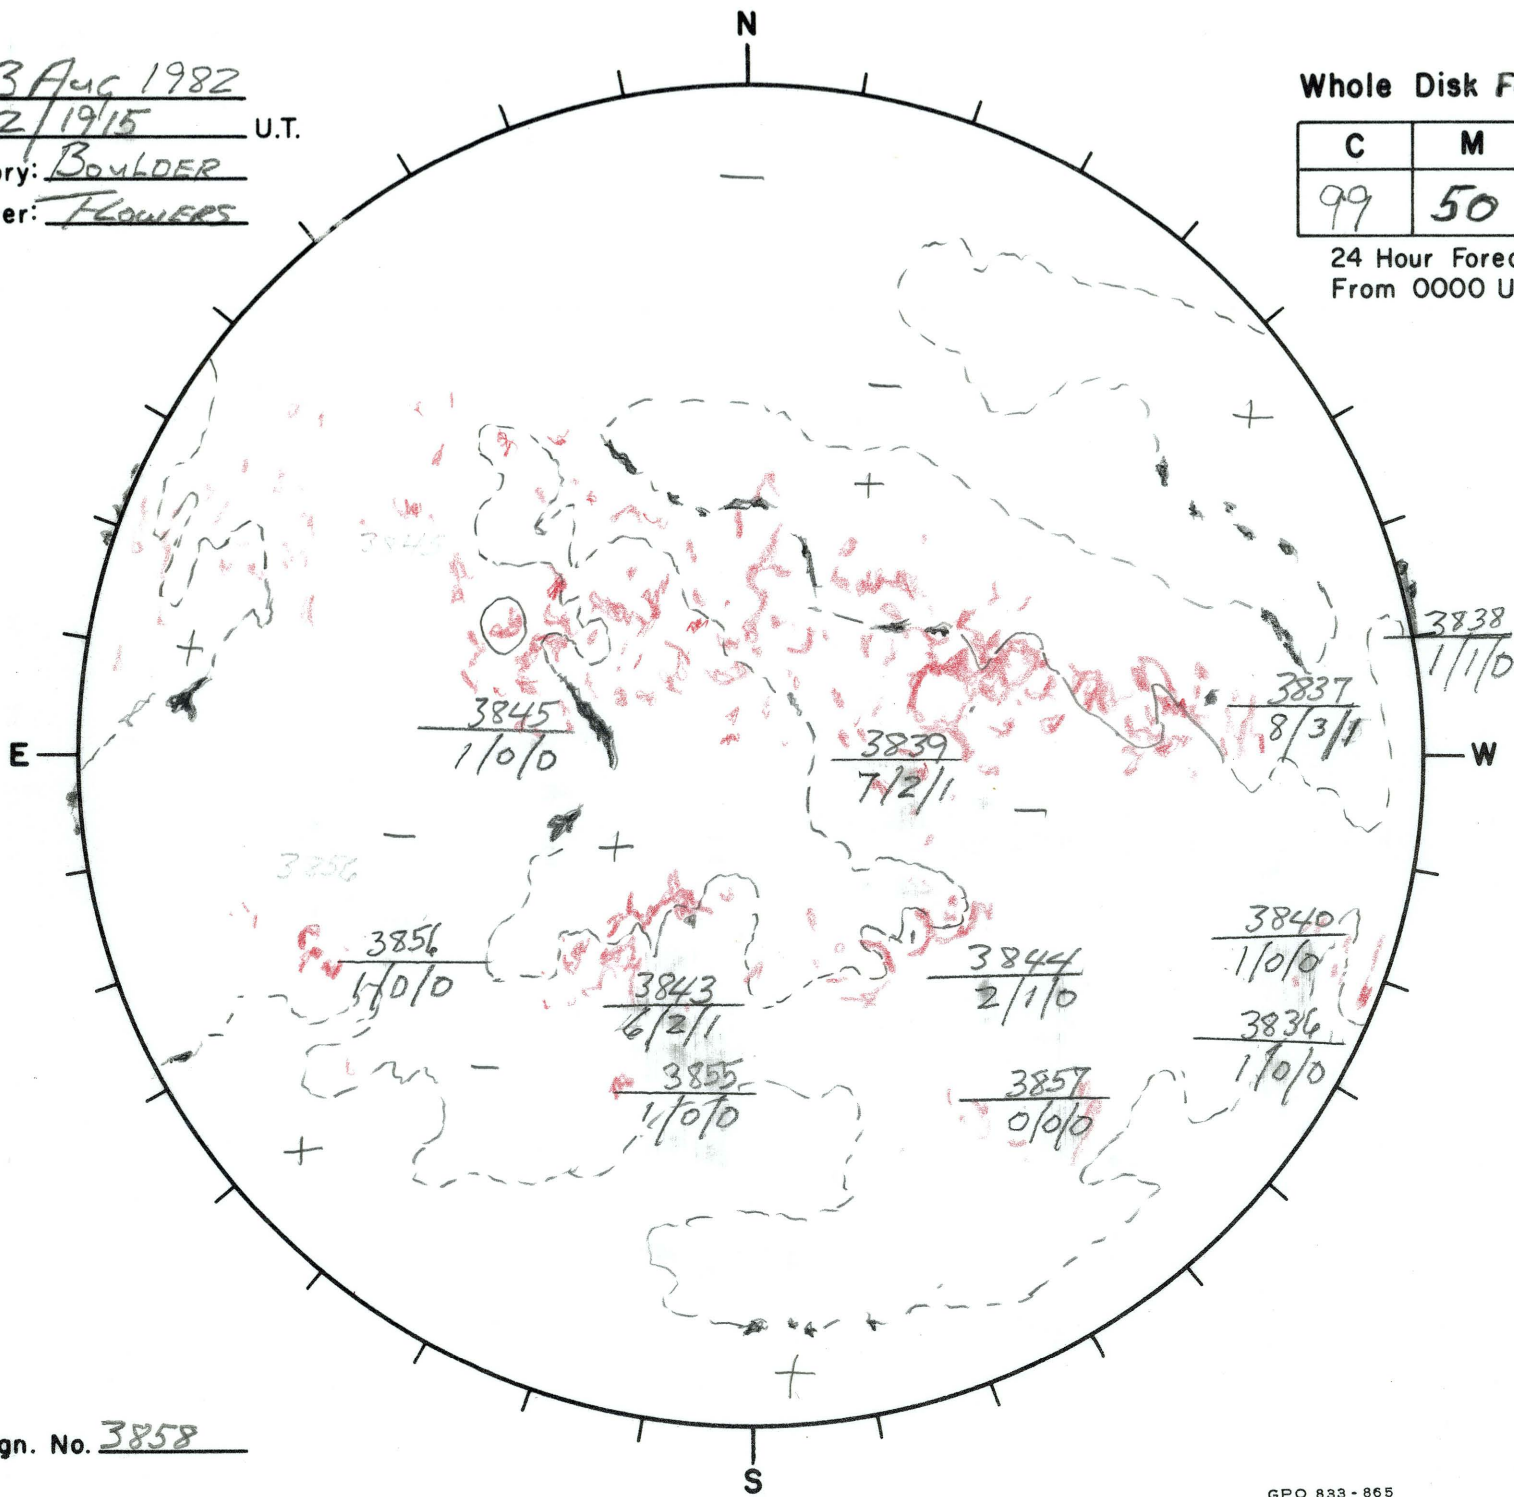

Date: 13 Aug 1982  
 Time: 12/19/15 U.T.  
 Observatory: BOULDER  
 Forecaster: FLOWERS

Whole Disk Forecast

C	M	X	P
99	50	05	01

24 Hour Forecast  
 From 0000 U.T. to 0000 U.T.

Next Rgn. No. 3858

L† 305  
 B† 76