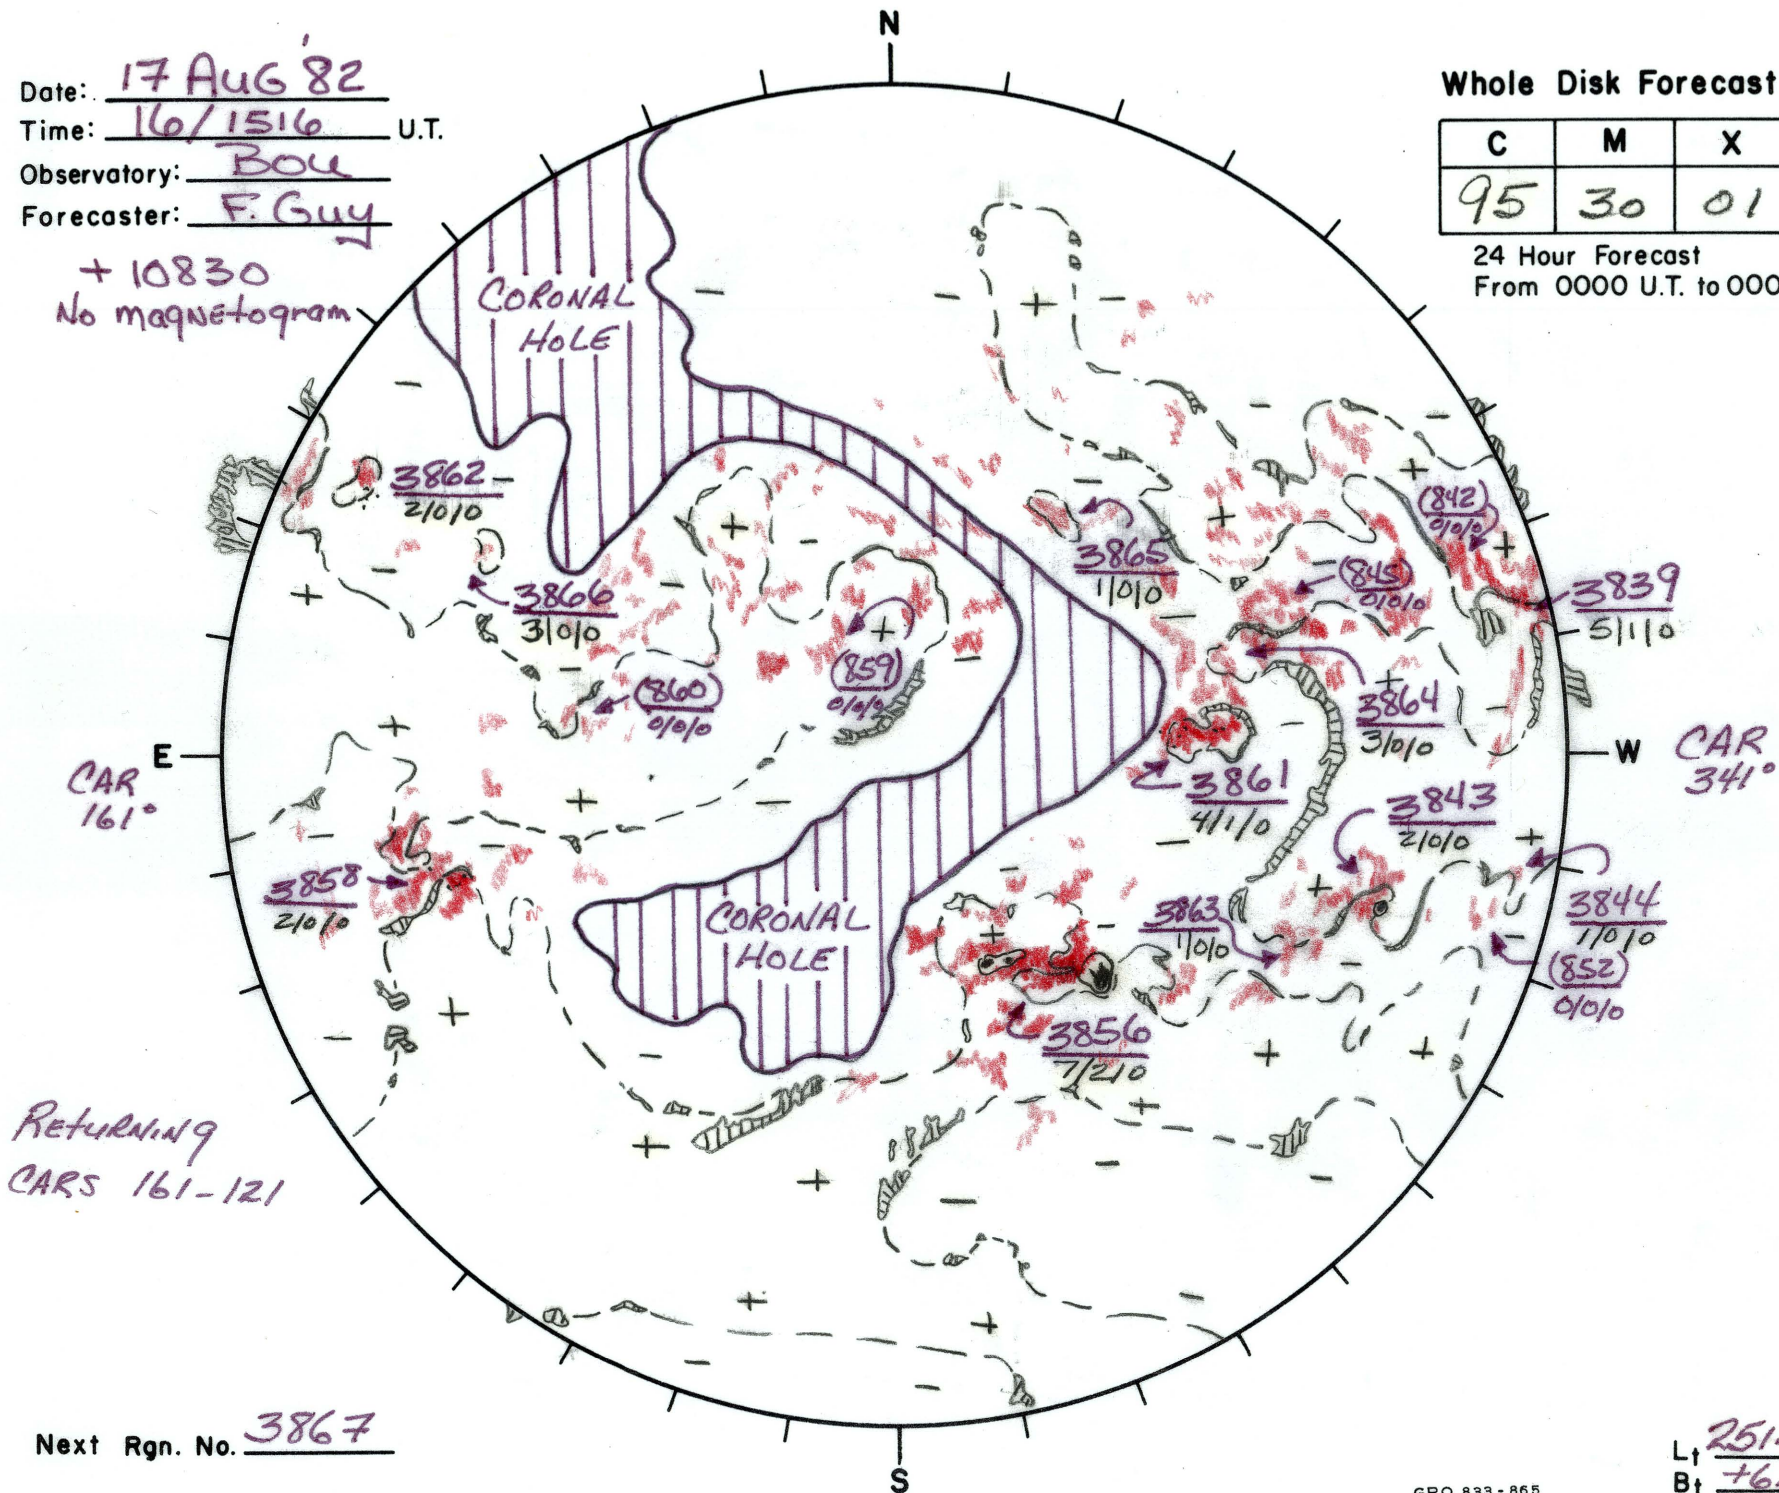

Date: 17 Aug 82
 Time: 16/1516 U.T.
 Observatory: BOU
 Forecaster: F. Guy

+ 10830
 No magnetogram

Whole Disk Forecast

C	M	X
95	30	01

24 Hour Forecast
 From 0000 U.T. to 0000 U.T.

Returning
 CARS 161-121

Next Rgn. No. 3867

L \uparrow 251.4
 B \uparrow +6.7