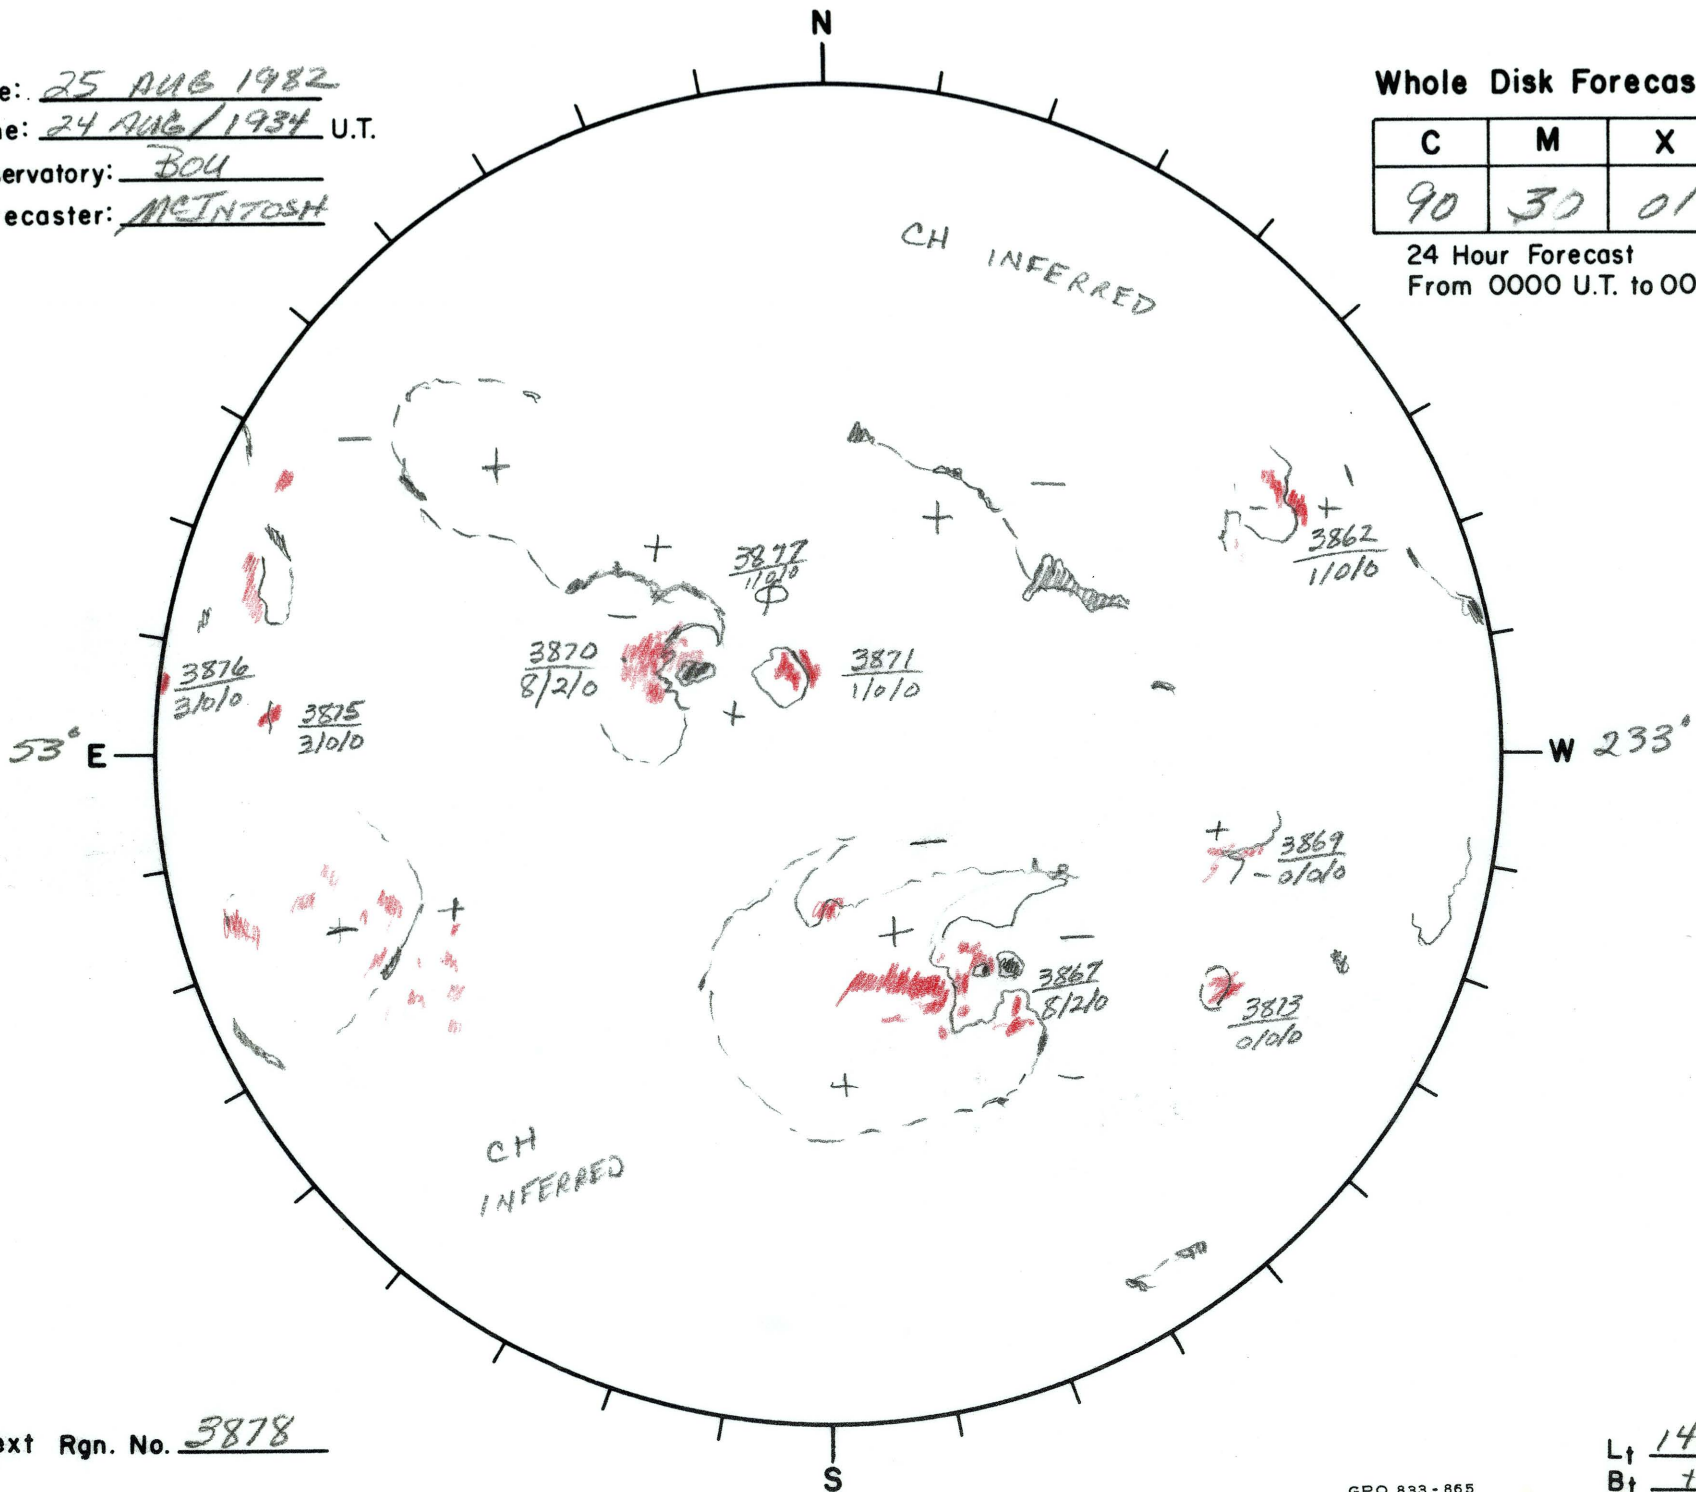

Date: 25 AUG 1982
 Time: 24 AUG 1984 U.T.
 Observatory: BOU
 Forecaster: MCINTOSH

Whole Disk Forecast

C	M	X	P
90	30	01	01

24 Hour Forecast
 From 0000 U.T. to 0000 U.T.

Next Rgn. No. 3878

L† 143.5
 B† +7