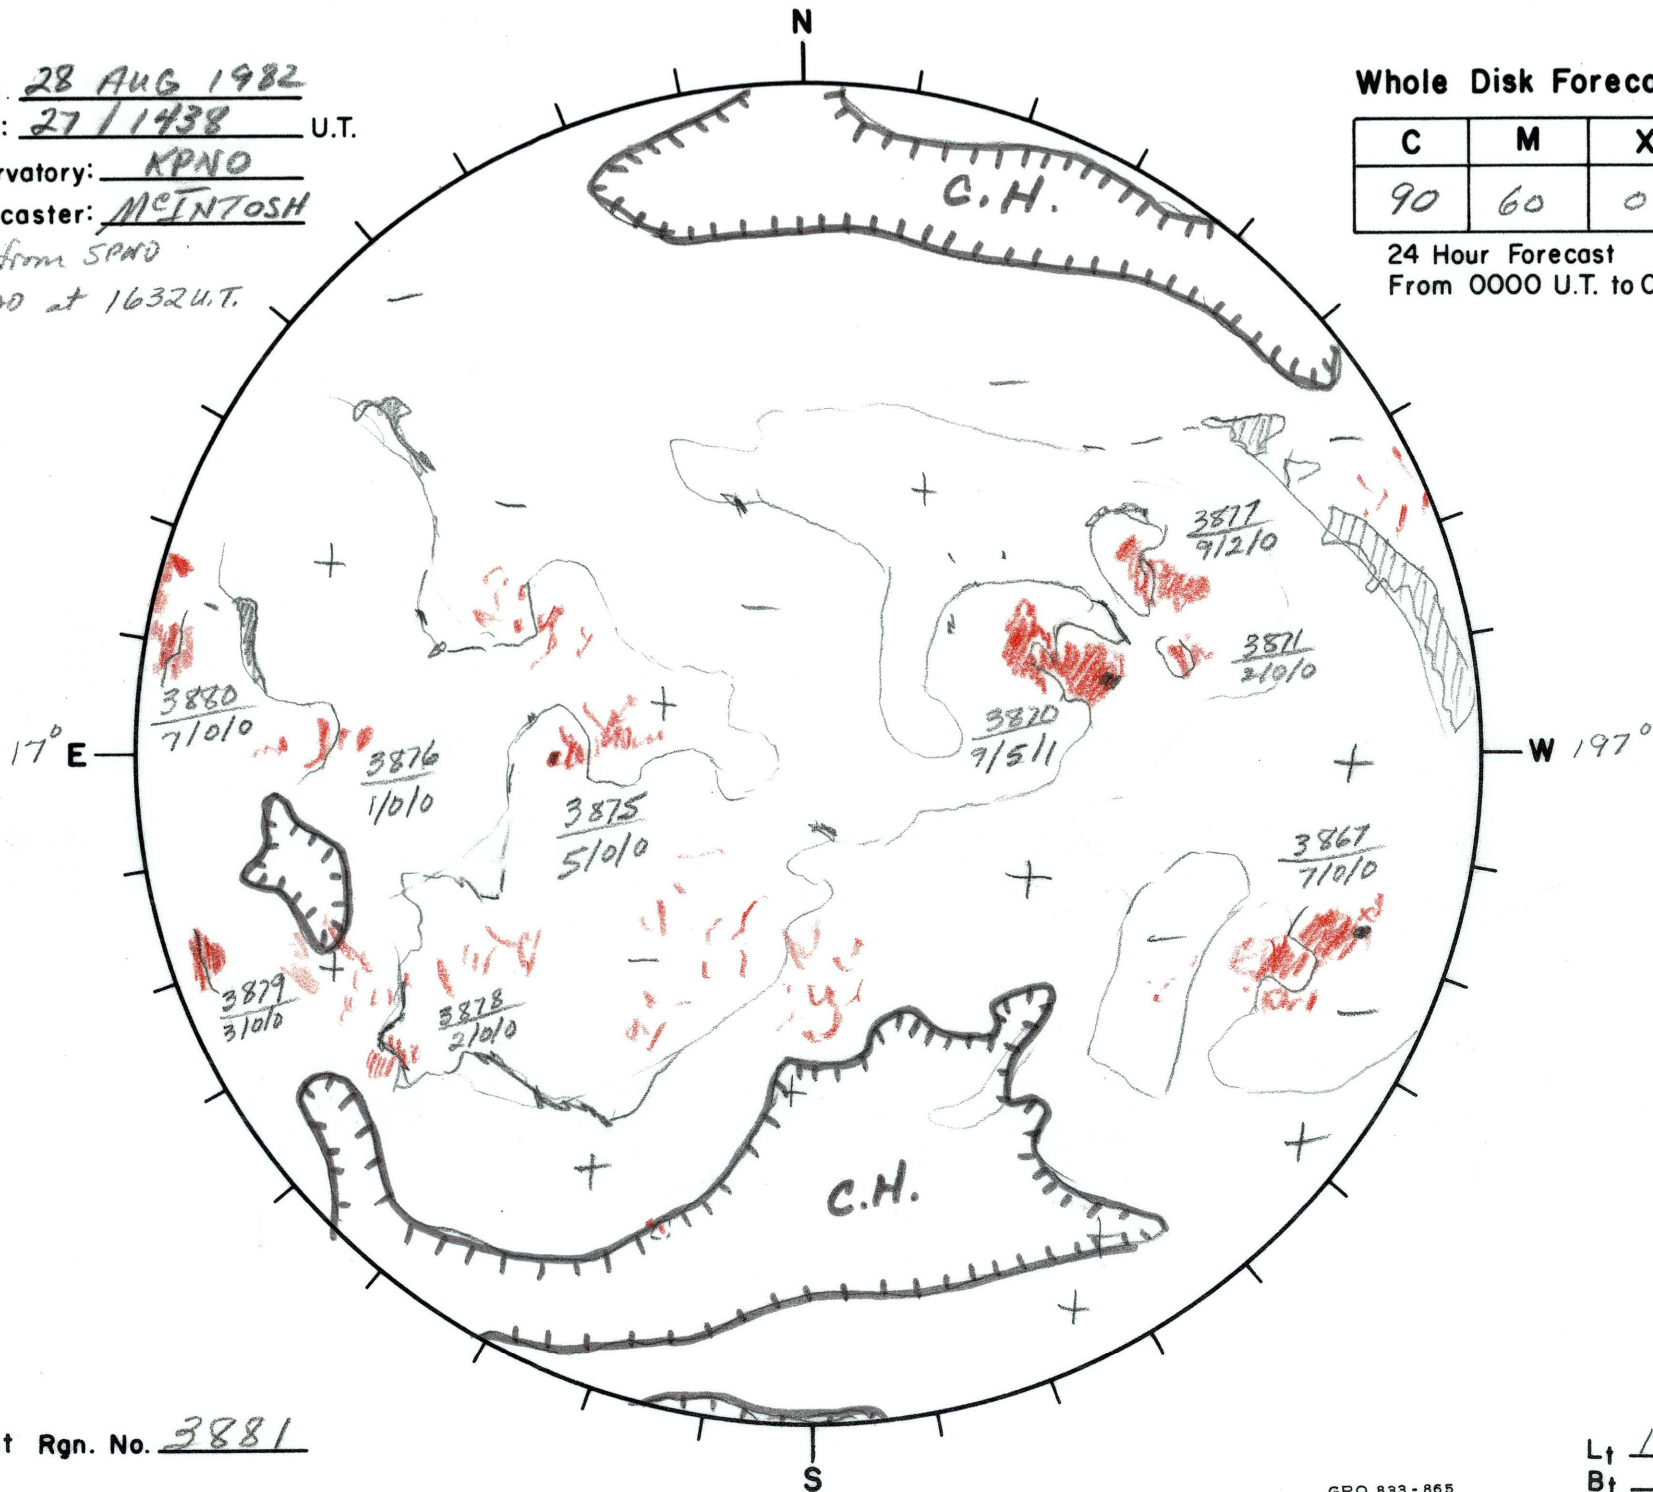

Date: 28 AUG 1982
 Time: 27 1438 U.T.
 Observatory: KPNO
 Forecaster: MCINTOSH
 Hx from SPND
 110830 at 1632 U.T.

Whole Disk Forecast

C	M	X	P
90	60	05	01

24 Hour Forecast
 From 0000 U.T. to 0000 U.T.

Next Rgn. No. 3881

L₁ 106.6
 B₁ 77.1