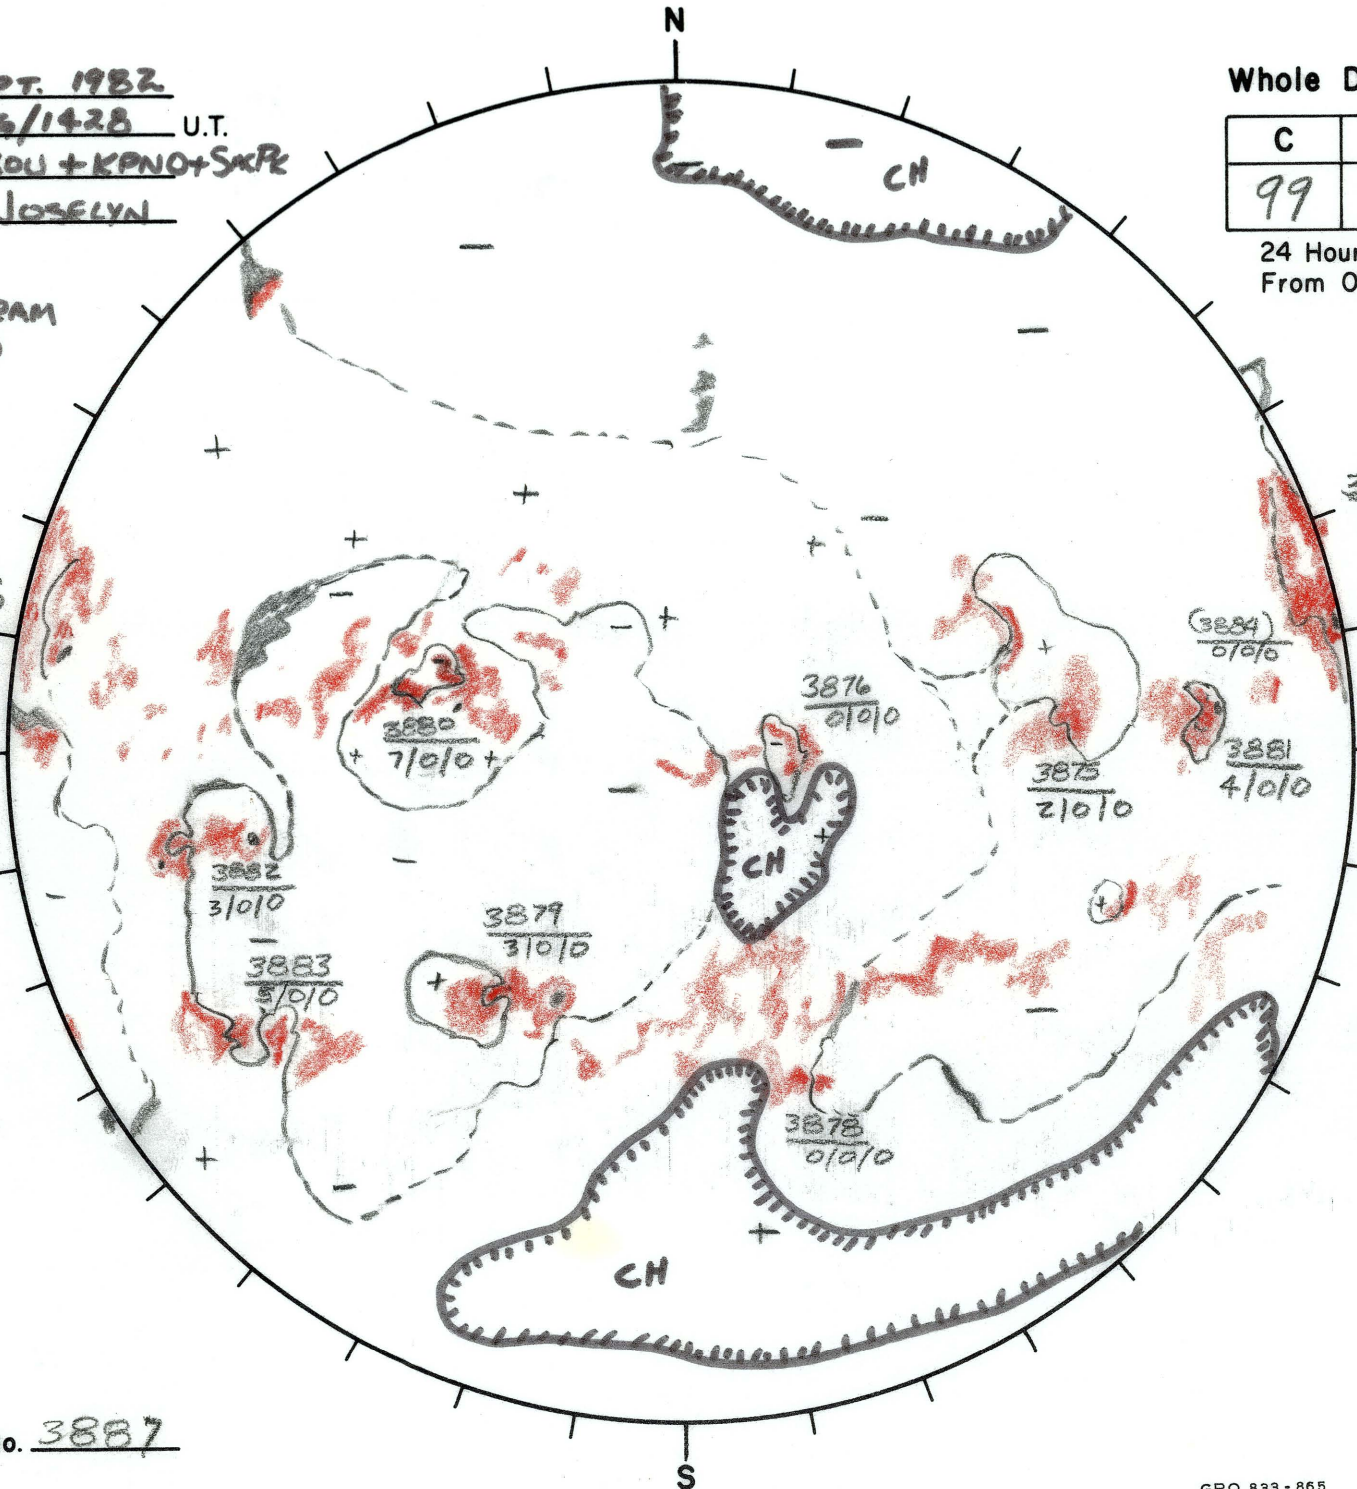

Date: 1 SEPT. 1982
 Time: 31 AUG/1428 U.T.
 Observatory: BOU + KPND + SACR
 Forecaster: JOSELYN

Whole Disk Forecast

C	M	X	
99	80	10	01

24 Hour Forecast
 From 0000 U.T. to 0000 U.T.

BOU Hd
 KPND MAGNETOGRAM
 He 10830
 SACR Ca, Hd

Next Rgn. No. 3887

L† 53.7
 B† 77.2