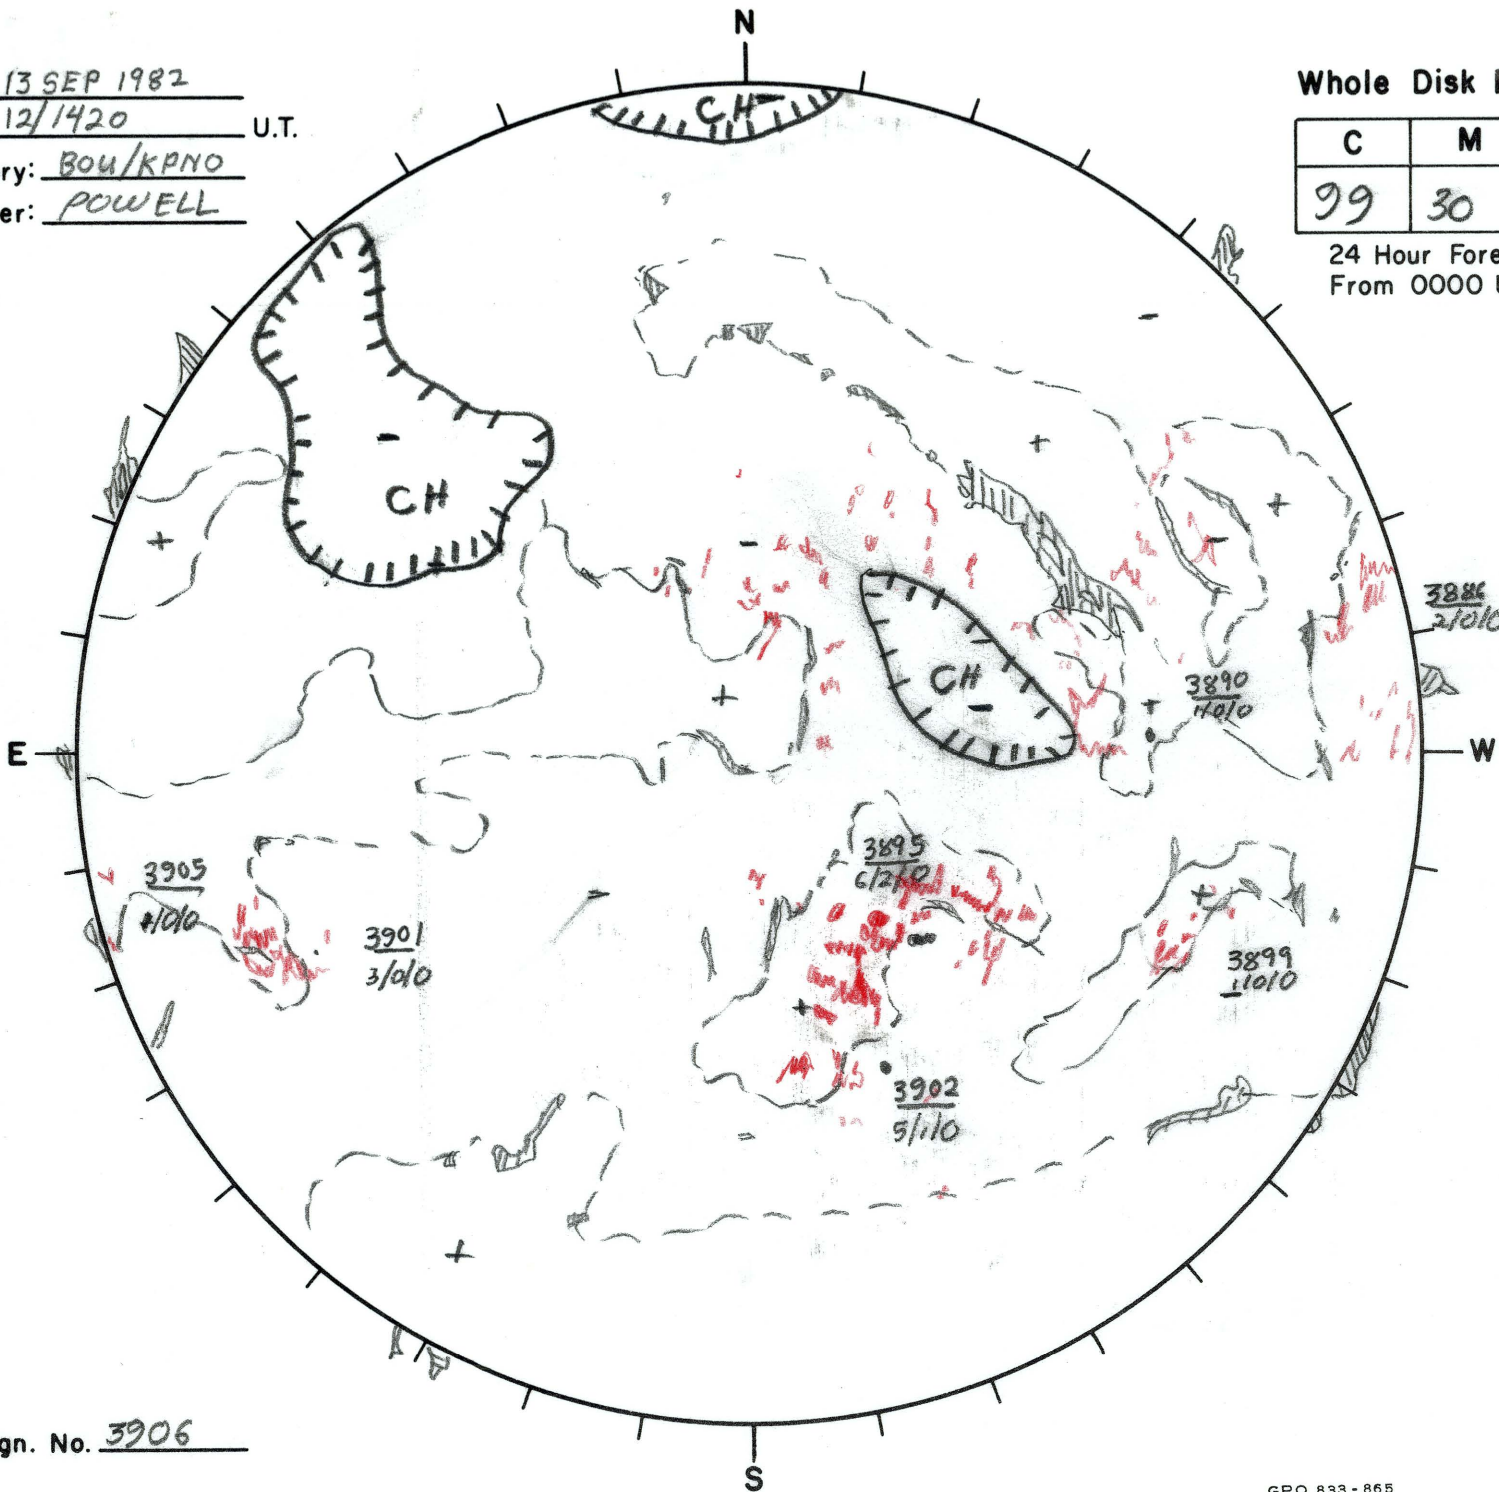

Date: 13 SEP 1982
 Time: 12/1420 U.T.
 Observatory: BOU/KPNO
 Forecaster: POWELL

Whole Disk Forecast

| C | M | X | P |
|----|----|----|----|
| 99 | 30 | 01 | 01 |

24 Hour Forecast
 From 0000 U.T. to 0000 U.T.

Next Rgn. No. 3906

L₁ 255.3
 B₁ +7.2