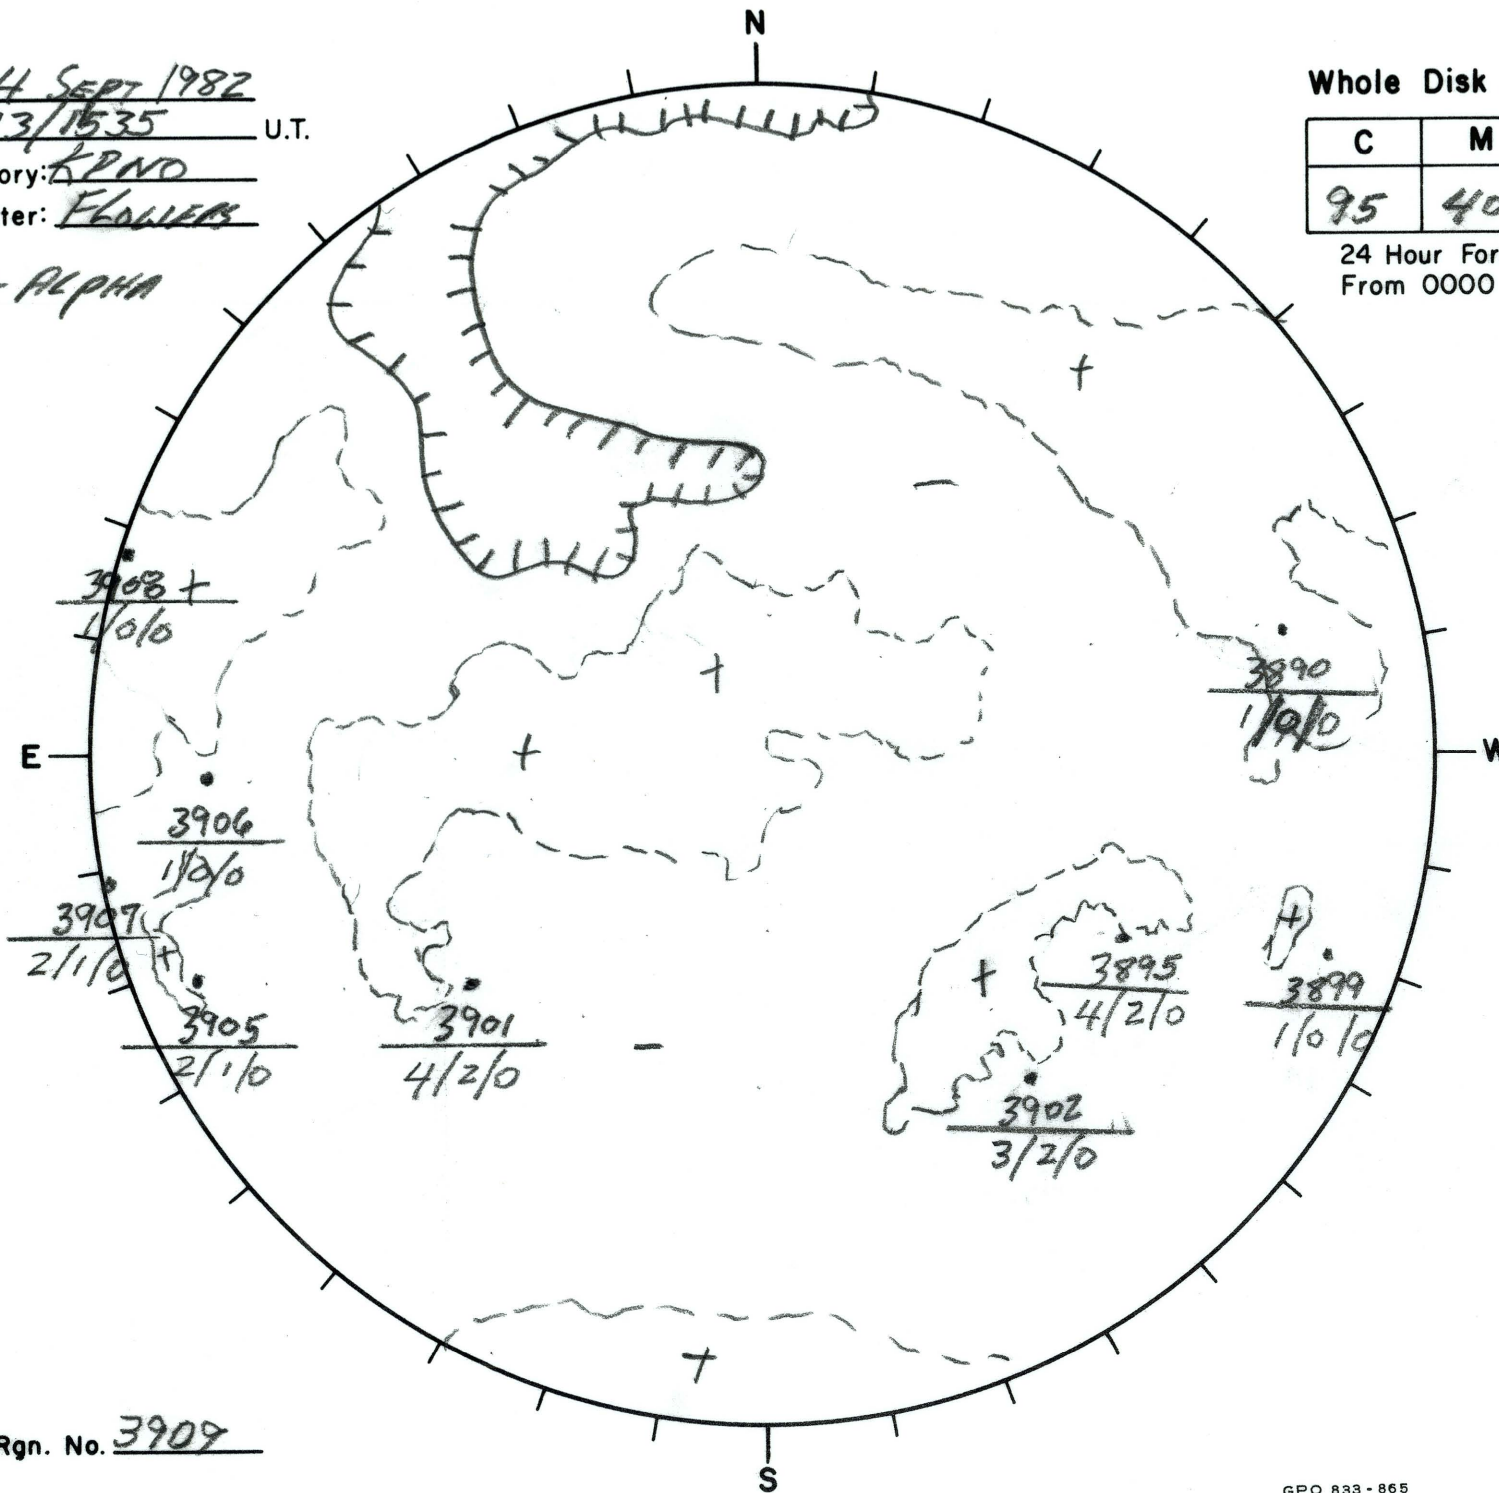

Date: 14 SEPT 1982
 Time: 13/1535 U.T.
 Observatory: KPND
 Forecaster: FLOWERS

No H-ALPHA

Whole Disk Forecast

C	M	X
95	40	01

P

24 Hour Forecast
 From 0000 U.T. to 0000 U.T.

Next Rgn. No. 3909

L† 2465
 B† +7.2