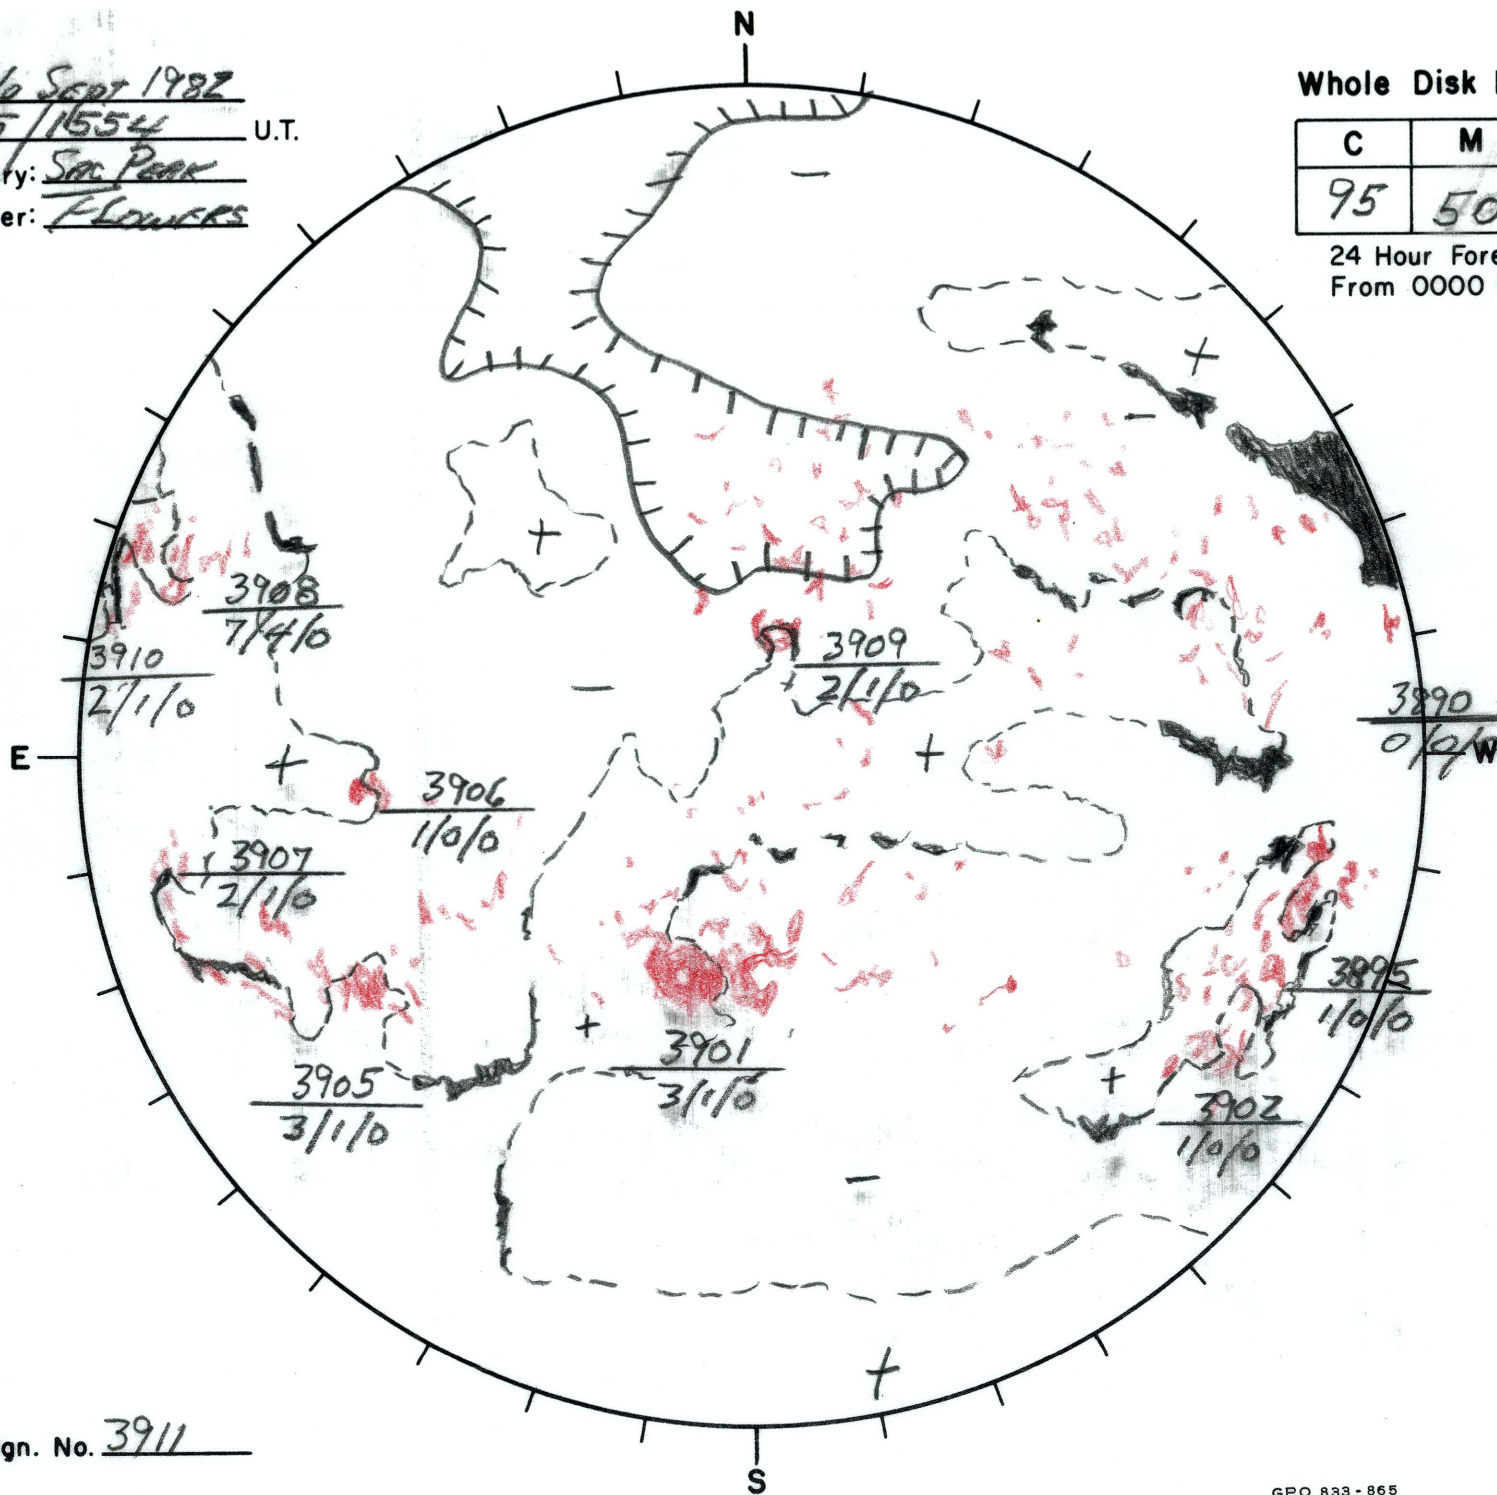

Date: 16 Sept 1982
 Time: 15/1554 U.T.
 Observatory: San Peak
 Forecaster: Flowers

Whole Disk Forecast

C	M	X	P
95	50	01	01

24 Hour Forecast
 From 0000 U.T. to 0000 U.T.

Next Rgn. No. 3911

L† 2/5
 B† 7