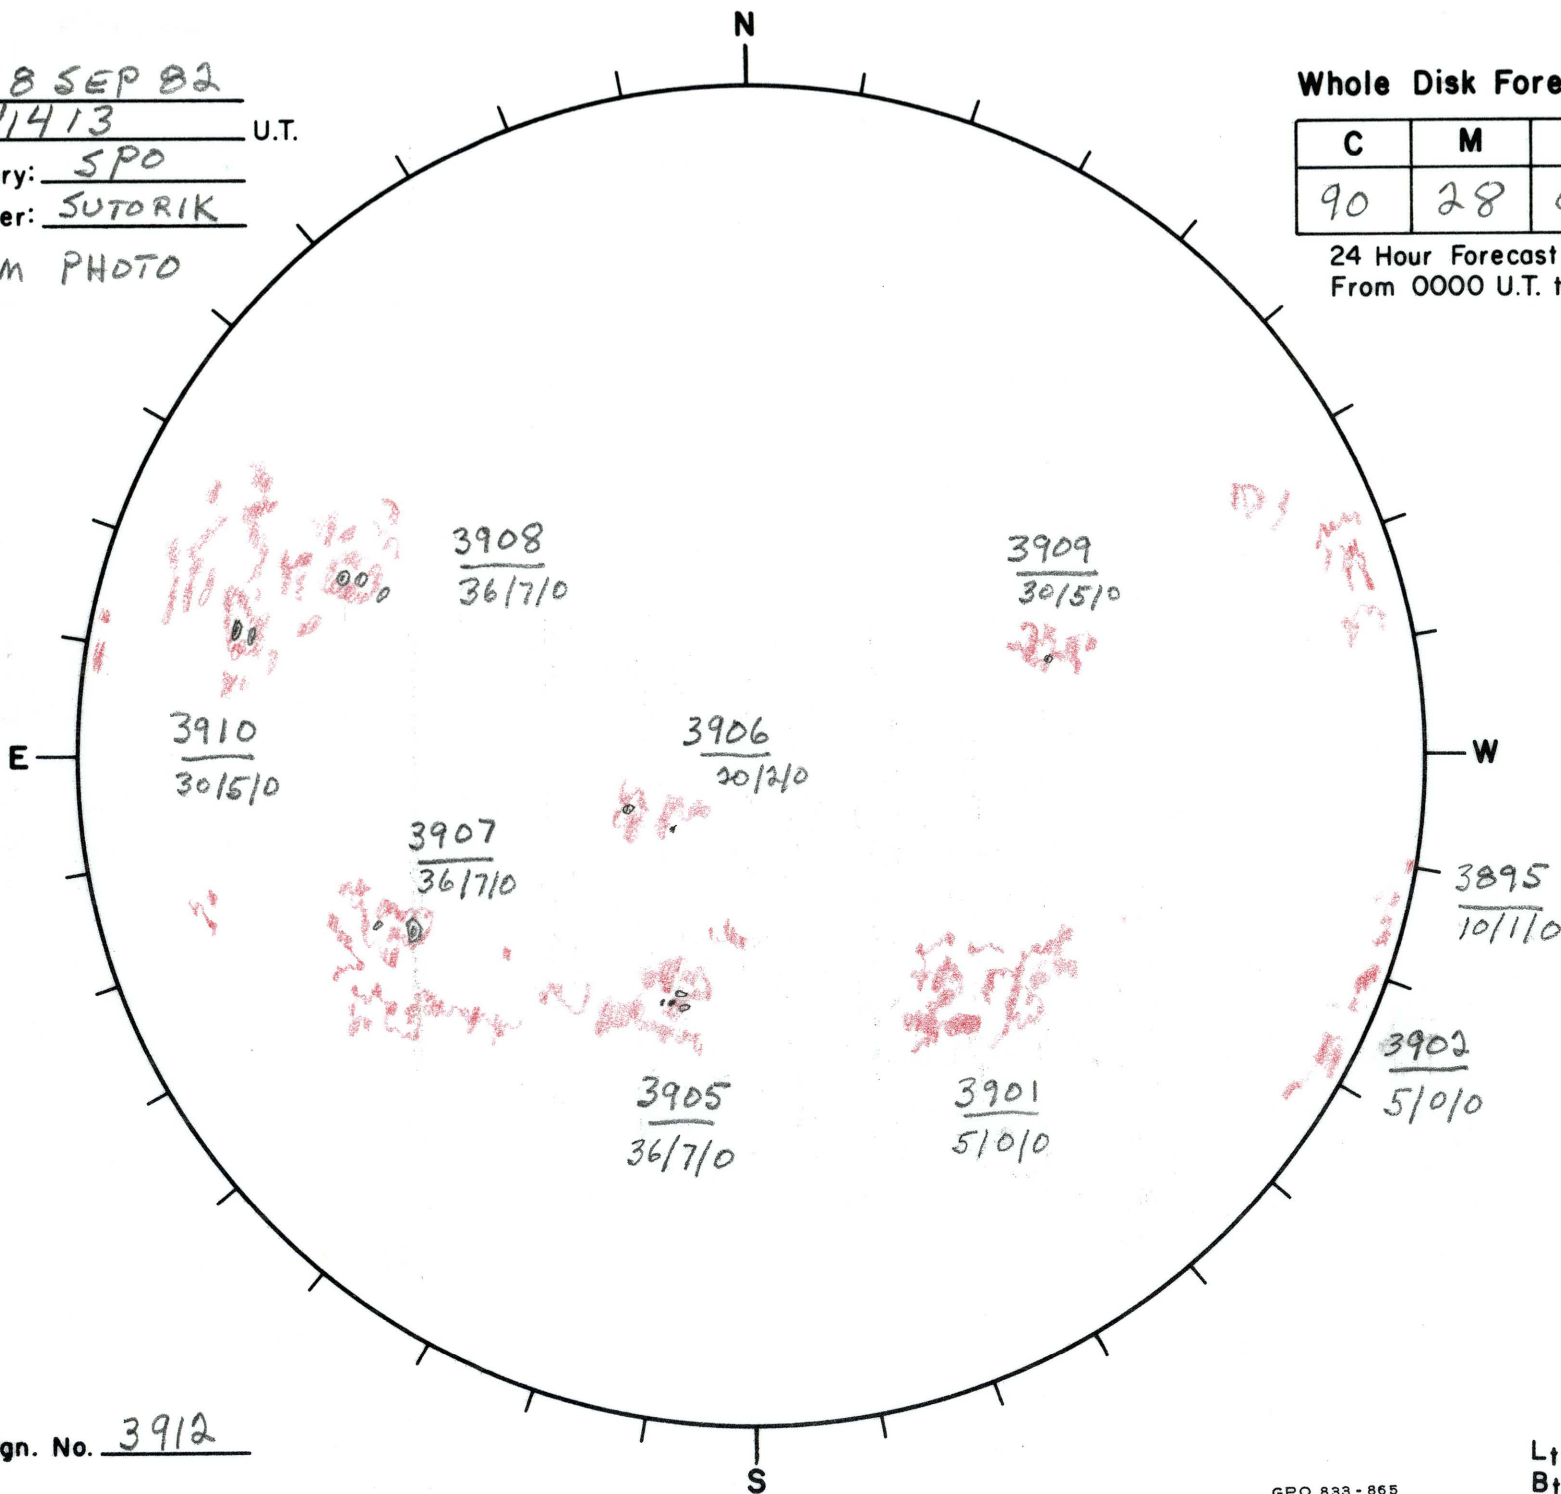

Date: 18 SEP 82
 Time: 17/1413 U.T.
 Observatory: SPO
 Forecaster: SUTORIK

CALCIUM PHOTO

Whole Disk Forecast

C	M	X
90	28	01

24 Hour Forecast
 From 0000 U.T. to 0000 U.T.

Next Rgn. No. 3912

L_t 189°
 B_t +7°