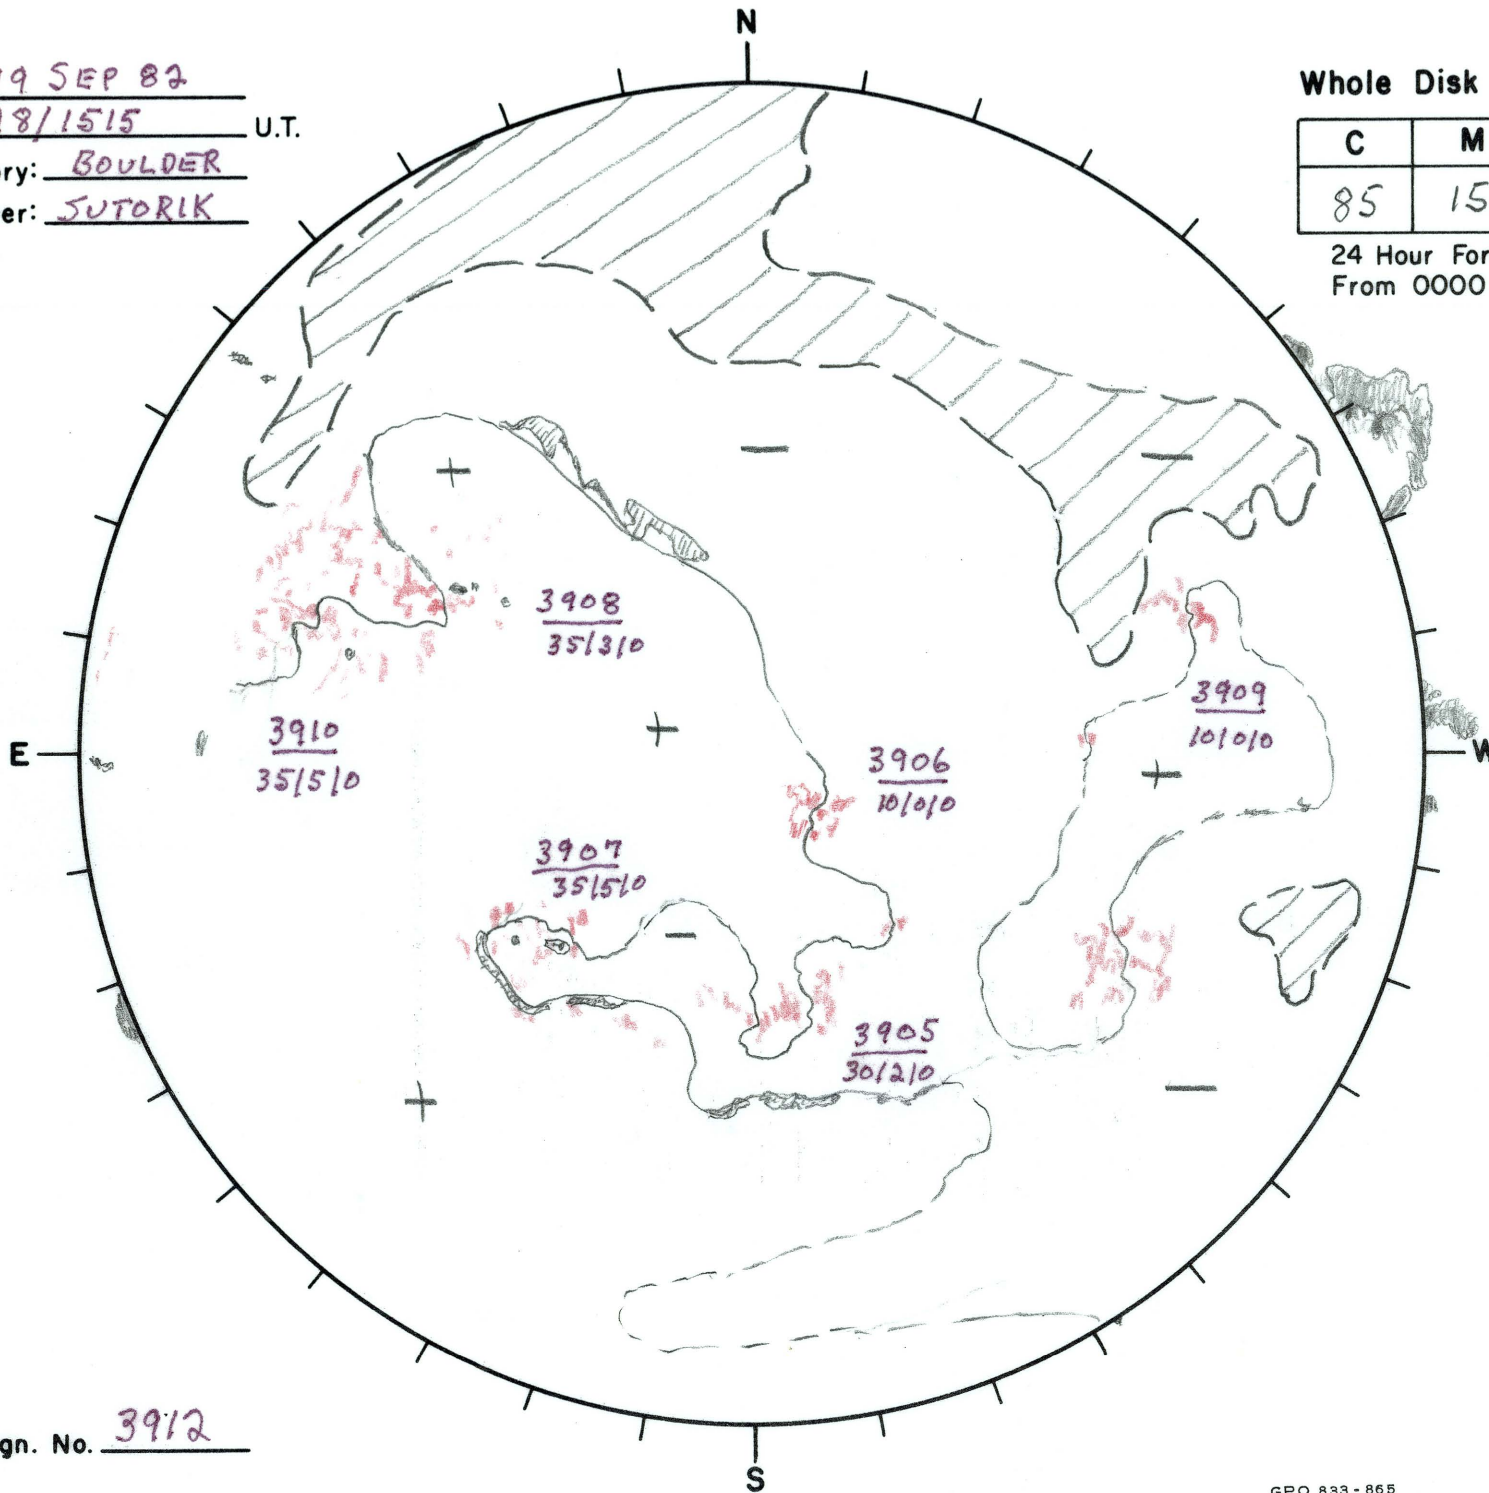

Date: 19 SEP 82
 Time: 18/1515 U.T.
 Observatory: BOULDER
 Forecaster: JUTORIK

Whole Disk Forecast

C	M	X
85	15	01

24 Hour Forecast
 From 0000 U.T. to 0000 U.T.

Next Rgn. No. 3912

L_t 176°
 B_t +7°