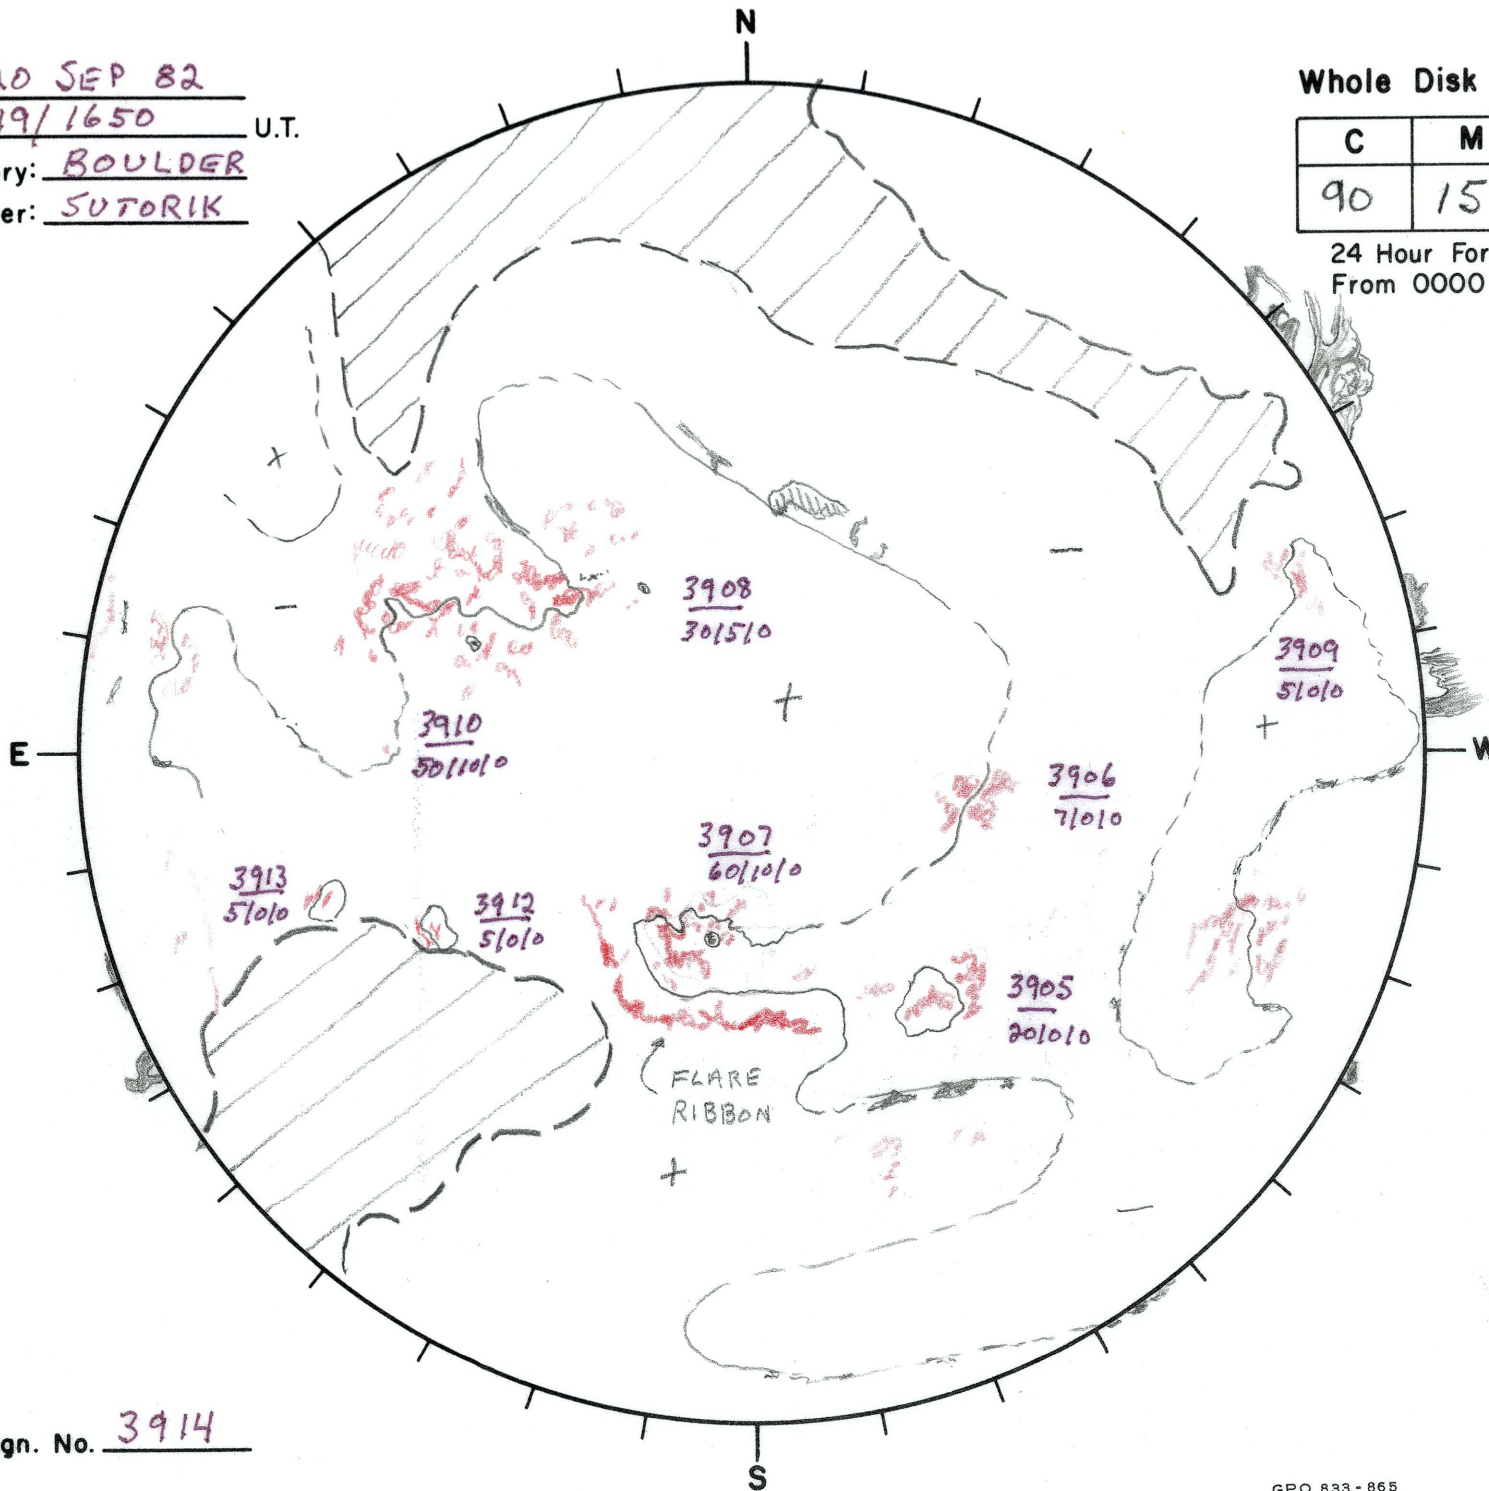

Date: 20 SEP 82
 Time: 19/1650 U.T.
 Observatory: BOULDER
 Forecaster: SUTORIK

Whole Disk Forecast

C	M	X
90	15	01

24 Hour Forecast
 From 0000 U.T. to 0000 U.T.

Next Rgn. No. 3914

L† 162°
 B† +7°