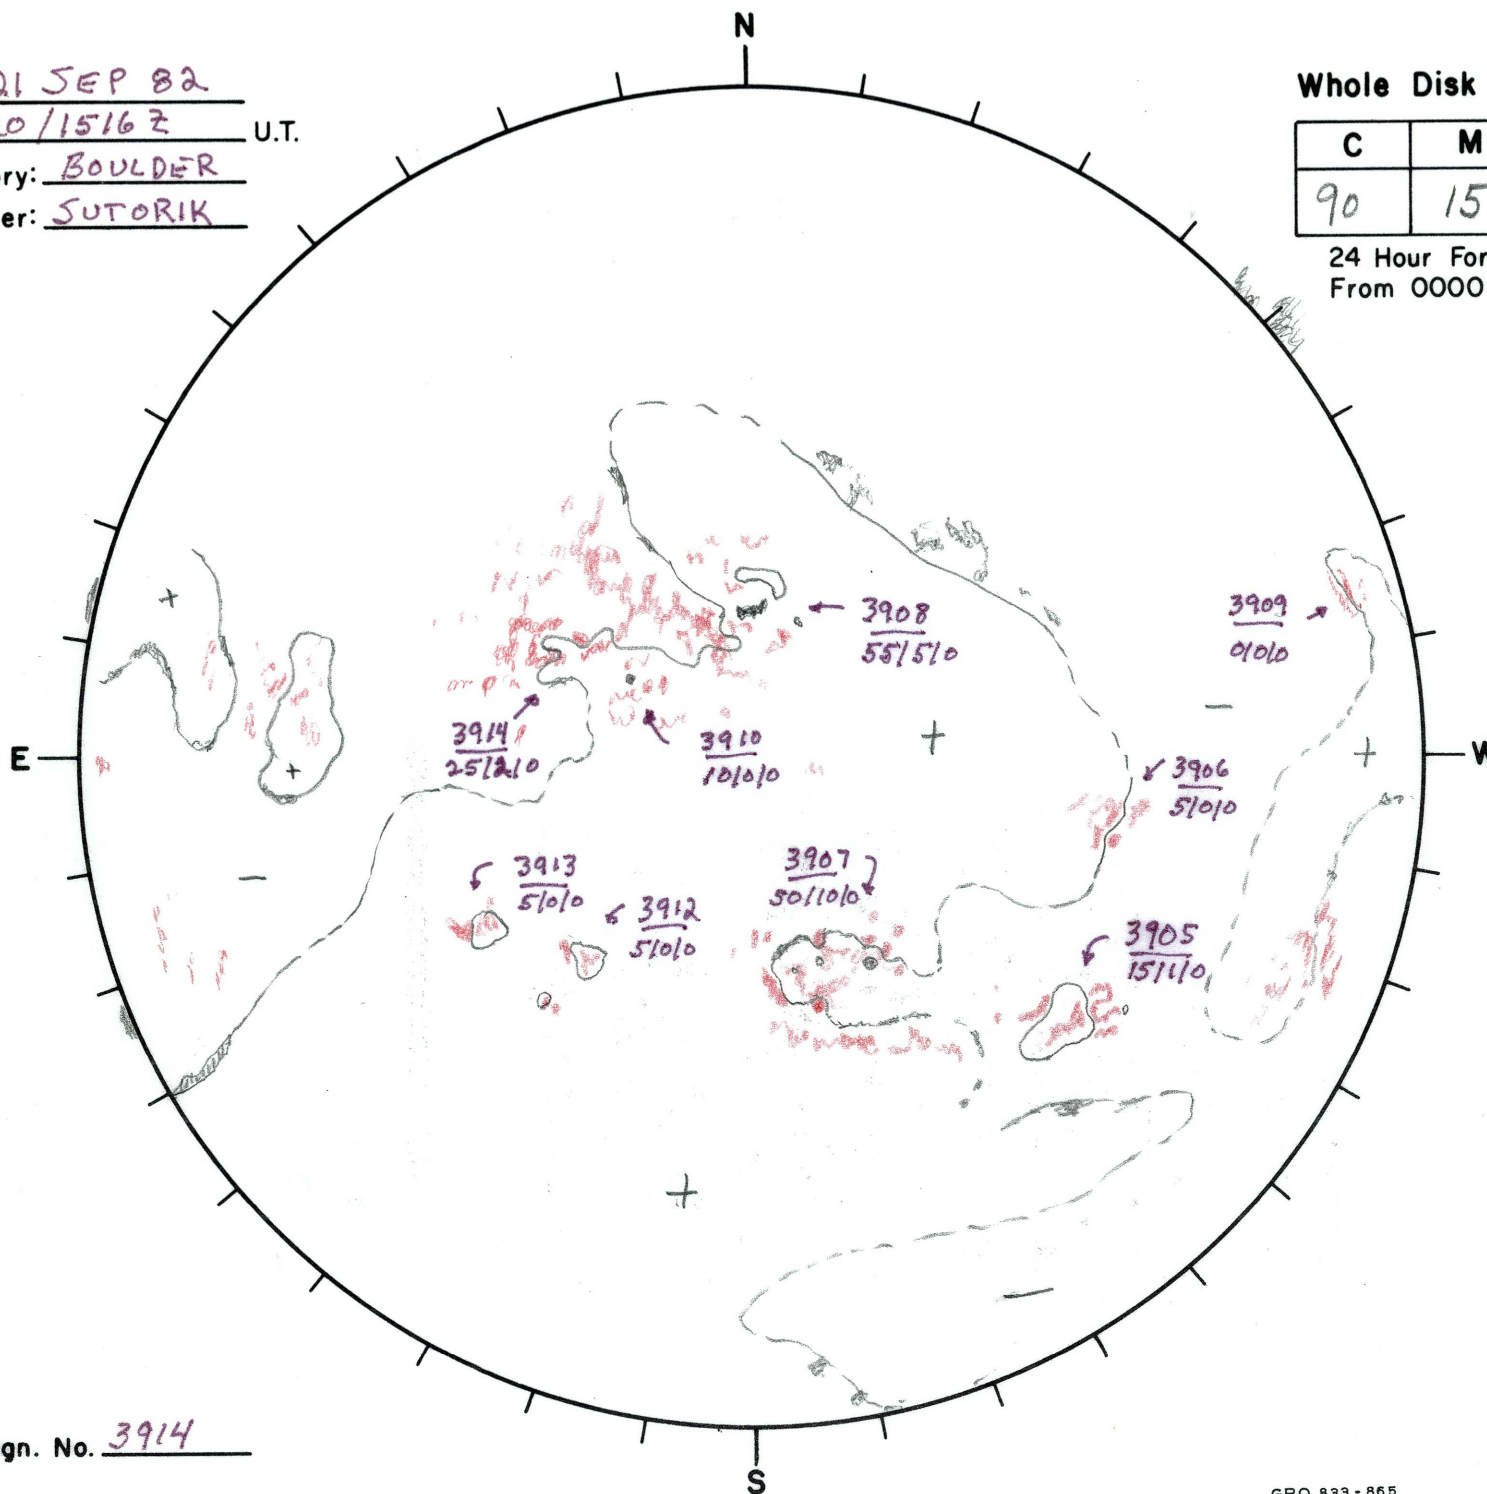

Date: 21 SEP 82
 Time: 20/1516Z U.T.
 Observatory: BOULDER
 Forecaster: SUTORIK

Whole Disk Forecast

C	M	X
90	15	01

24 Hour Forecast
 From 0000 U.T. to 0000 U.T.

Next Rgn. No. 3914

L↑ 149°
 B↑ +7°