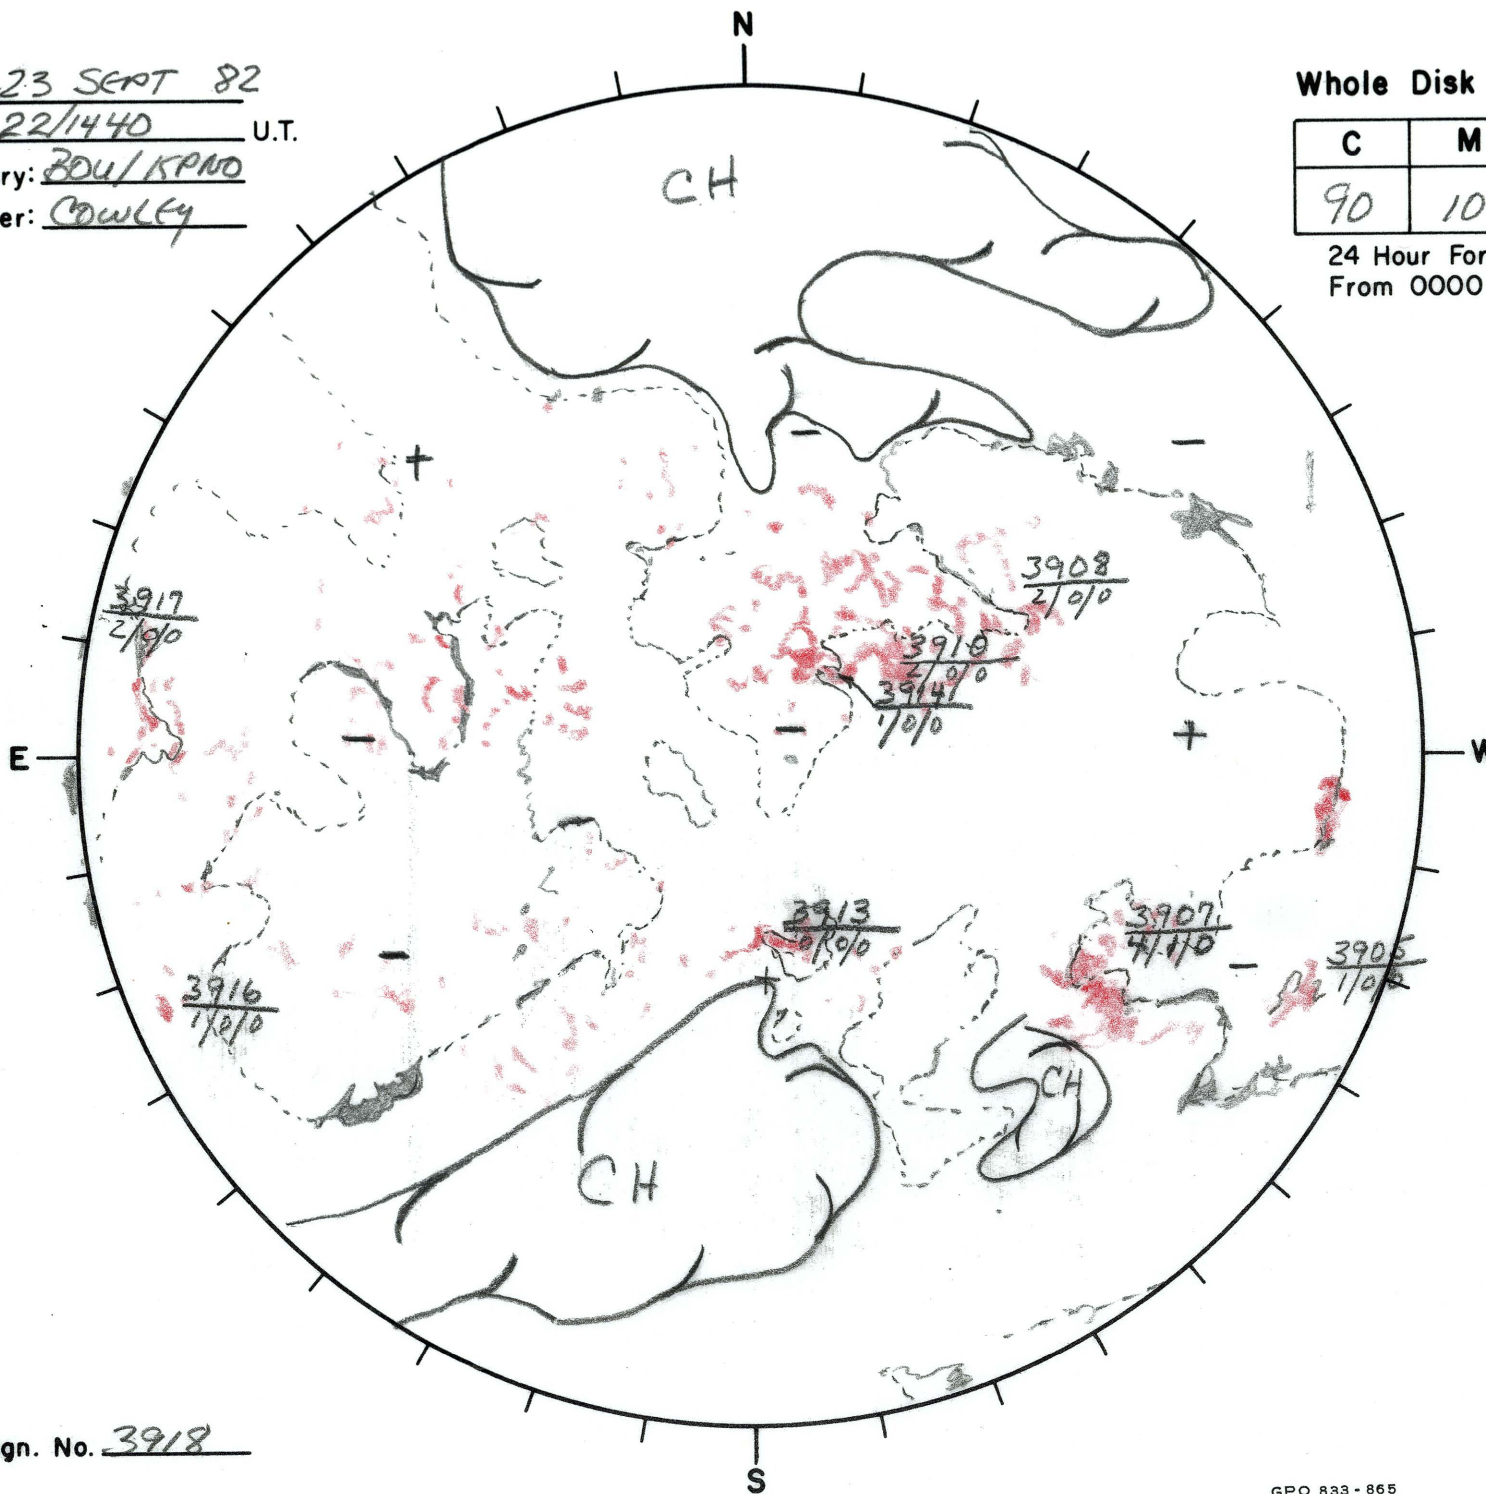

Date: 23 SEPT 82  
 Time: 22/1440 U.T.  
 Observatory: BDU/KPMD  
 Forecaster: COWLEY

Whole Disk Forecast

C	M	X
90	10	1

24 Hour Forecast  
 From 0000 U.T. to 0000 U.T.

Next Rgn. No. 3918

L† 123.3  
 B† +7.0