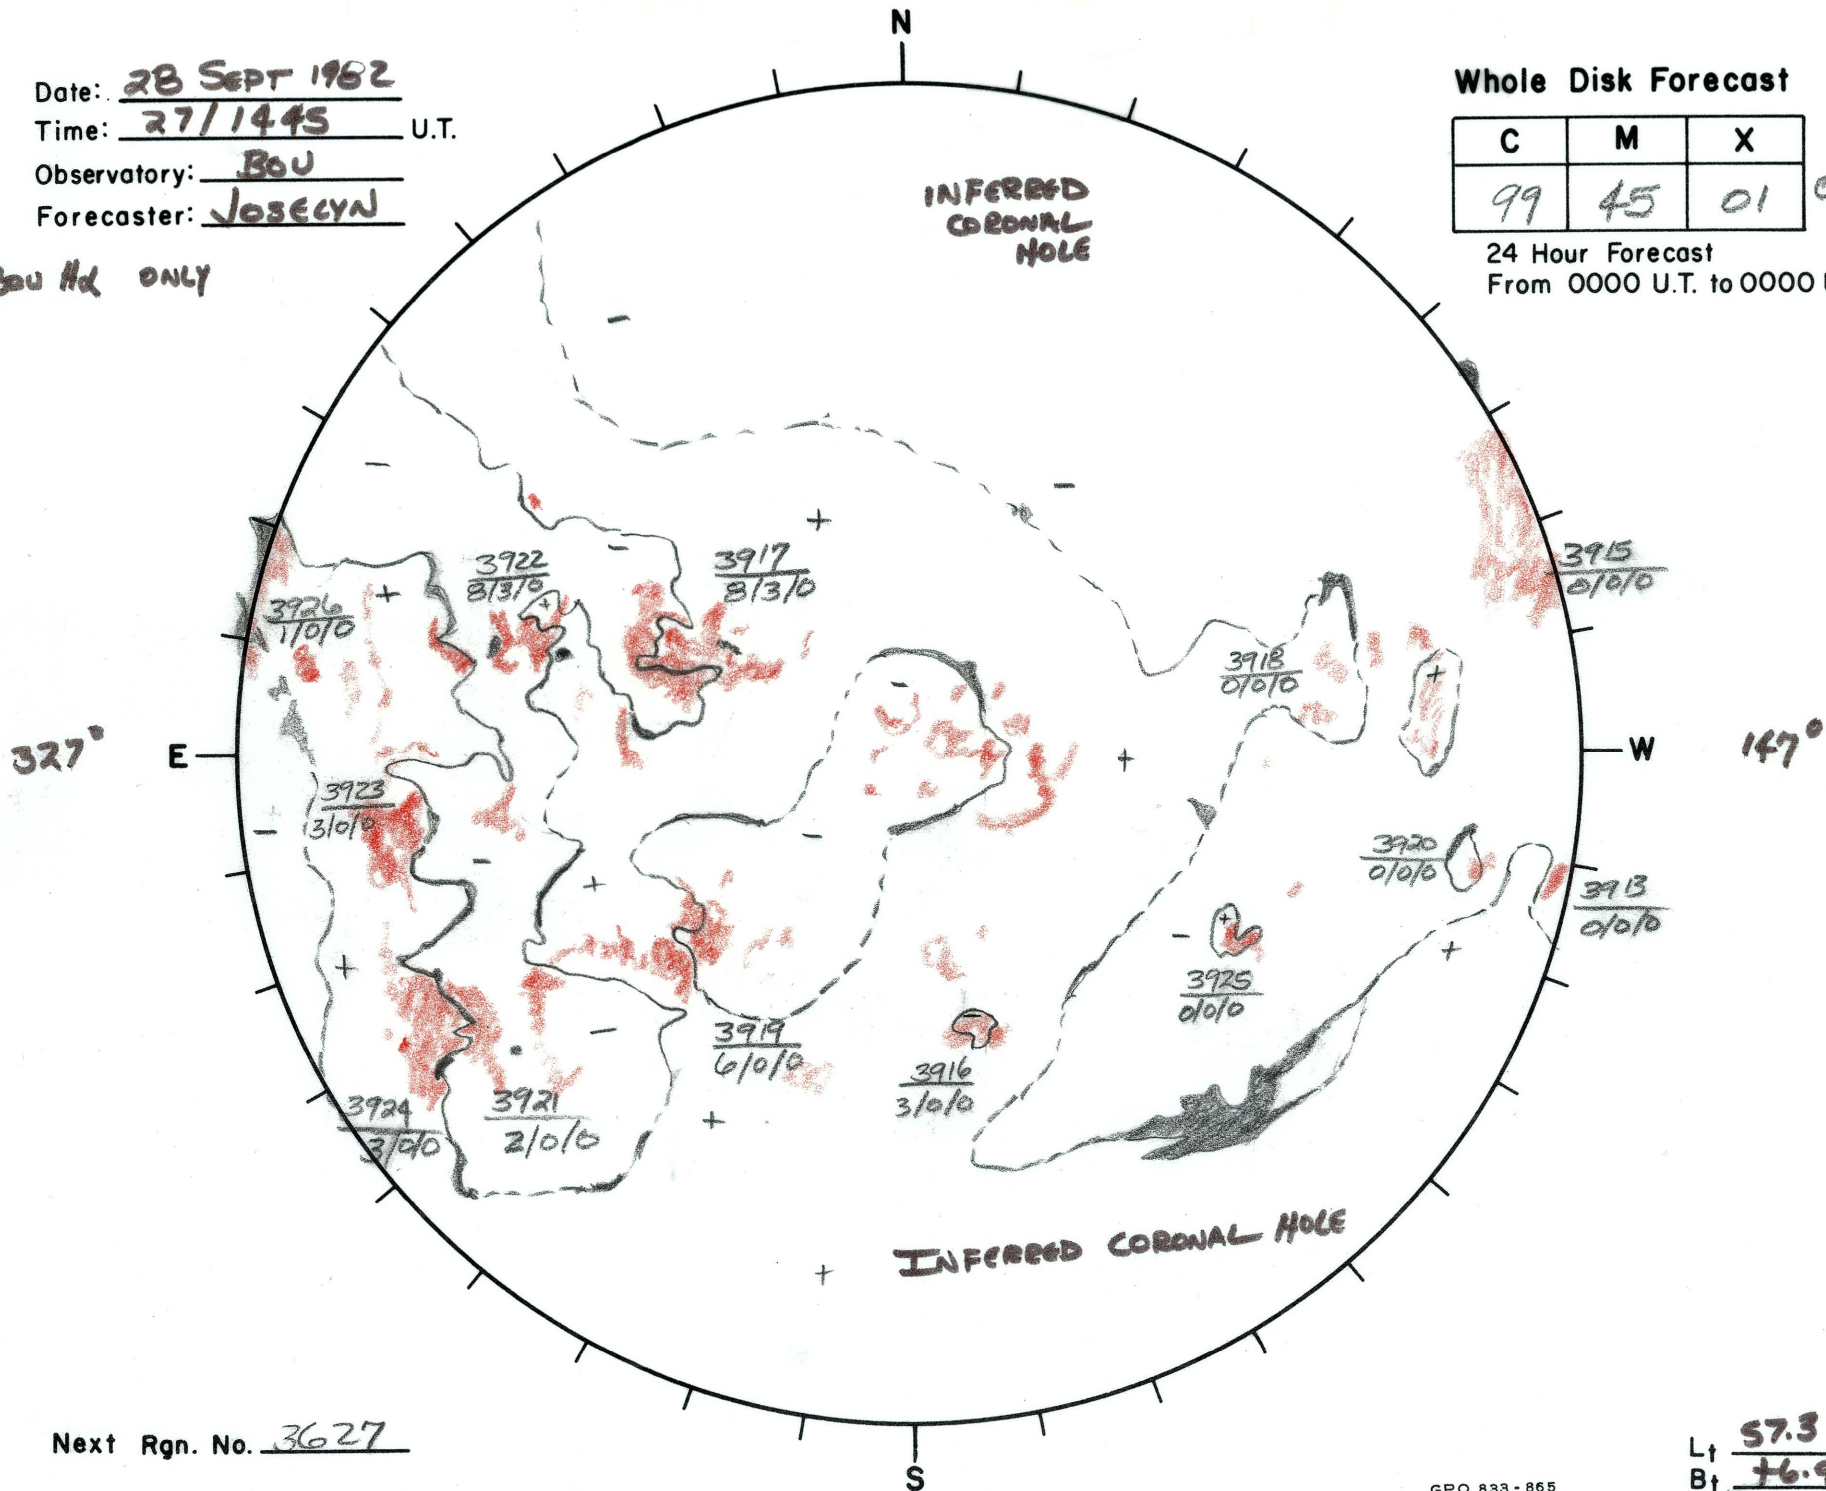

Date: 28 SEPT 1982
 Time: 27/1445 U.T.
 Observatory: BOU
 Forecaster: JOSELYN

Whole Disk Forecast

| C | M | X |
|----|----|-------|
| 99 | 45 | 01 01 |

24 Hour Forecast
 From 0000 U.T. to 0000 U.T.

BOU Hd ONLY

Next Rgn. No. 3627

L_t 57.3
 B_t +6.9