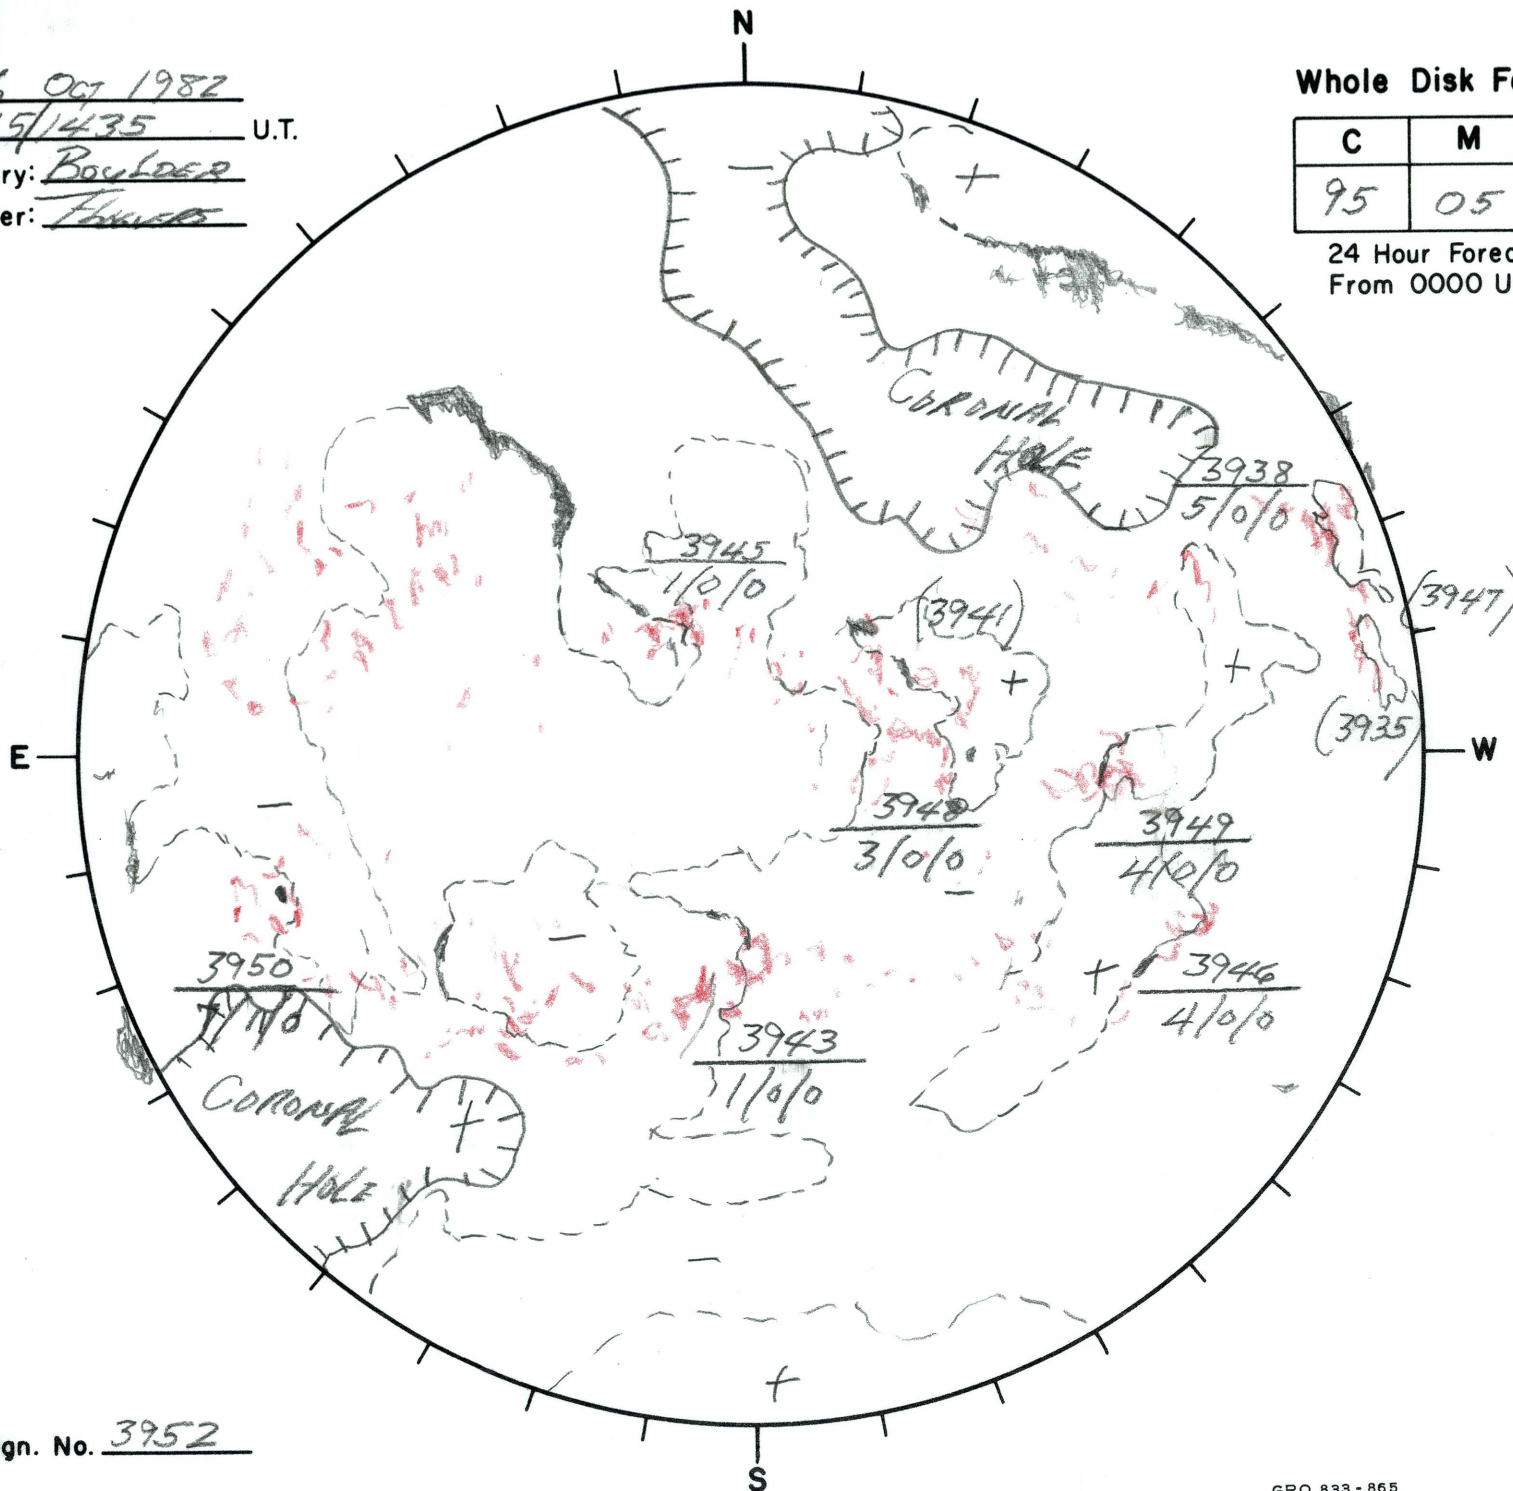

Date: 16 Oct 1982  
 Time: 15/1435 U.T.  
 Observatory: BOULDER  
 Forecaster: Fourest

Whole Disk Forecast

C	M	X	P
95	05	01	01

24 Hour Forecast  
 From 0000 U.T. to 0000 U.T.

Next Rgn. No. 3952

L 179  
 B 75.8