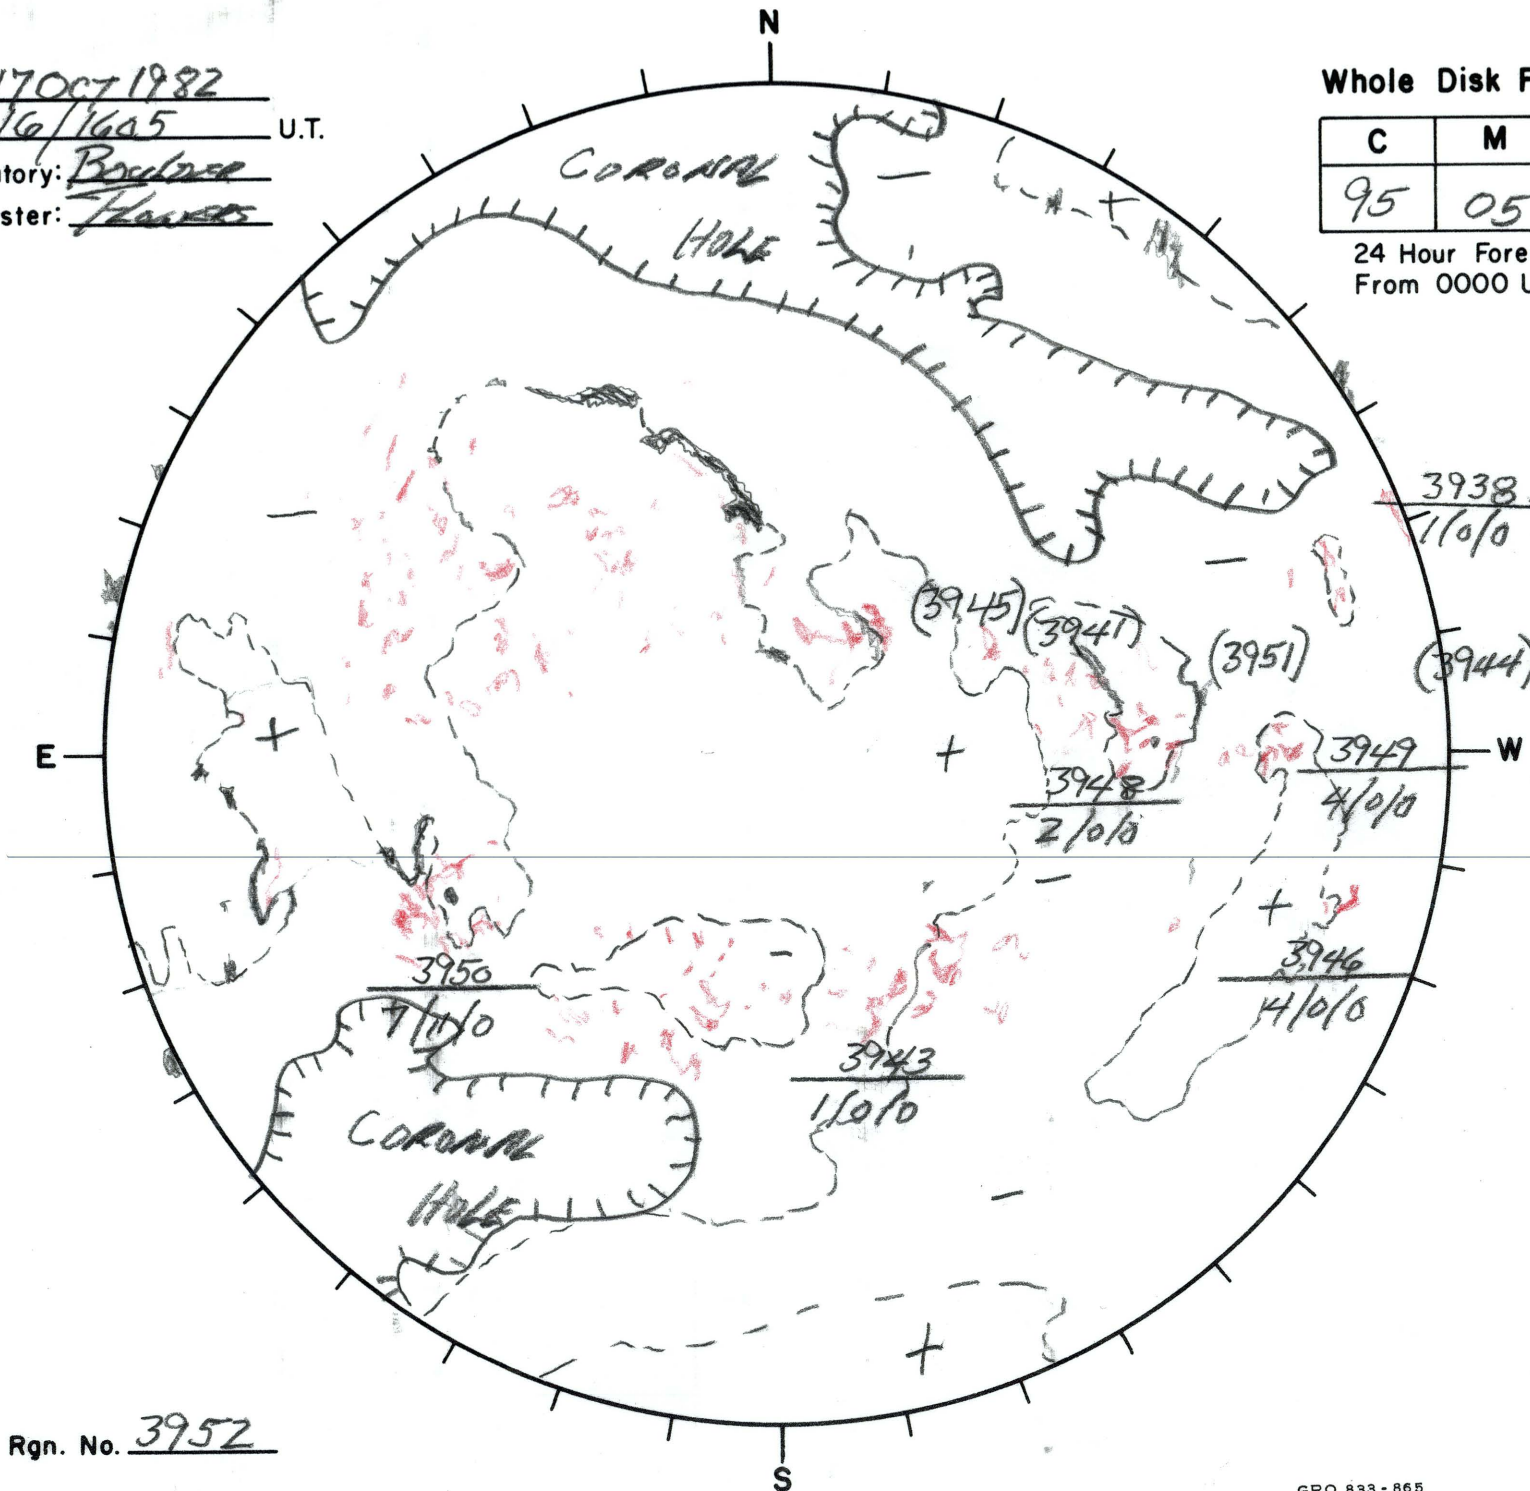

Date: 17 OCT 1982  
 Time: 16/1605 U.T.  
 Observatory: Boulder  
 Forecaster: Flavens

Whole Disk Forecast

C	M	X	P
95	05	01	01

24 Hour Forecast  
 From 0000 U.T. to 0000 U.T.

Next Rgn. No. 3952

L 166  
 B 15.8