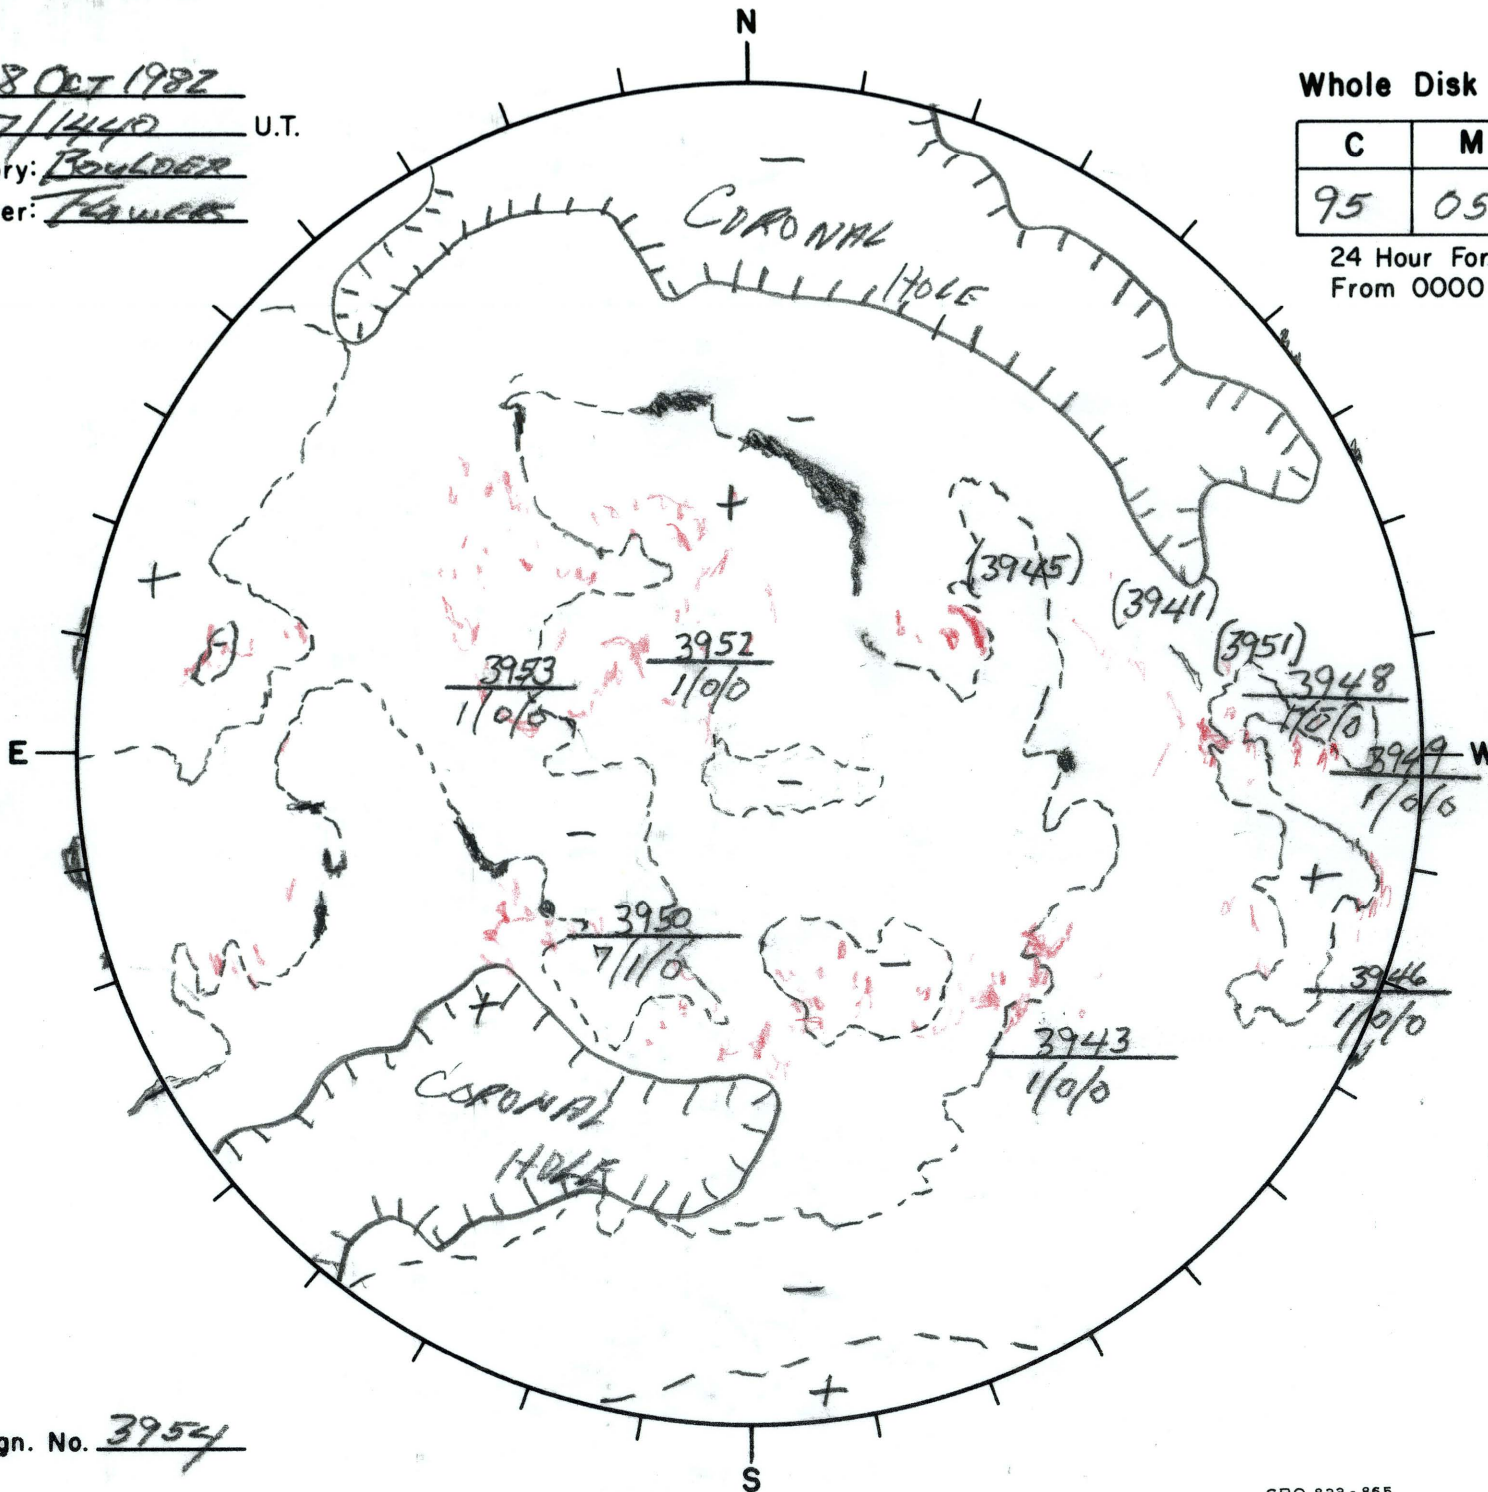

Date: 18 OCT 1982  
 Time: 17/1440 U.T.  
 Observatory: BOULDER  
 Forecaster: Lawler

Whole Disk Forecast

| C  | M  | X  | P  |
|----|----|----|----|
| 95 | 05 | 01 | 01 |

24 Hour Forecast  
 From 0000 U.T. to 0000 U.T.

Next Rgn. No. 3954

L† 153  
 B† 15