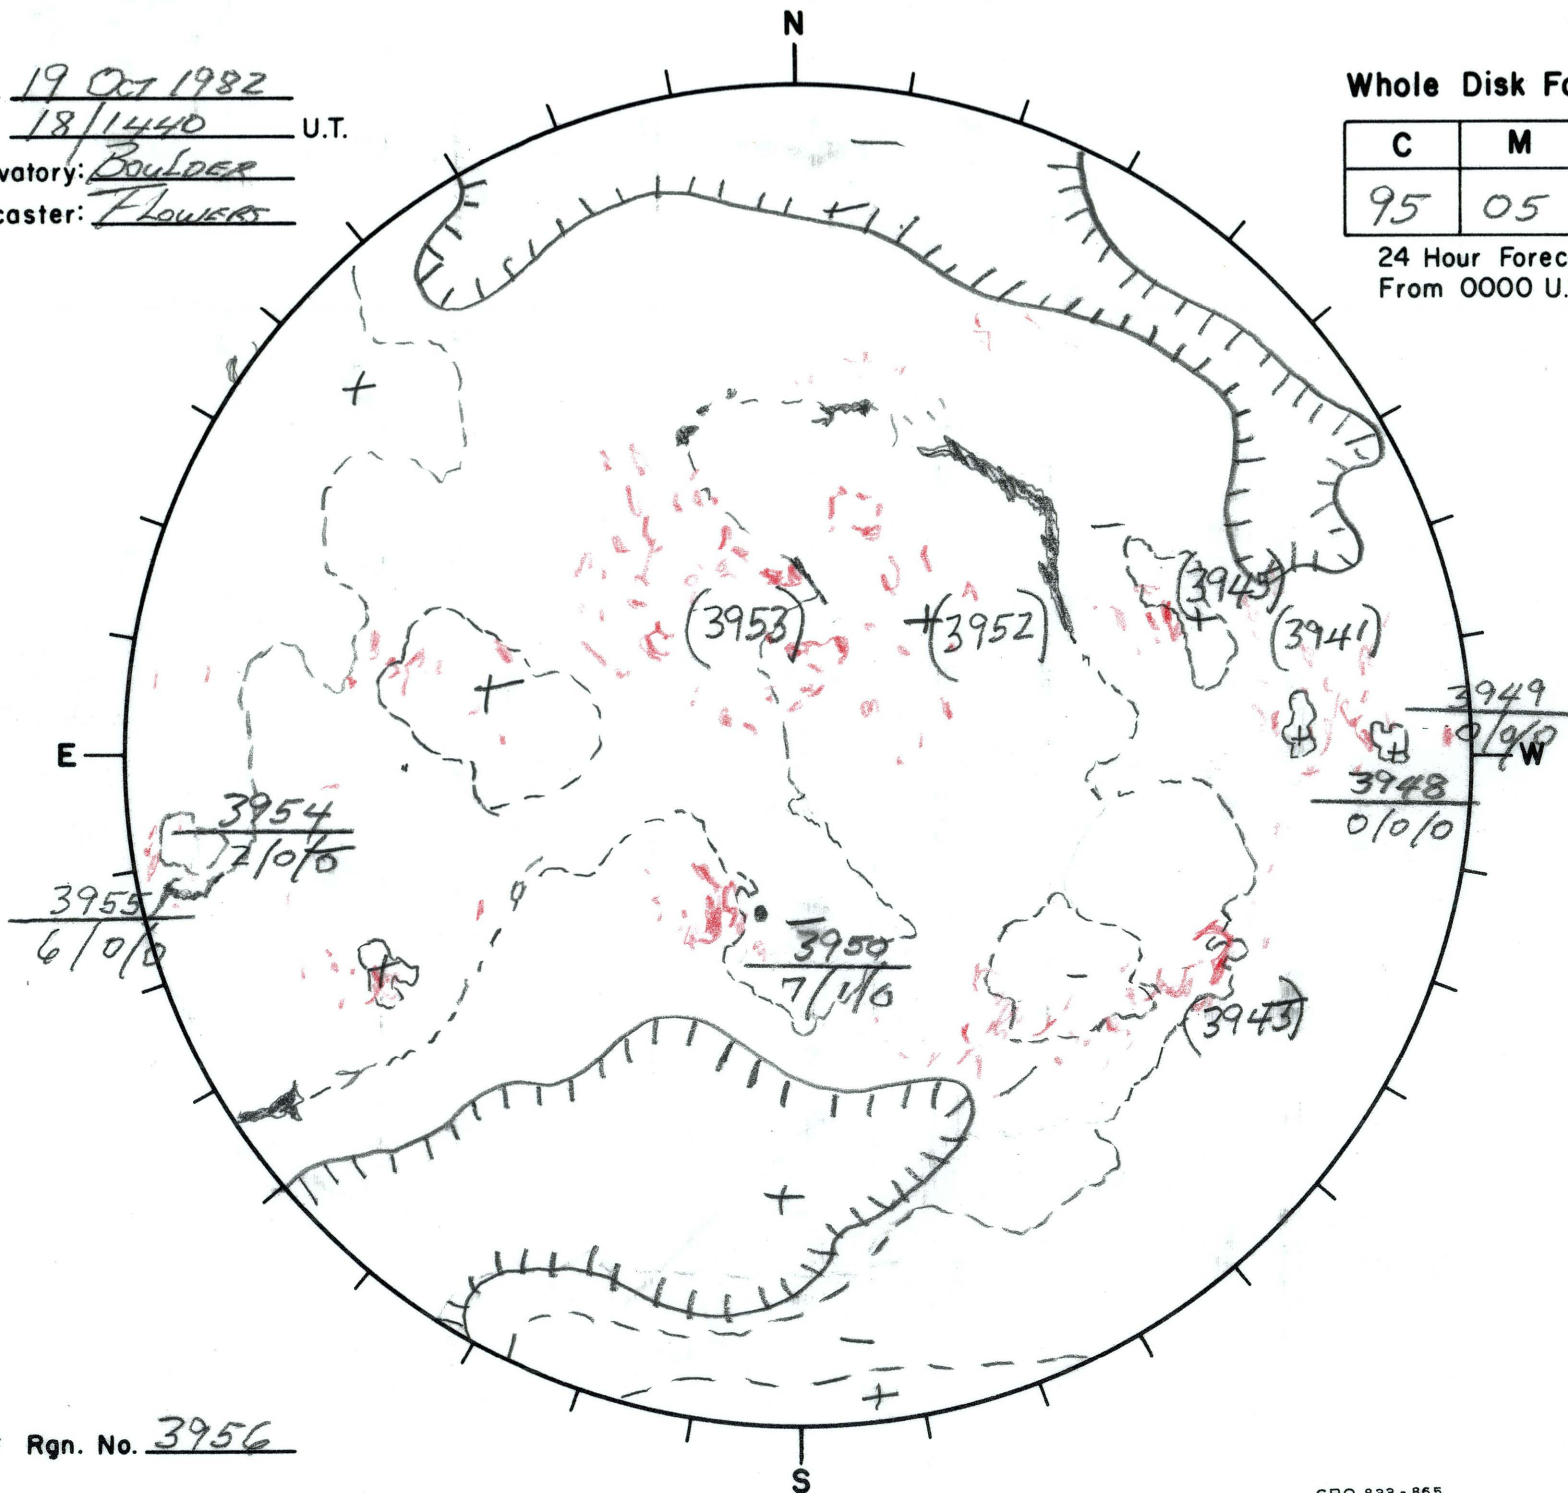

Date: 19 Oct 1982
 Time: 18/1440 U.T.
 Observatory: BOULDER
 Forecaster: FLOWERS

Whole Disk Forecast

C	M	X	P
95	05	01	01

24 Hour Forecast
 From 0000 U.T. to 0000 U.T.

Next Rgn. No. 3956

L₁ 140
 B₁ +5.6