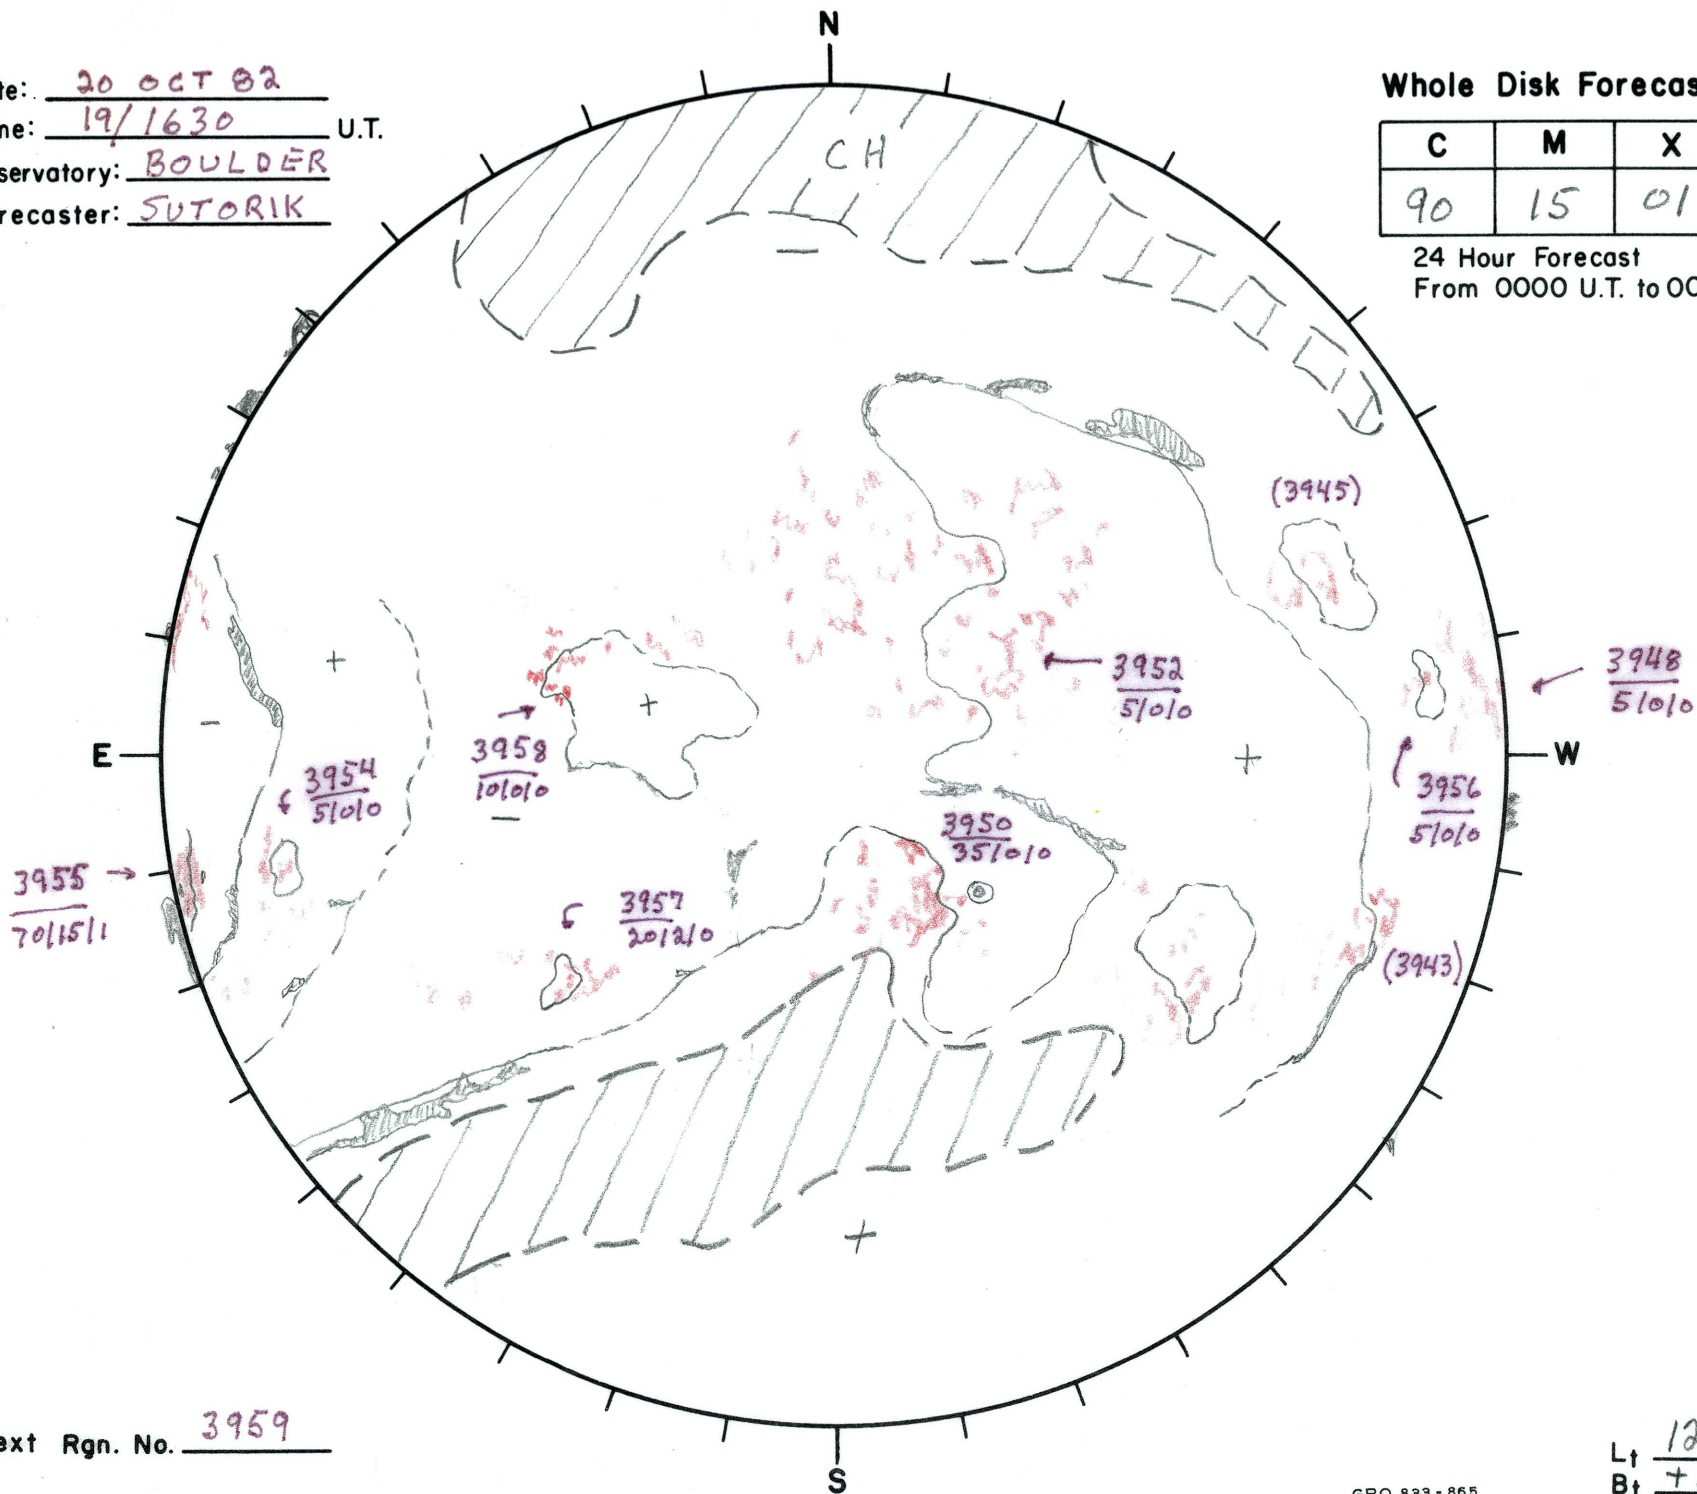

Date: 20 OCT 82
 Time: 19/1630 U.T.
 Observatory: BOULDER
 Forecaster: SUTORIK

Whole Disk Forecast

C	M	X
90	15	01

24 Hour Forecast
 From 0000 U.T. to 0000 U.T.

Next Rgn. No. 3959

L_t 126°
 B_t +5.5