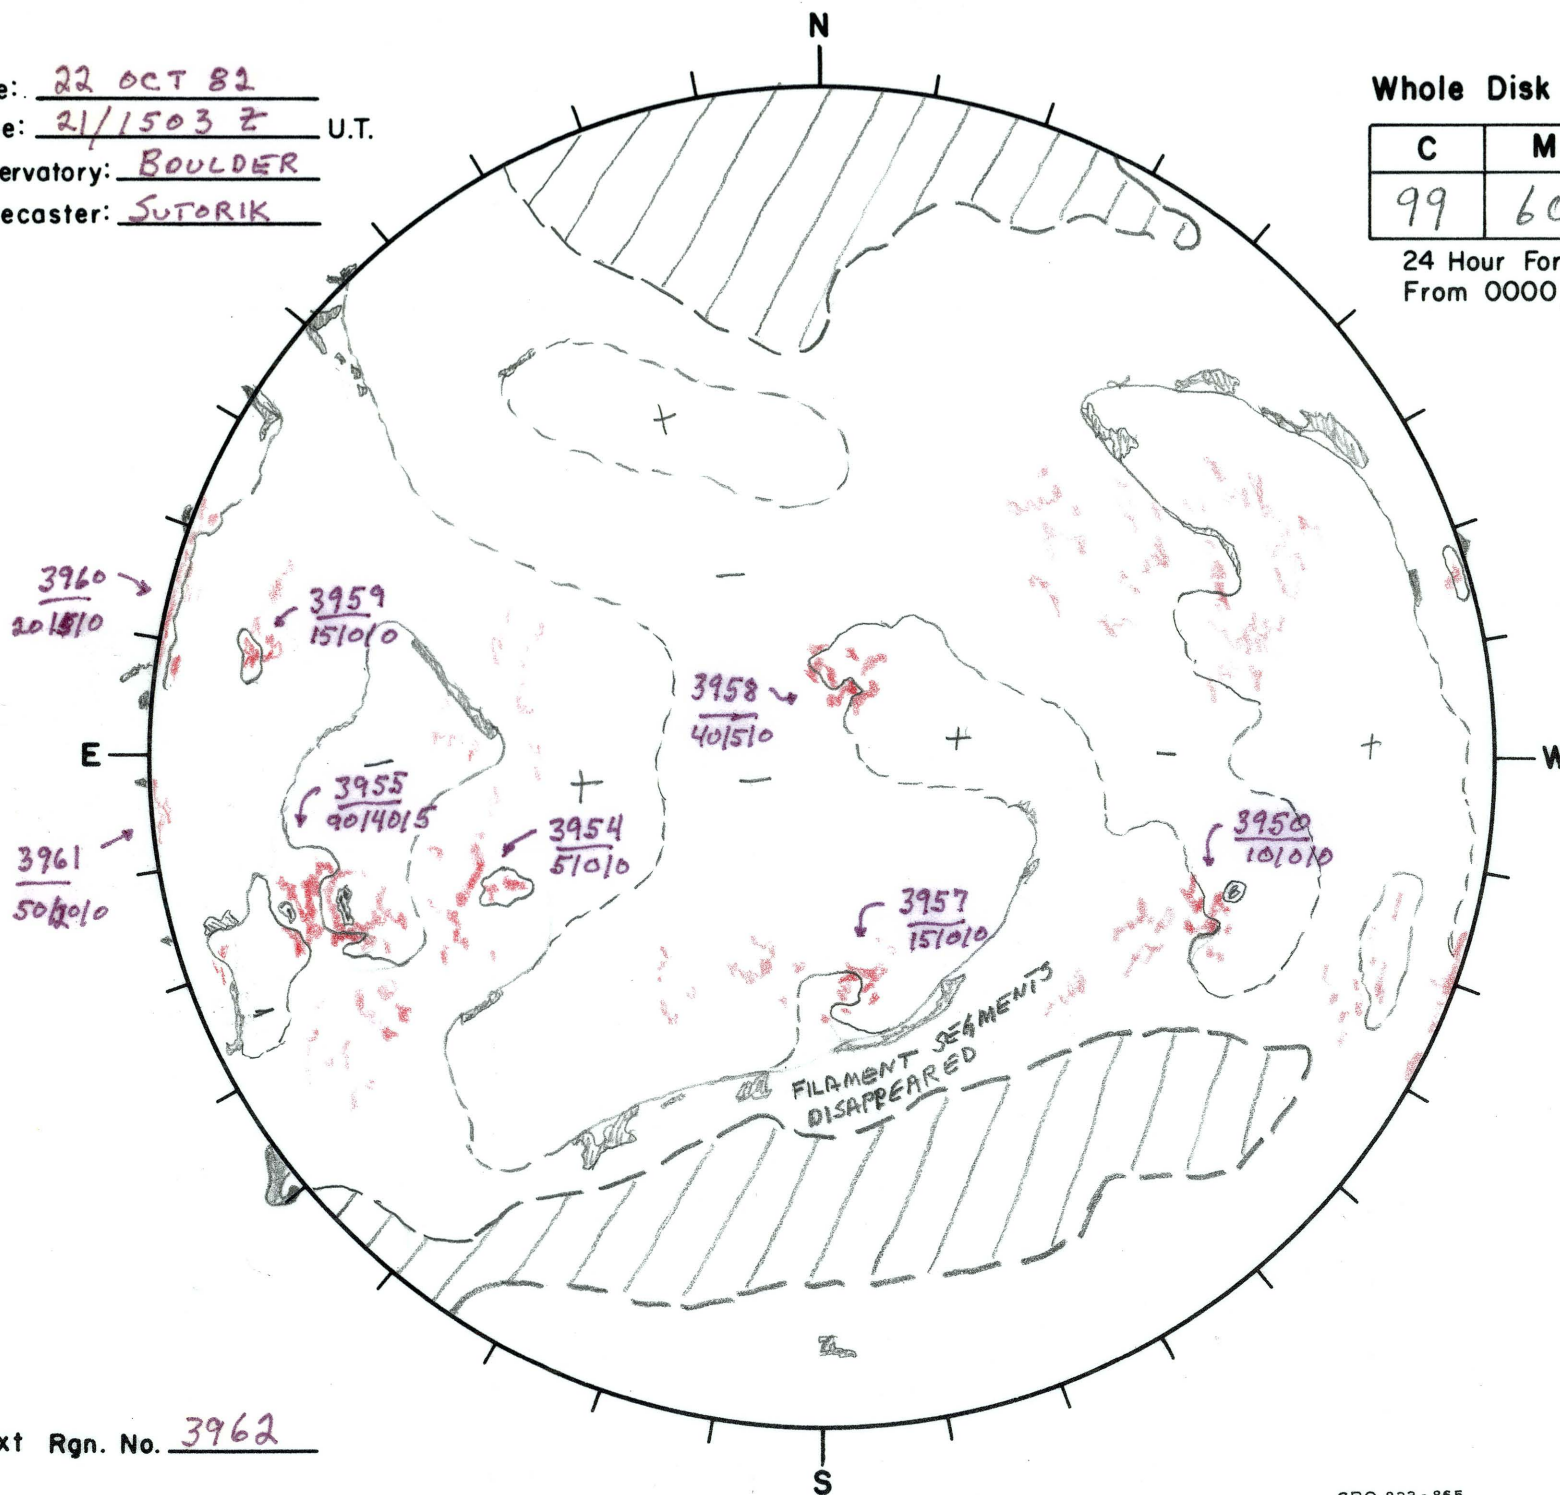

Date: 22 OCT 82  
 Time: 21/1503 Z U.T.  
 Observatory: BOULDER  
 Forecaster: SUTORIK

Whole Disk Forecast

C	M	X	P
99	60	5	1

24 Hour Forecast  
 From 0000 U.T. to 0000 U.T.

Next Rgn. No. 3962

L<sub>t</sub> 87°  
 B<sub>t</sub> +5°