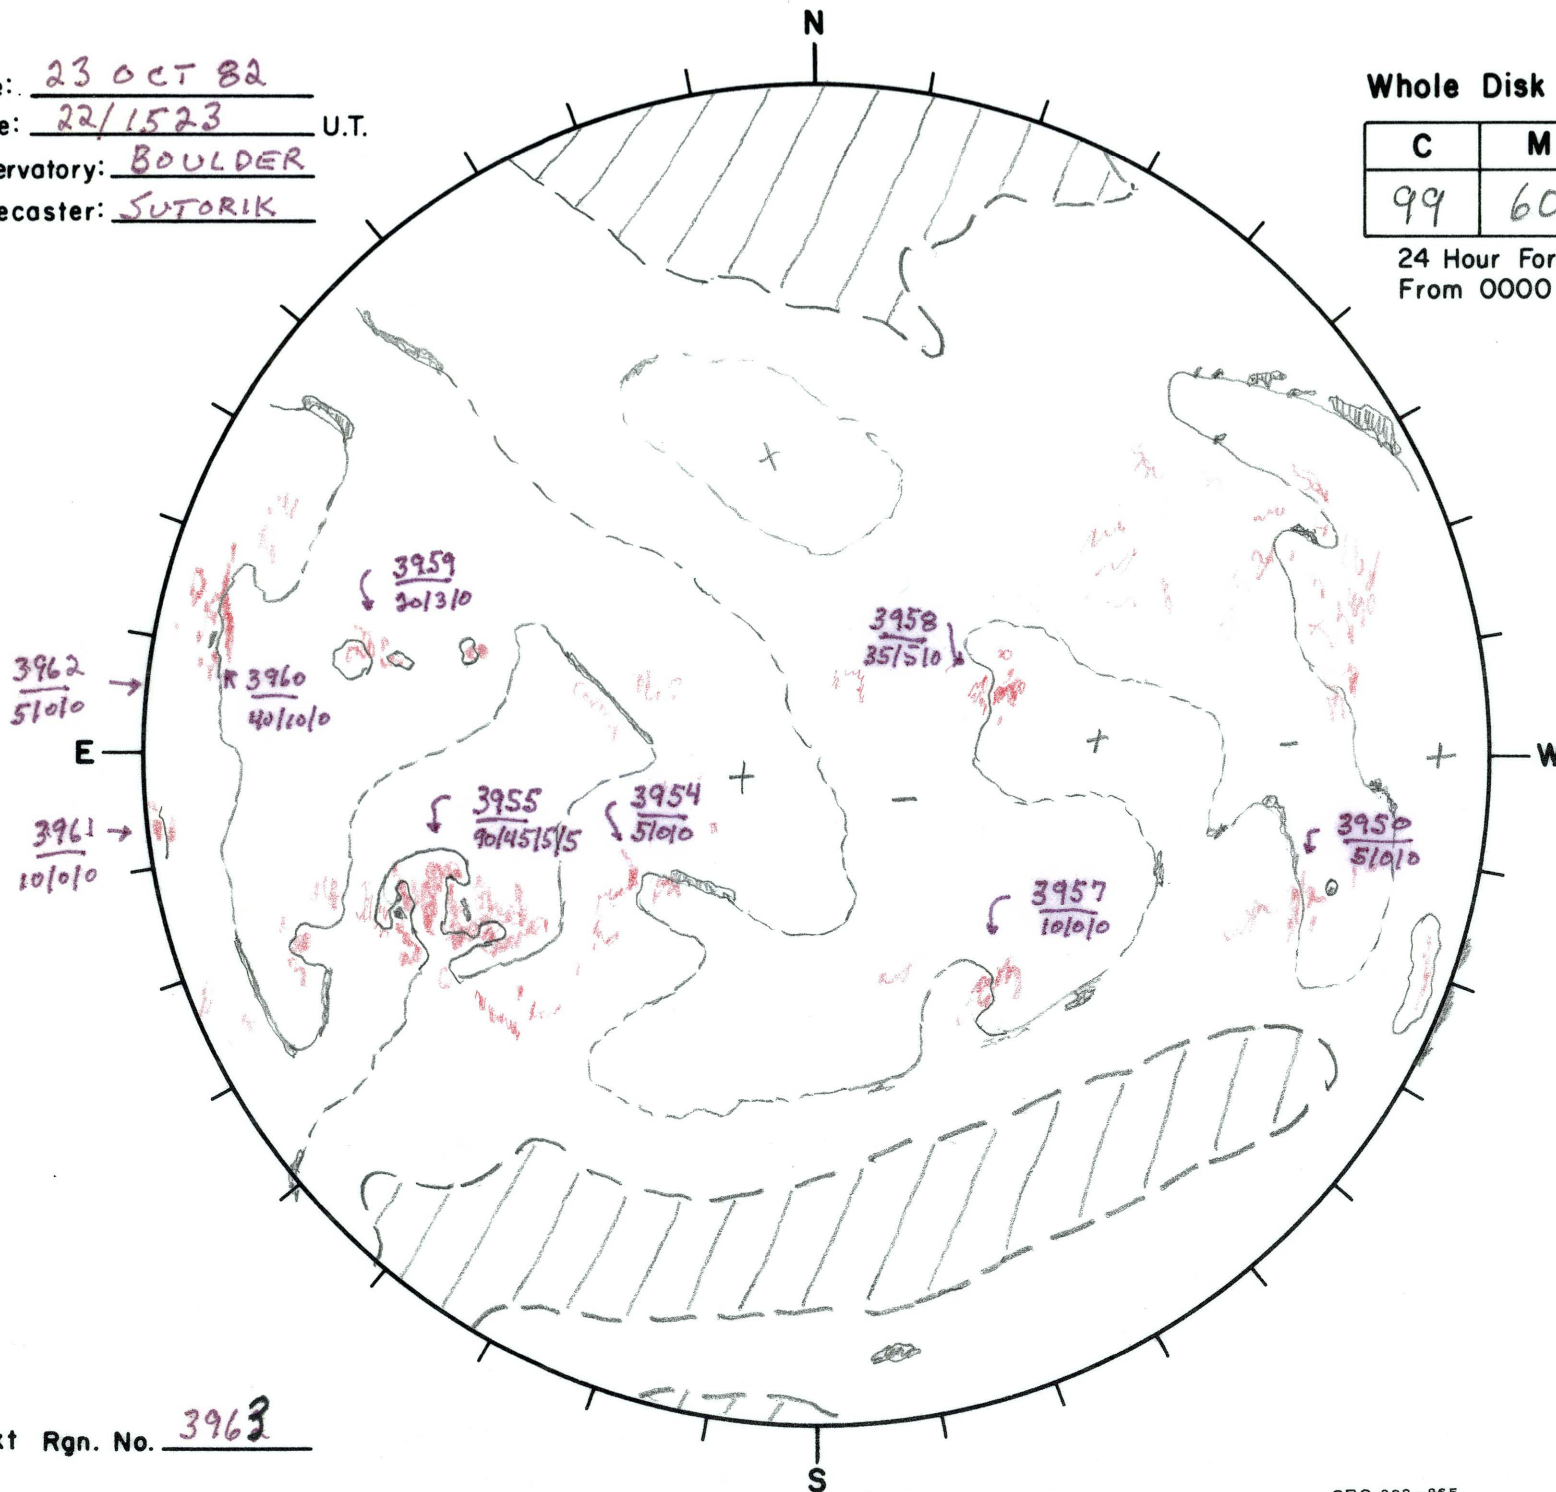

Date: 23 OCT 82
 Time: 22/1523 U.T.
 Observatory: BOULDER
 Forecaster: SUTORIK

Whole Disk Forecast

C	M	X	P
99	60	5	5

24 Hour Forecast
 From 0000 U.T. to 0000 U.T.

Next Rgn. No. 3963

L_t 087°
 B_t +5°