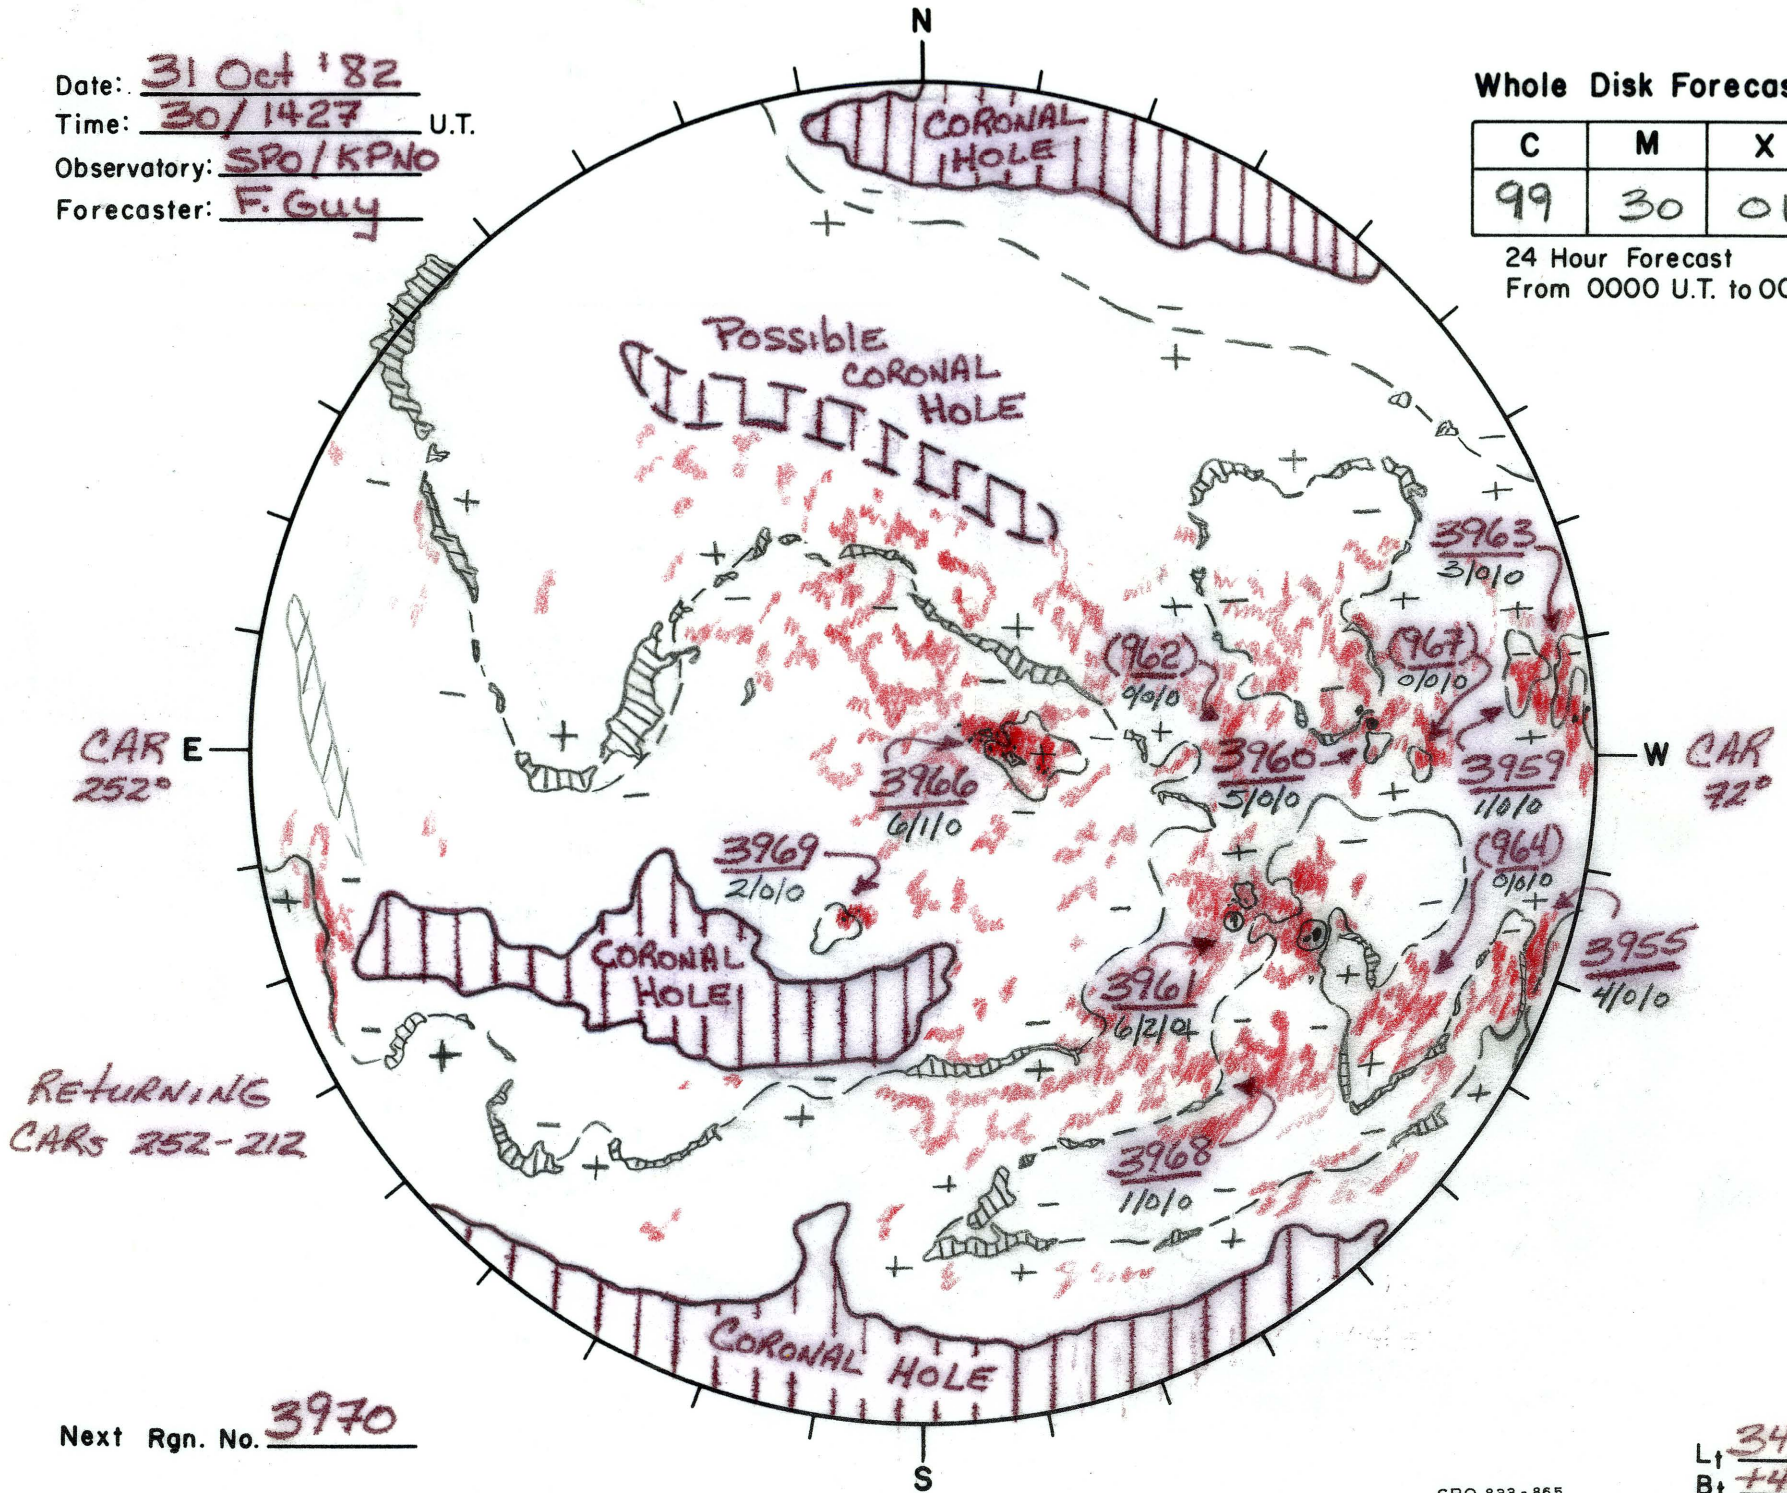

Date: 31 Oct '82
 Time: 30/1427 U.T.
 Observatory: SPO/KPNO
 Forecaster: F. Guy

Whole Disk Forecast

C	M	X	P
99	30	01	01

24 Hour Forecast
 From 0000 U.T. to 0000 U.T.

RETURNING
 CARS 252-212

Next Rgn. No. 3970

L† 341.7
 B† +4.5