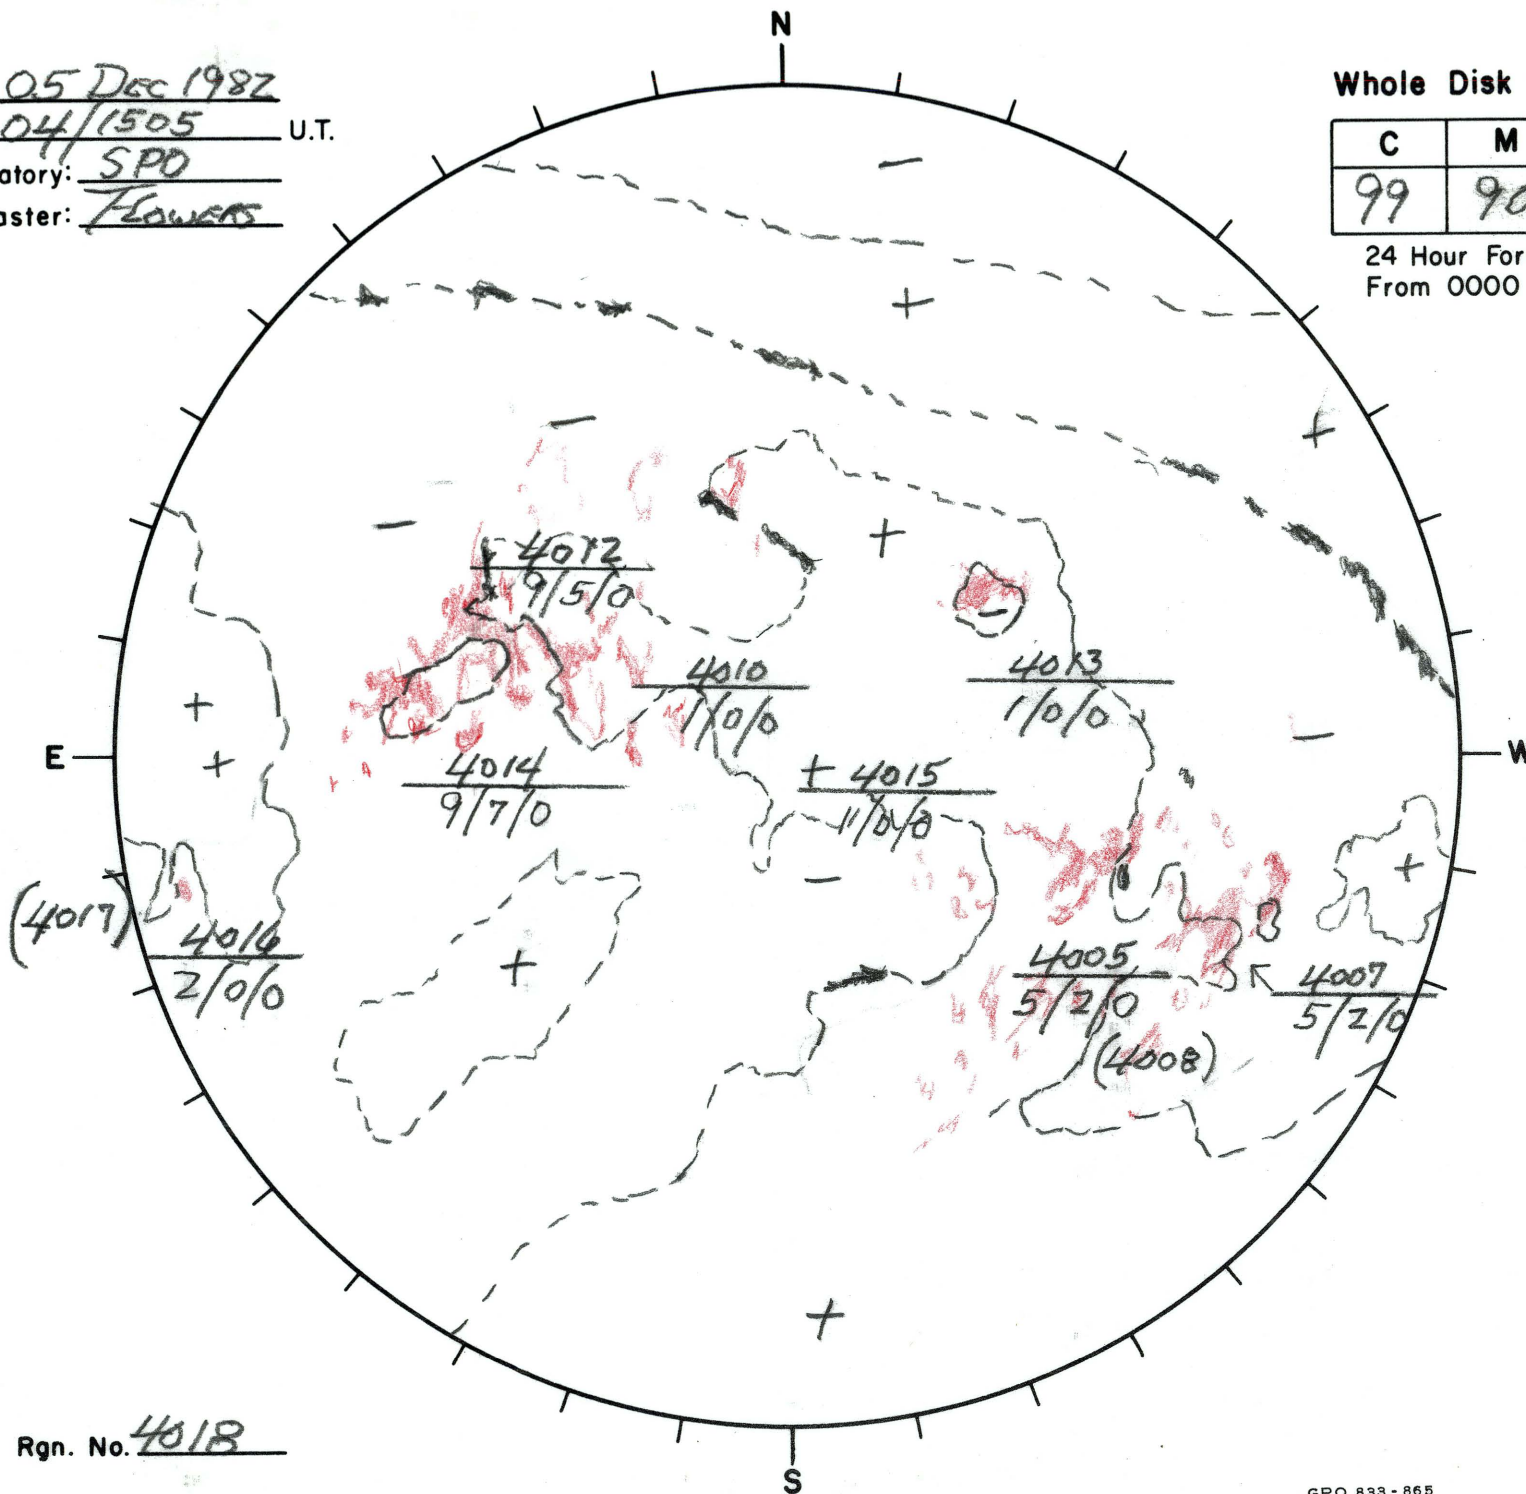

Date: 05 Dec 1982
 Time: 04/1505 U.T.
 Observatory: SPO
 Forecaster: Flowers

Whole Disk Forecast

C	M	X	P
99	90	05	01

24 Hour Forecast
 From 0000 U.T. to 0000 U.T.

Next Rgn. No. 4018

L† 239
 B† 10.4