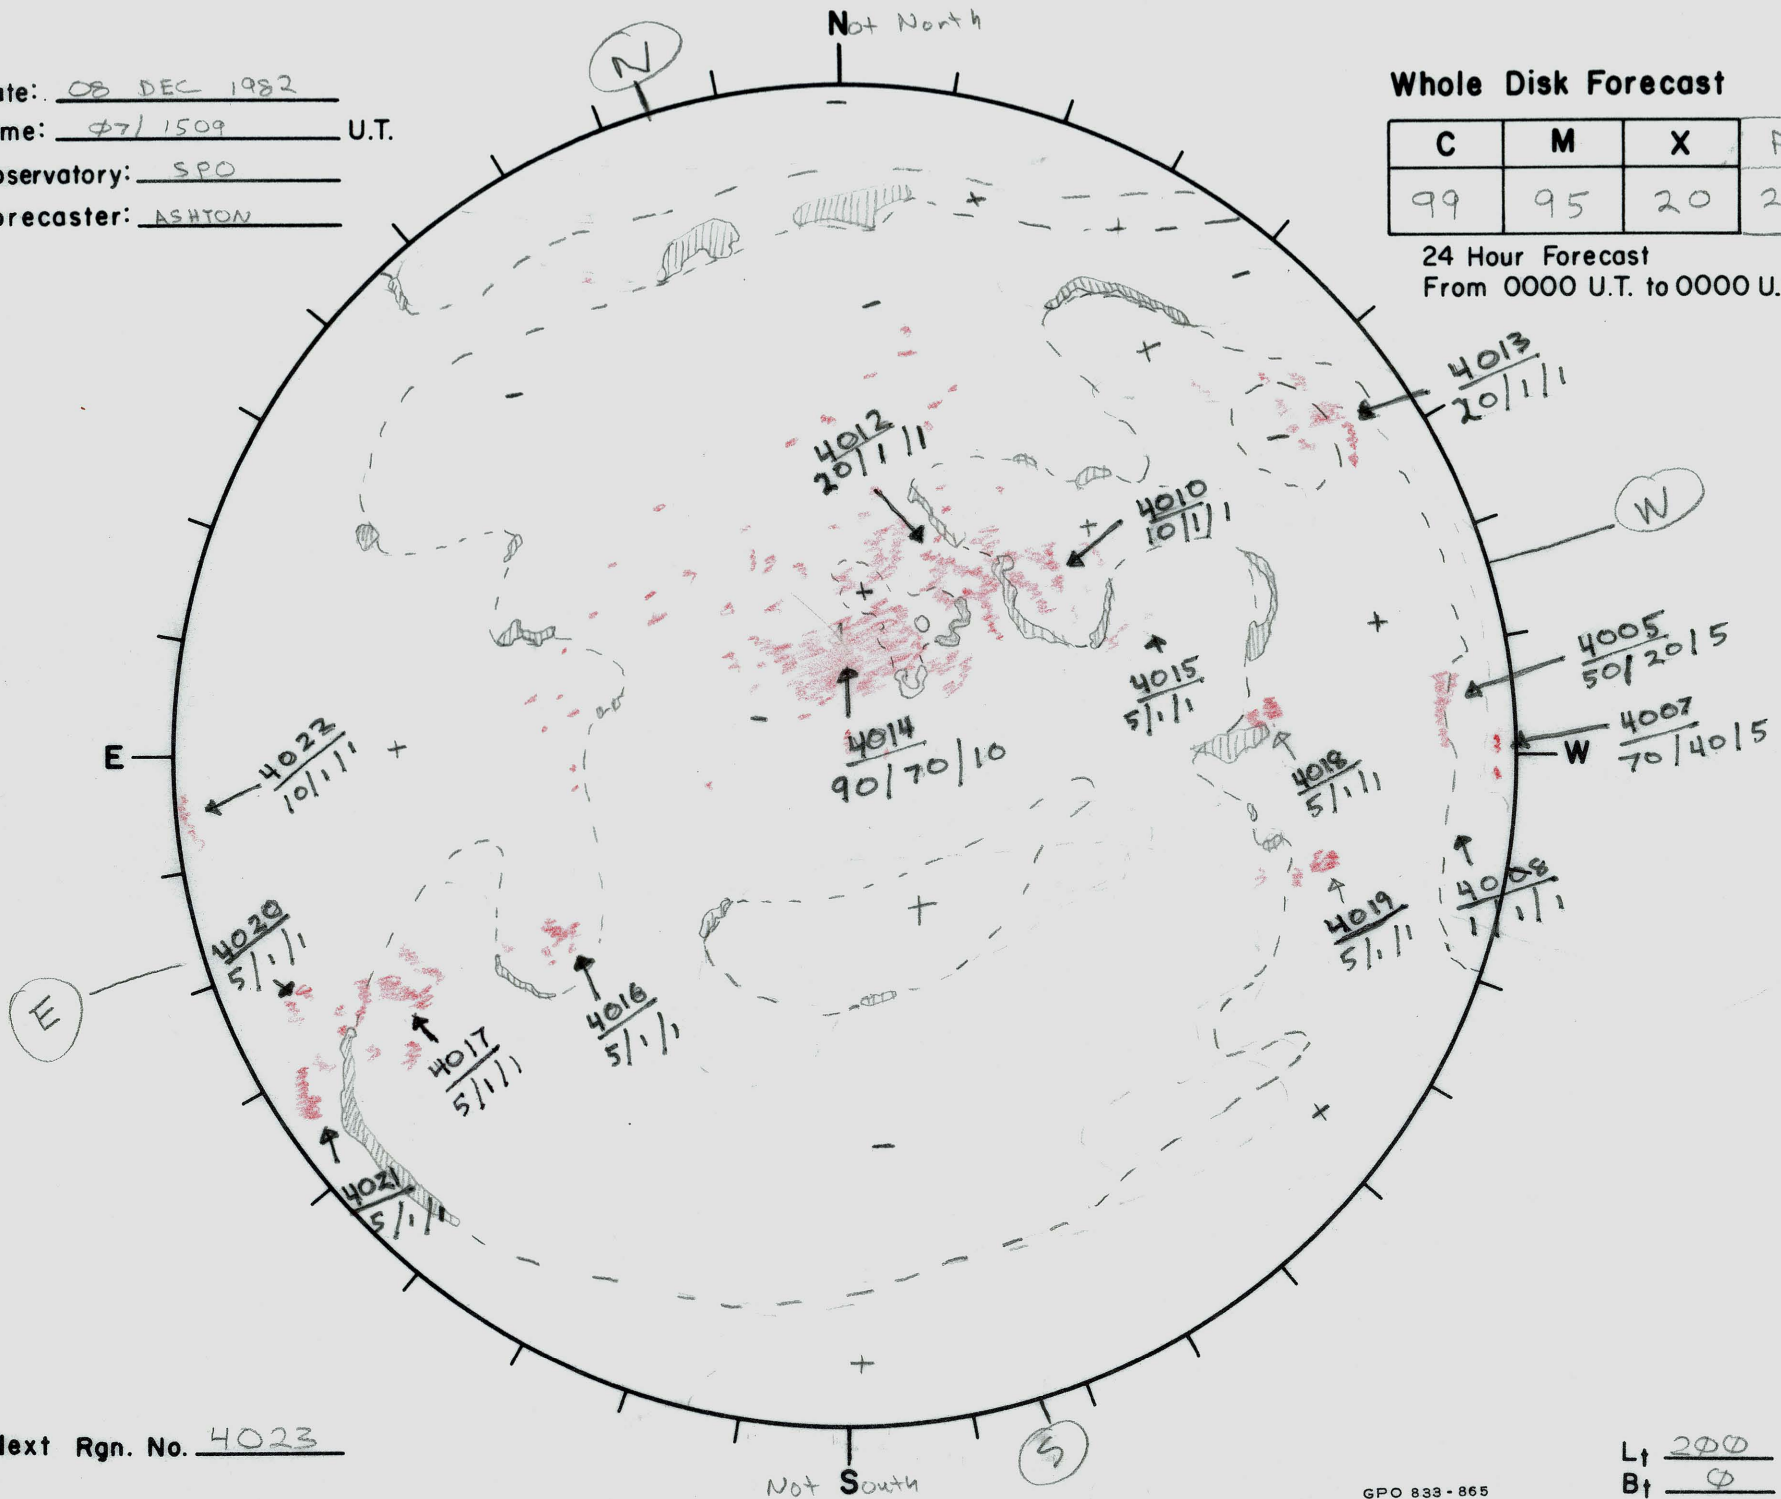

Date: 08 DEC 1982  
 Time: 071509 U.T.  
 Observatory: SPO  
 Forecaster: ASHTON

Whole Disk Forecast

C	M	X	P
99	95	20	20

24 Hour Forecast  
 From 0000 U.T. to 0000 U.T.

Next Rgn. No. 4023

L 200  
 B 0