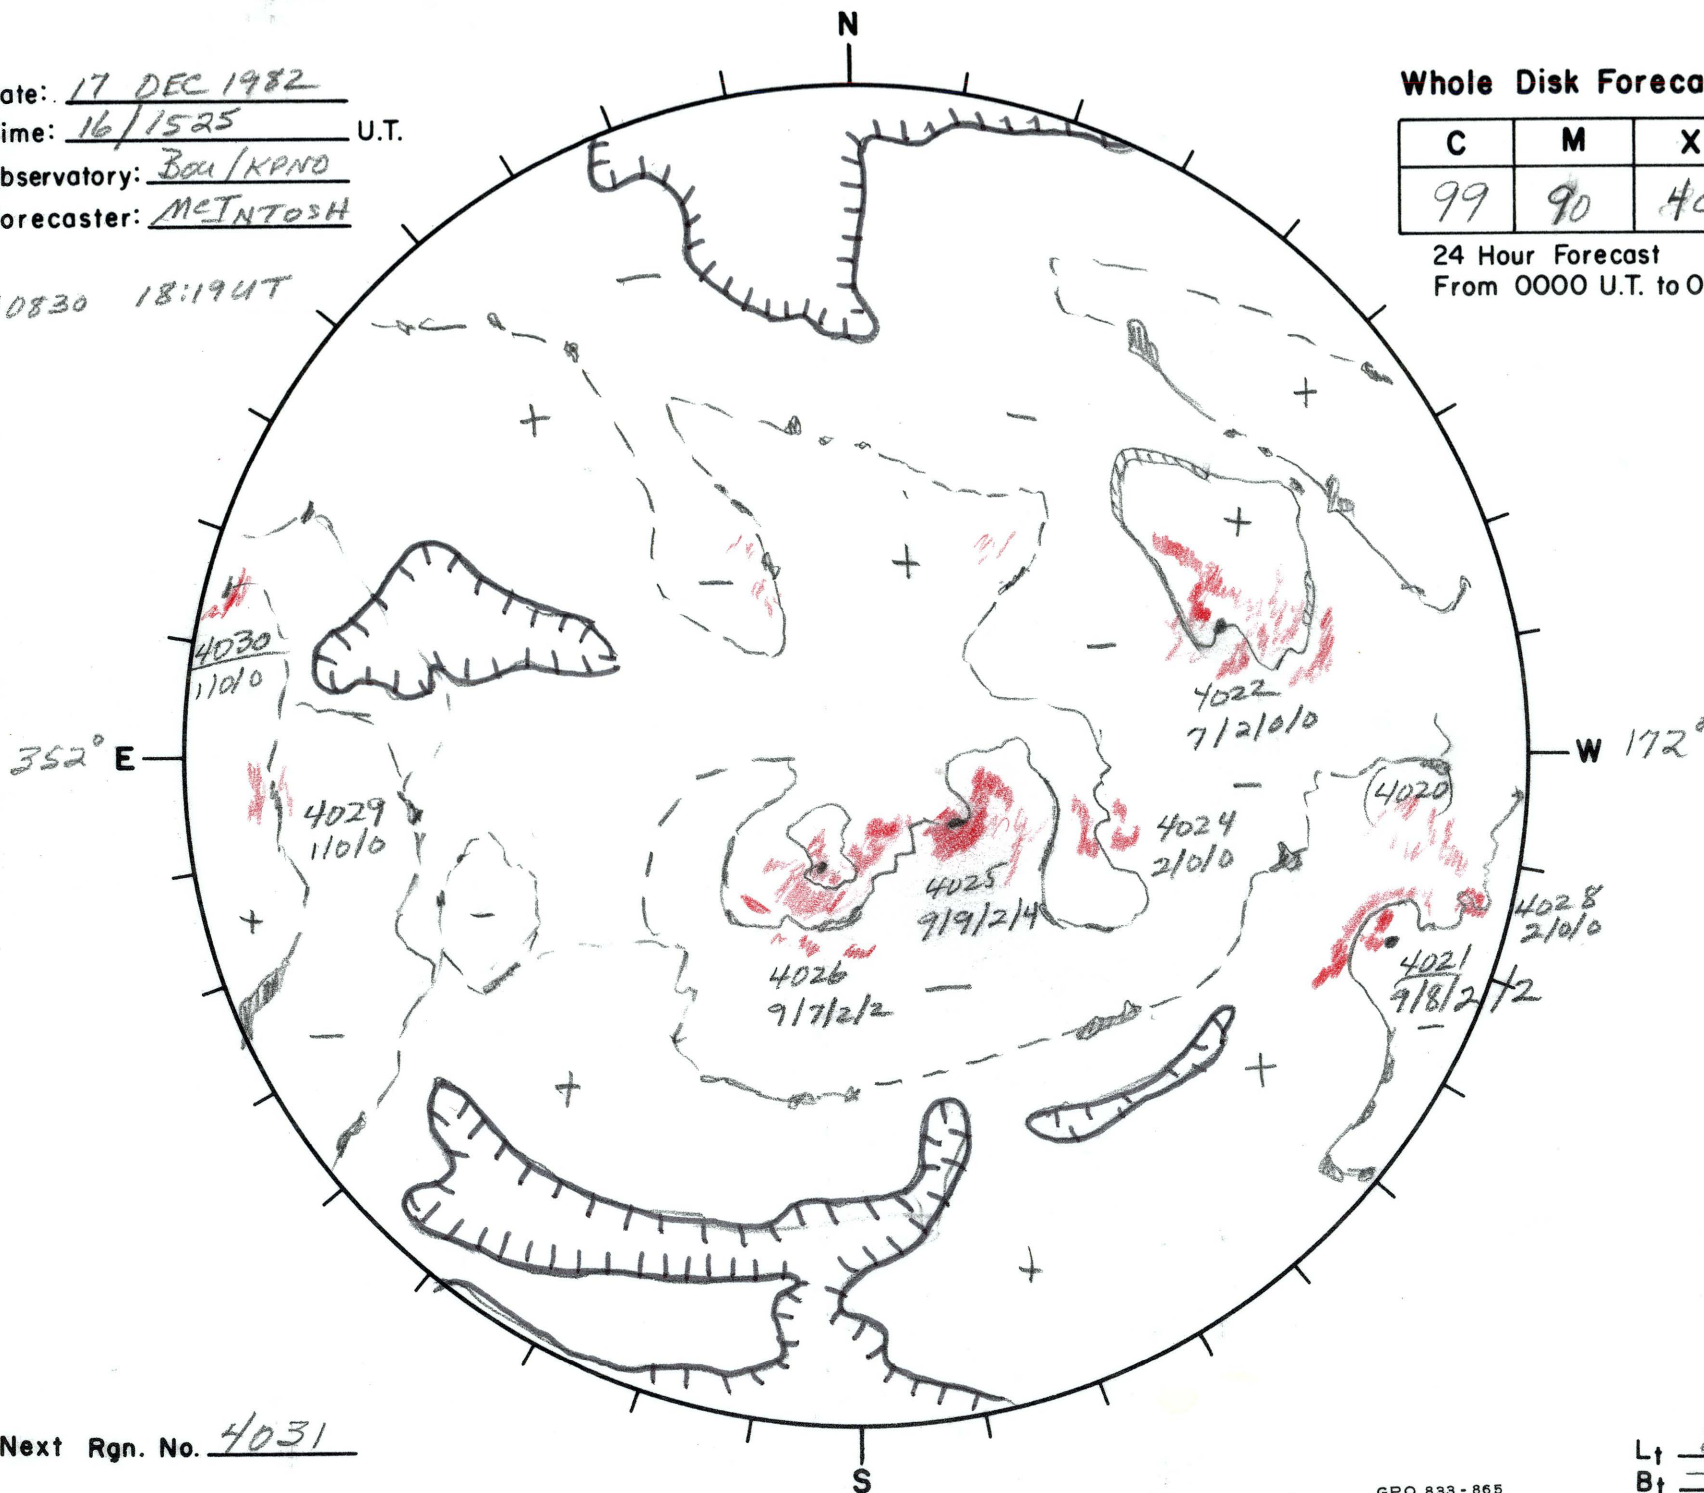

Date: 17 DEC 1982
 Time: 16/1525 U.T.
 Observatory: Bou/KPNO
 Forecaster: McINTOSH

λ10830 18:19UT

Whole Disk Forecast

C	M	X	P
99	90	40	60

24 Hour Forecast
 From 0000 U.T. to 0000 U.T.

Next Rgn. No. 4031

L_t 81.7
 B_t -1.1