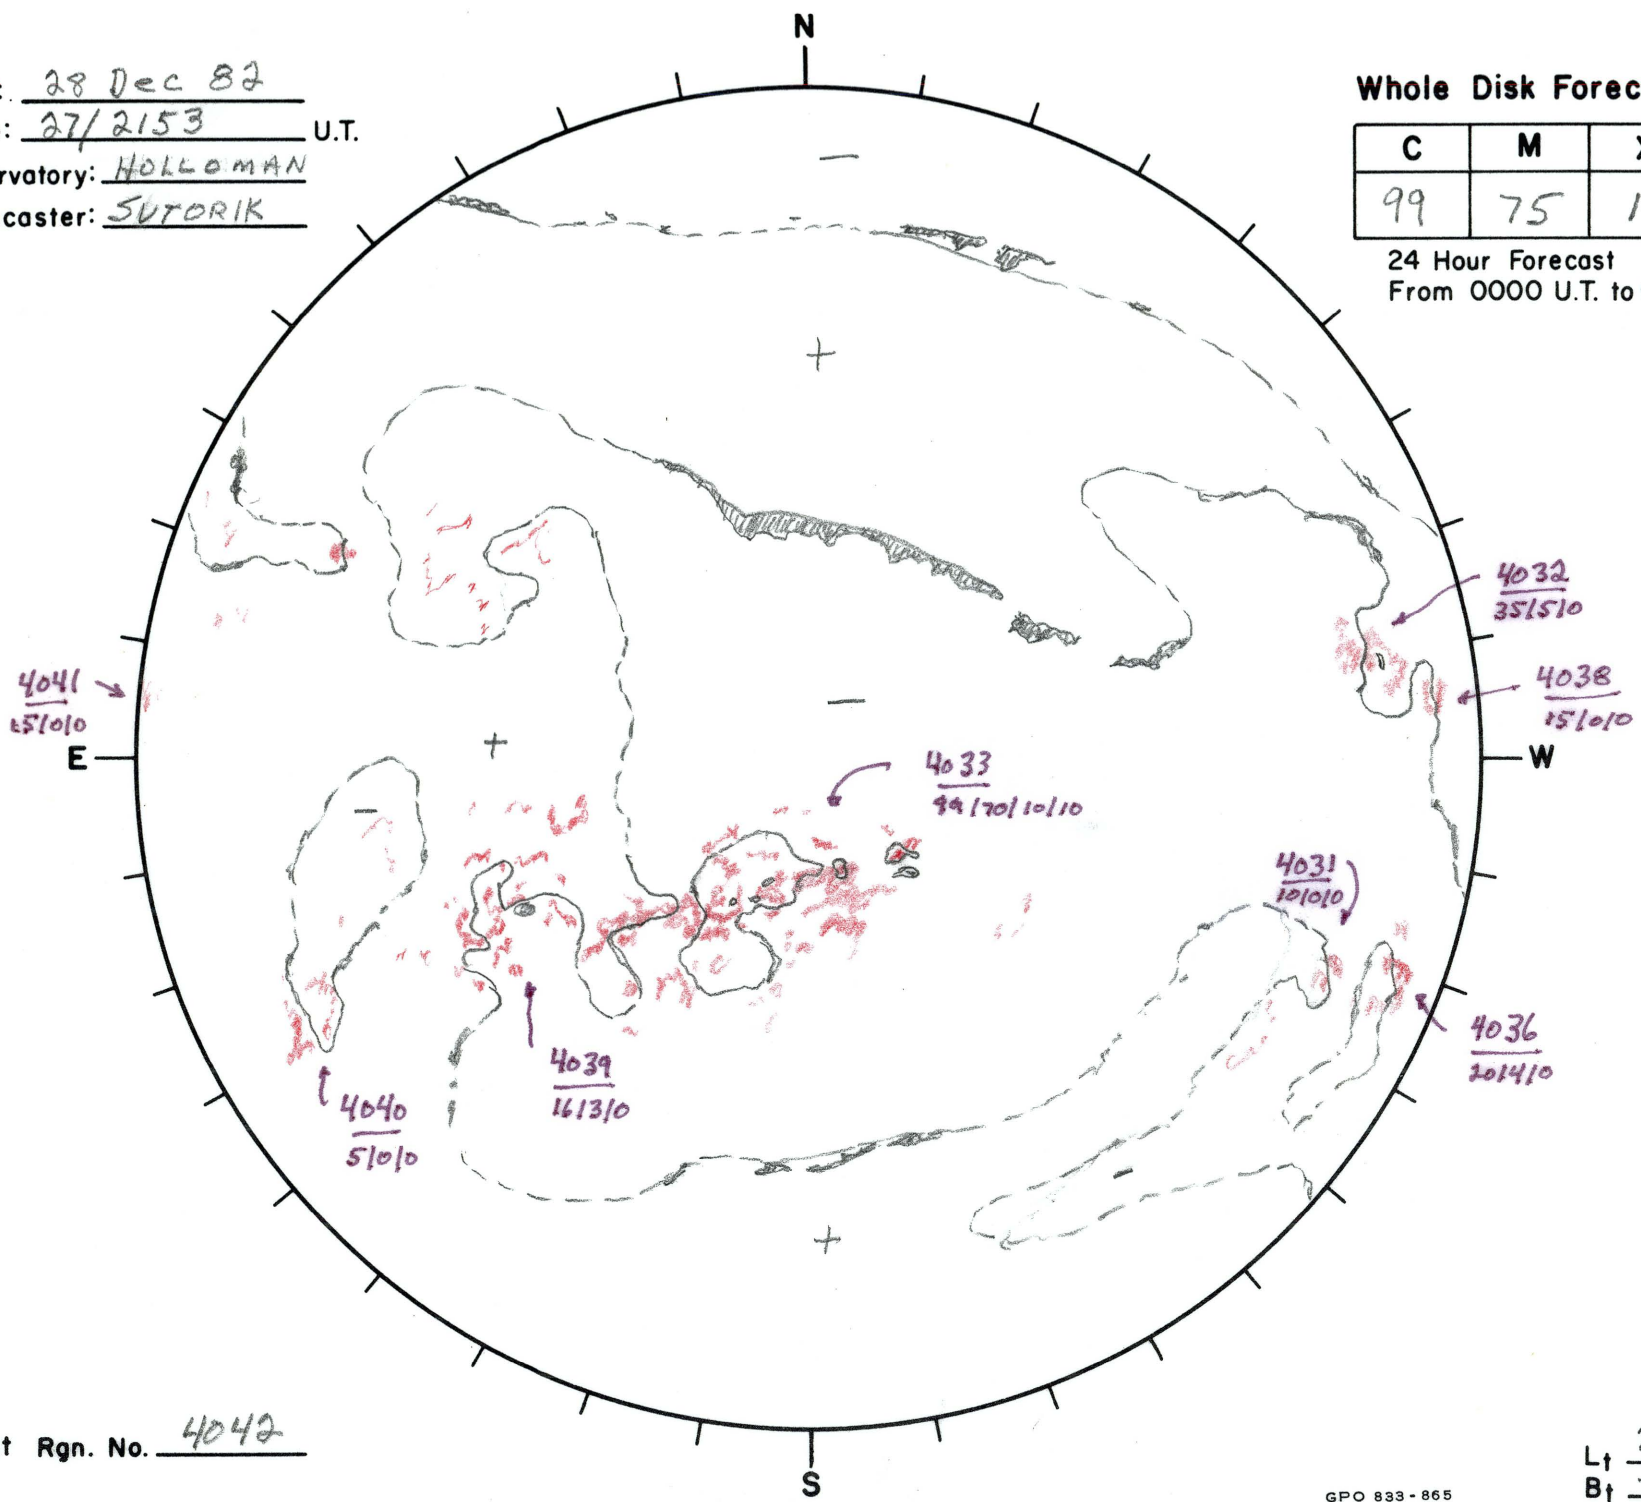

Date: 28 Dec 82
 Time: 27/2153 U.T.
 Observatory: HOLLOMAN
 Forecaster: SUTORIK

Whole Disk Forecast

C	M	X	P
99	75	10	10

24 Hour Forecast
 From 0000 U.T. to 0000 U.T.

Next Rgn. No. 4042

L† 2940
 B† -30