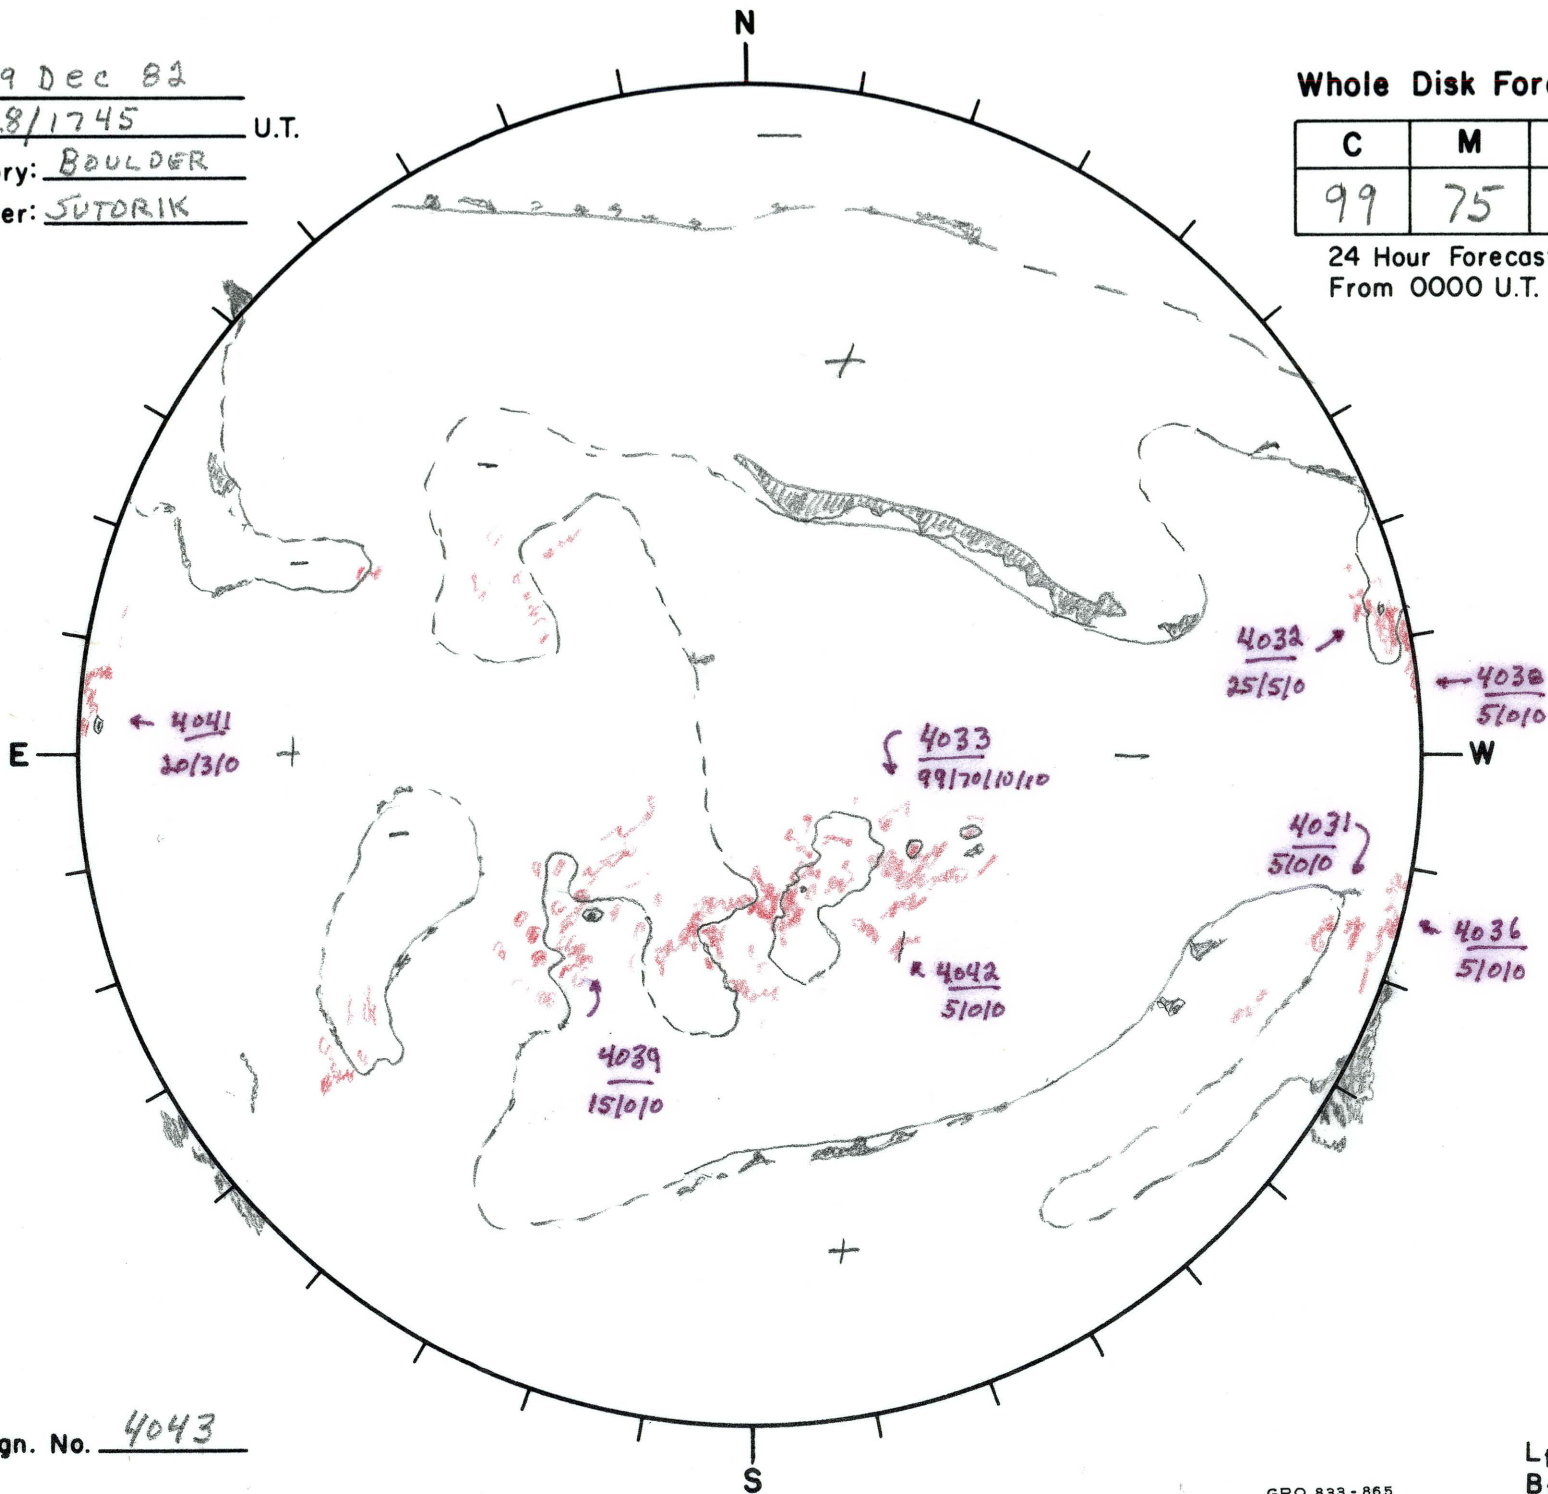

Date: 29 Dec 82
 Time: 28/1745 U.T.
 Observatory: BOULDER
 Forecaster: JUTORIK

Whole Disk Forecast

C	M	X	P
99	75	10	10

24 Hour Forecast
 From 0000 U.T. to 0000 U.T.

Next Rgn. No. 4043

L_t 283°
 B_t -30