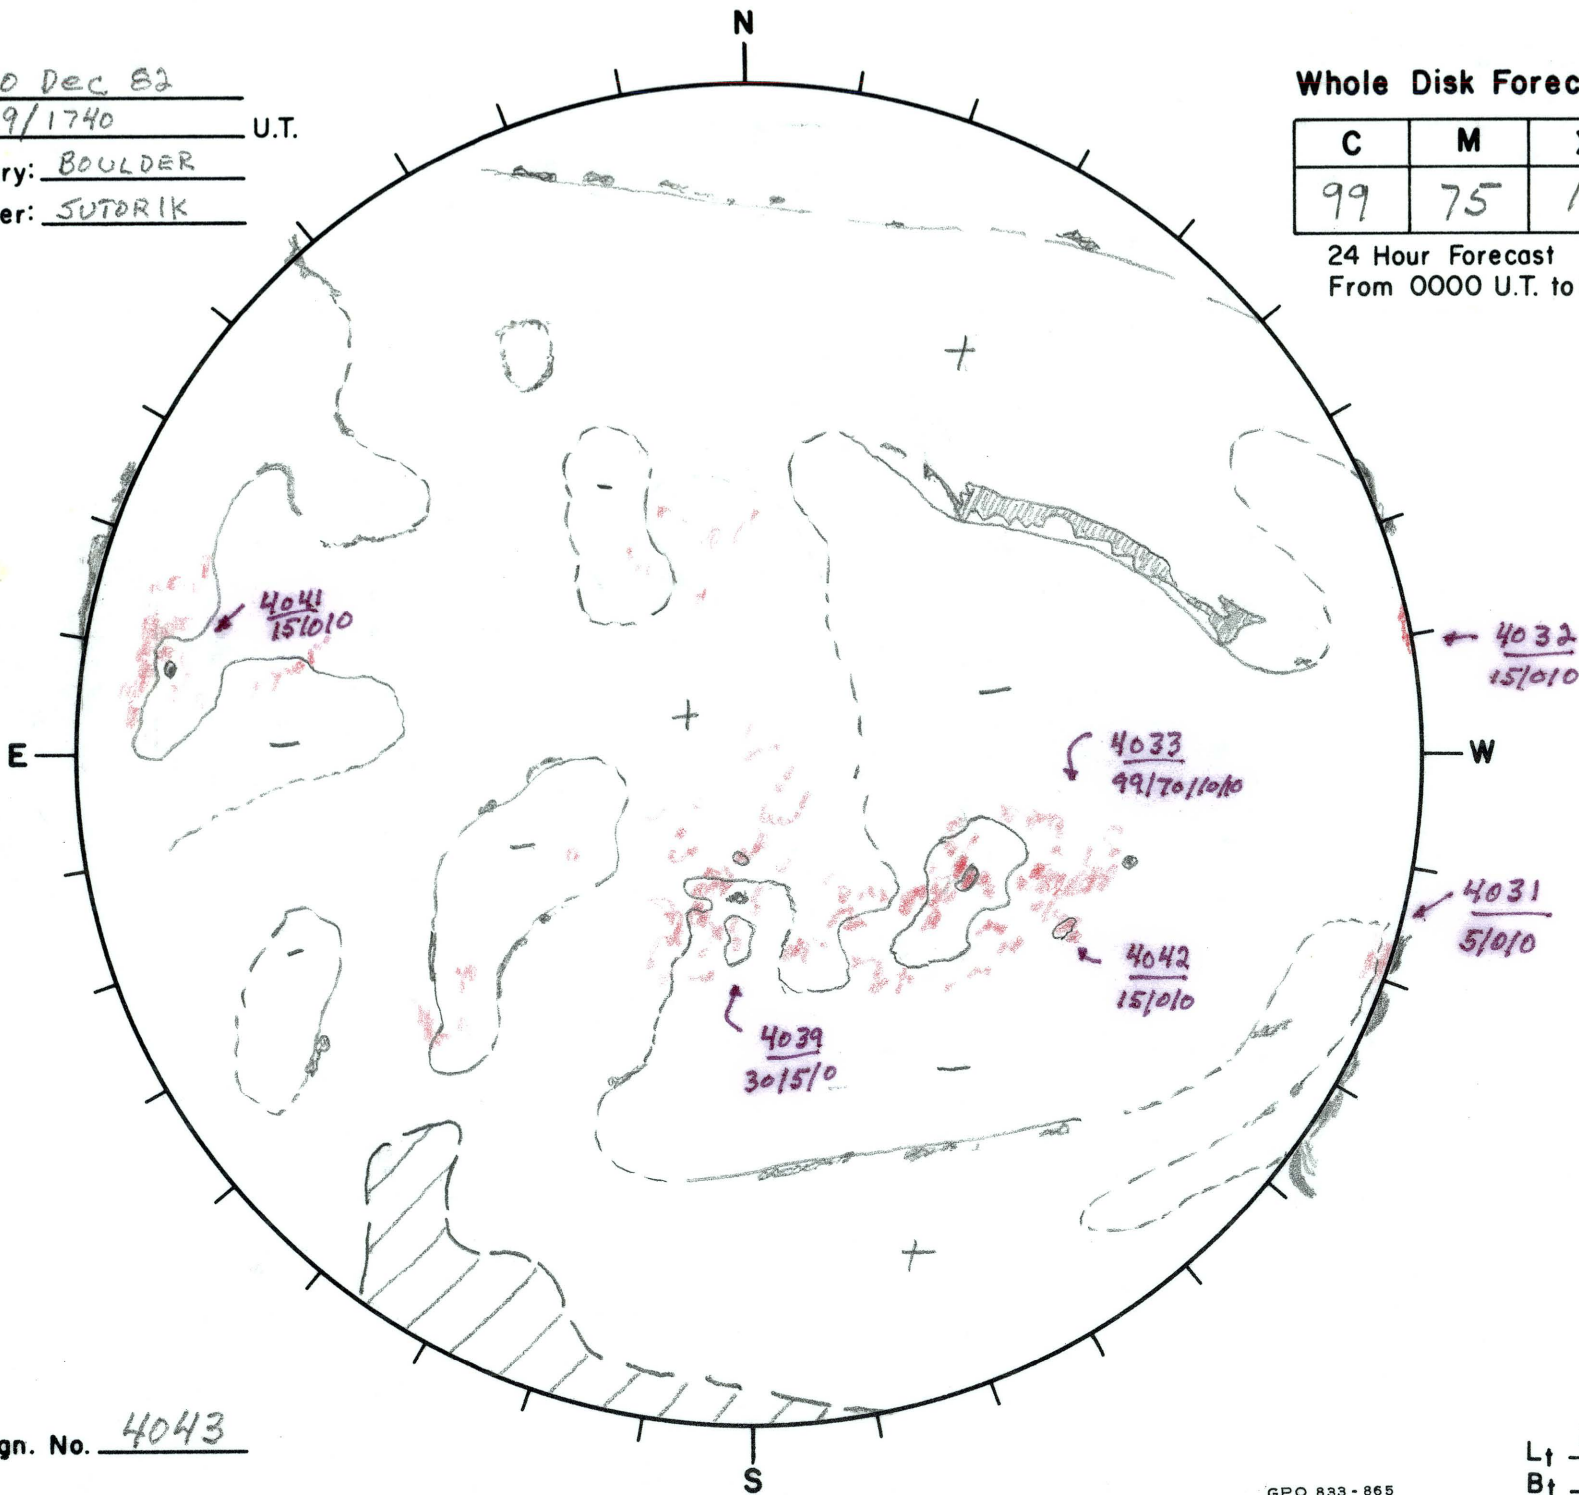

Date: 30 Dec 82
 Time: 29/1740 U.T.
 Observatory: BOULDER
 Forecaster: SUTORIK

Whole Disk Forecast

C	M	X	P
99	75	10	10

24 Hour Forecast
 From 0000 U.T. to 0000 U.T.

Next Rgn. No. 4043

L† 269°
 B† -30